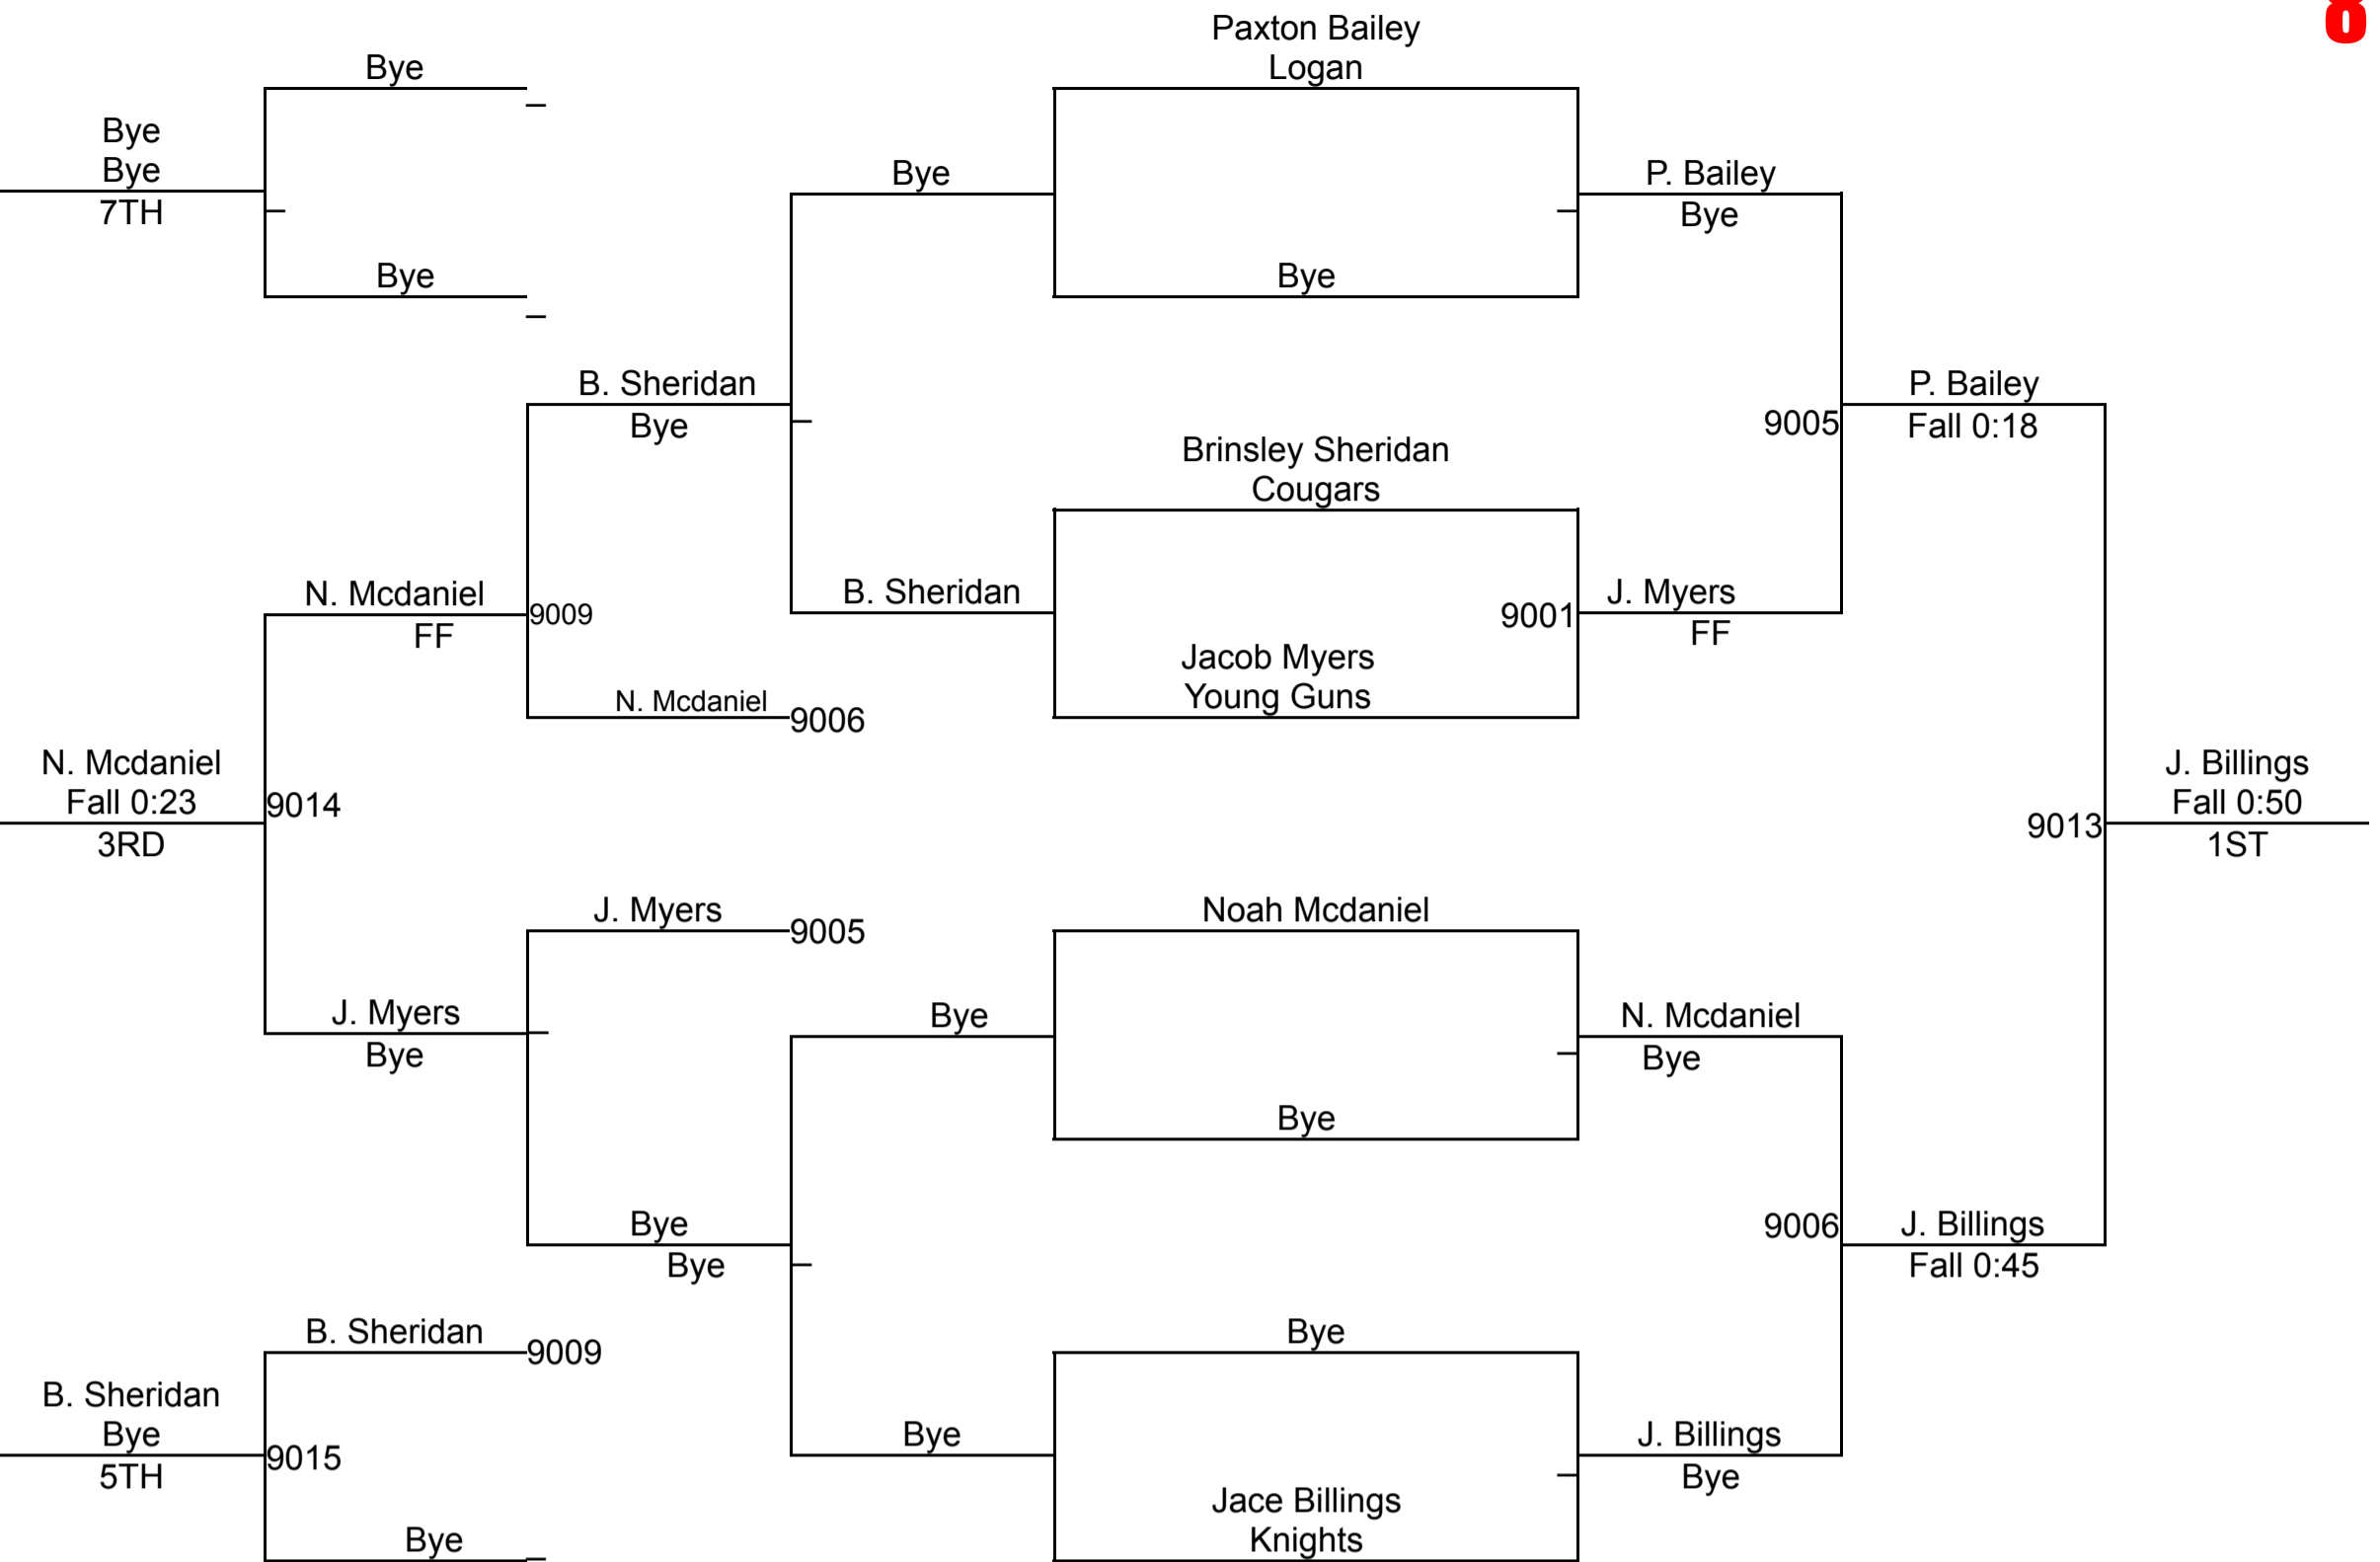

WVYWA State Championship

4u 35
1

WVYWA State Championship

4u 45
1

WVYWA State Championship

4u 50
8

WVYWA State Championship

4u HWT
8