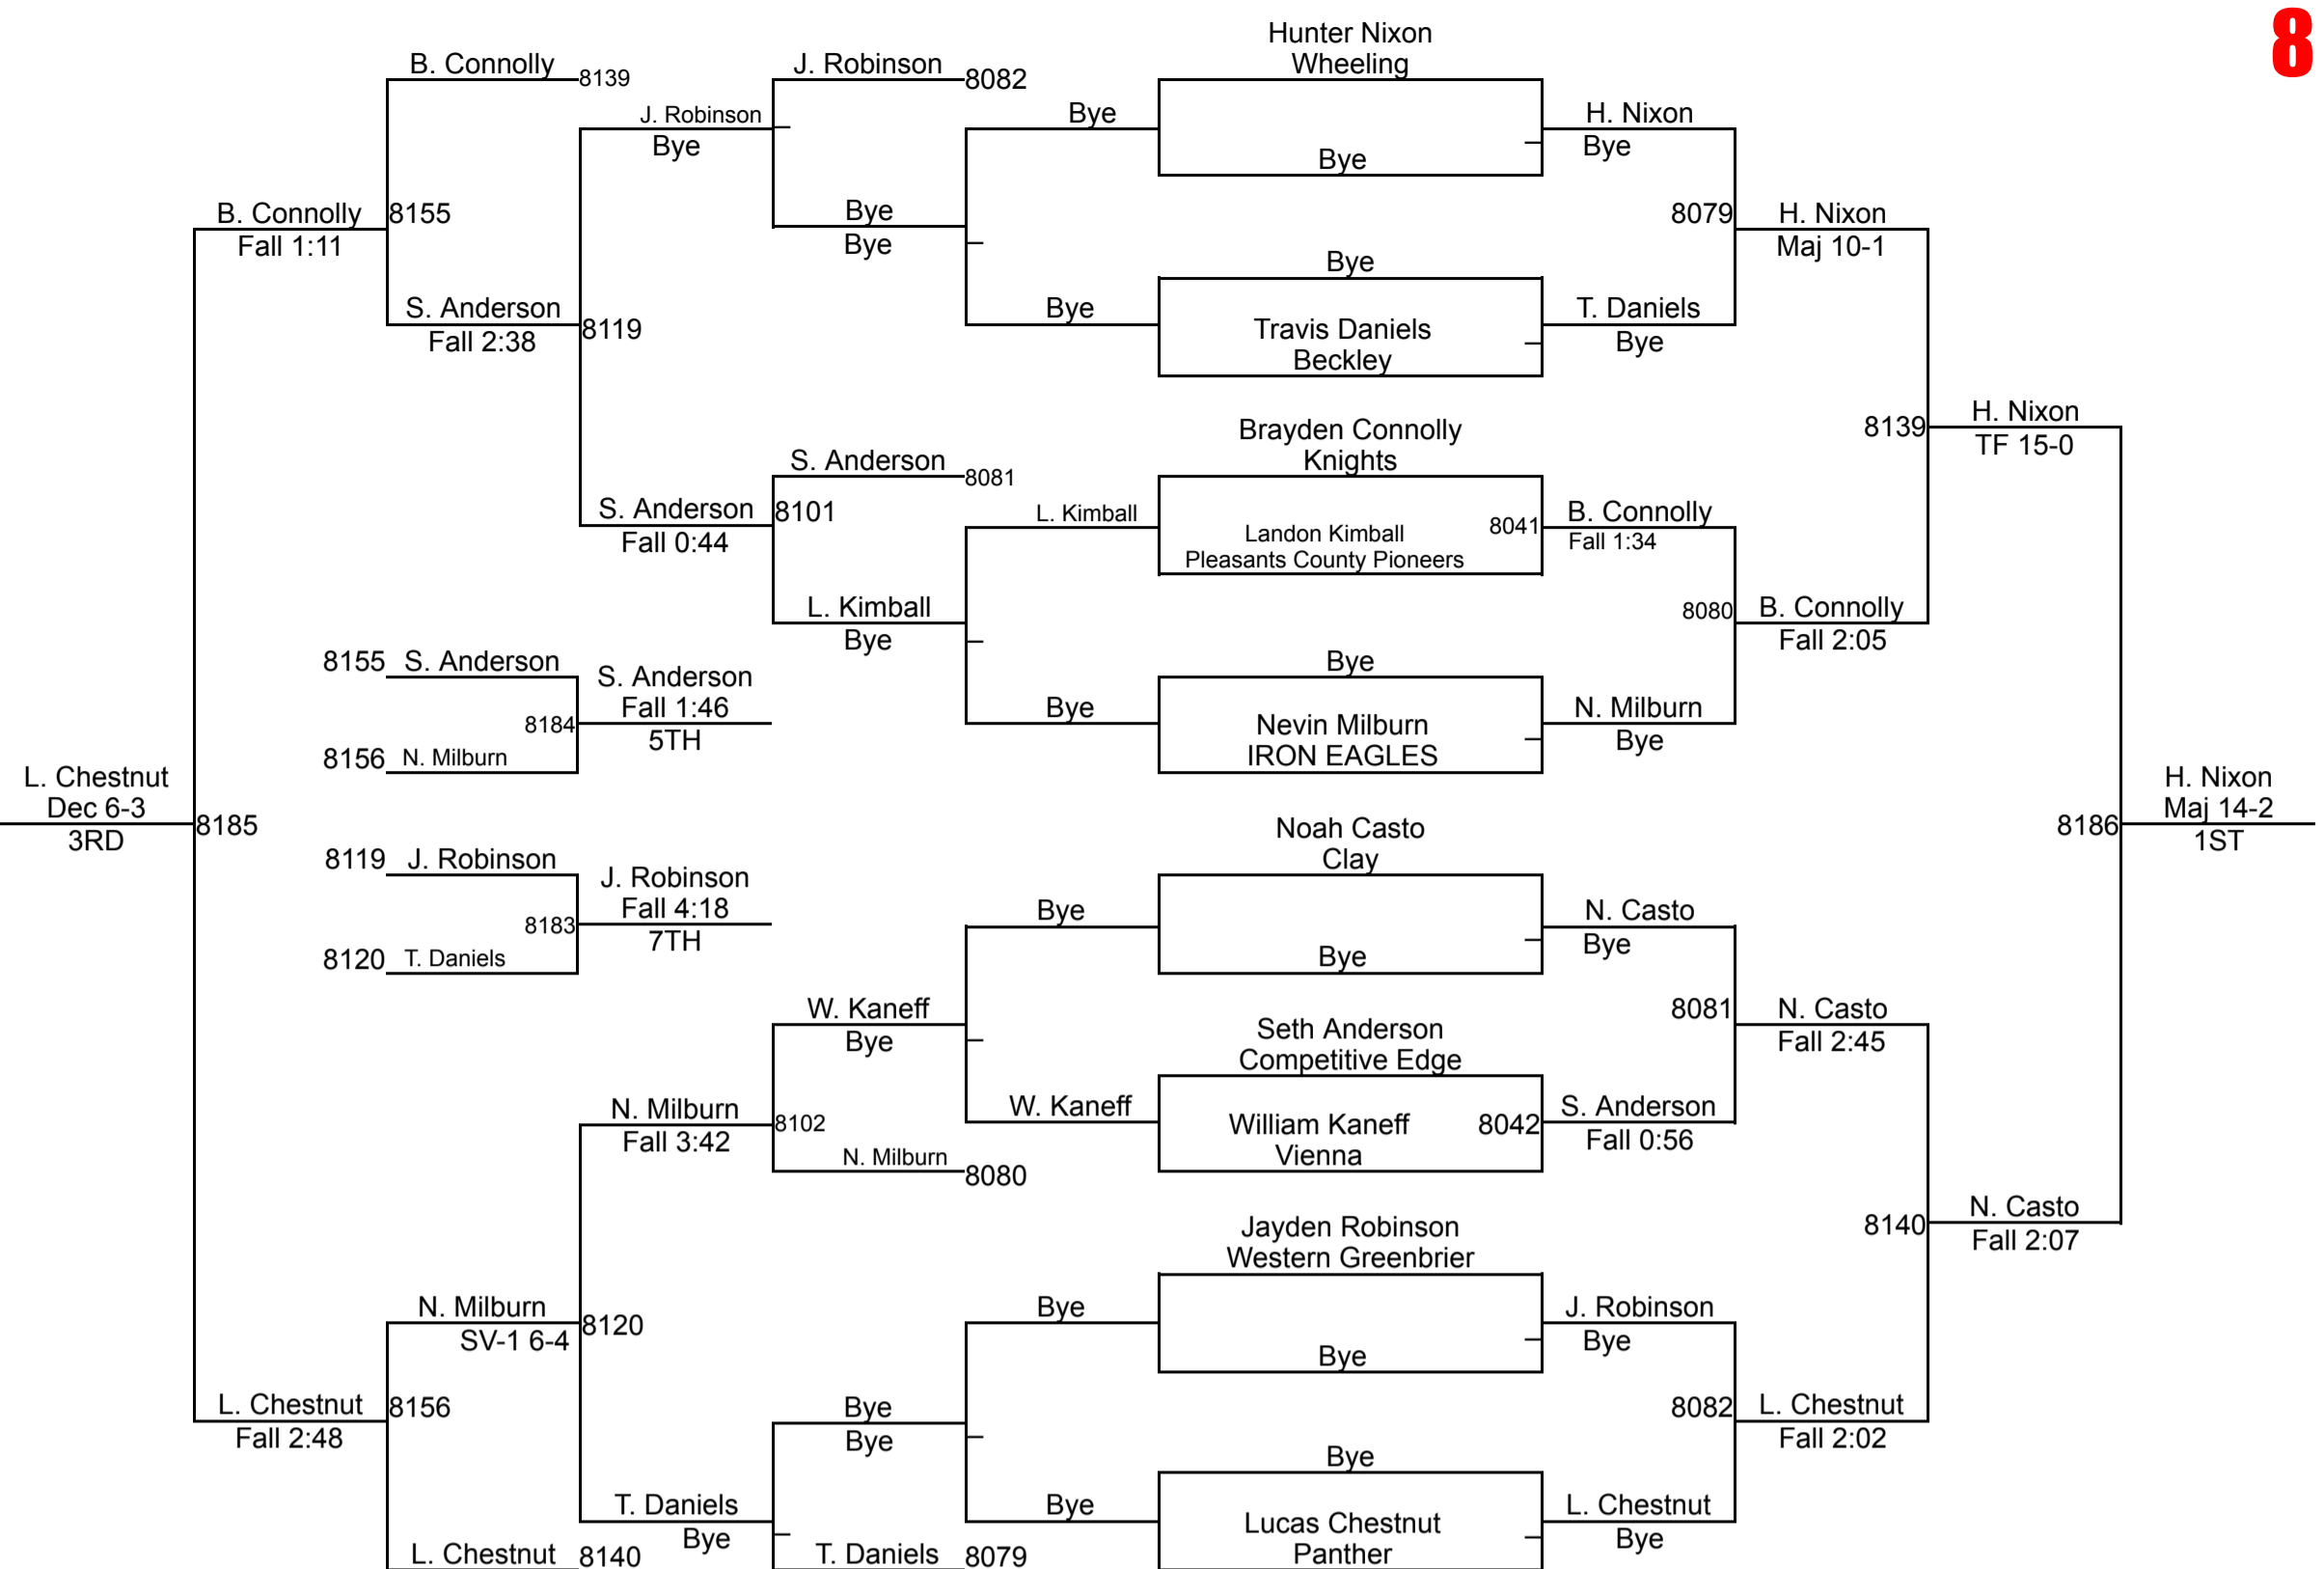

12u 160
6

WVYWA State Championship

12u HWT
8

WVYWA State Championship

Middle School 90 2

WVYWA State Championship

Middle School 95 3

WVYWA State Championship