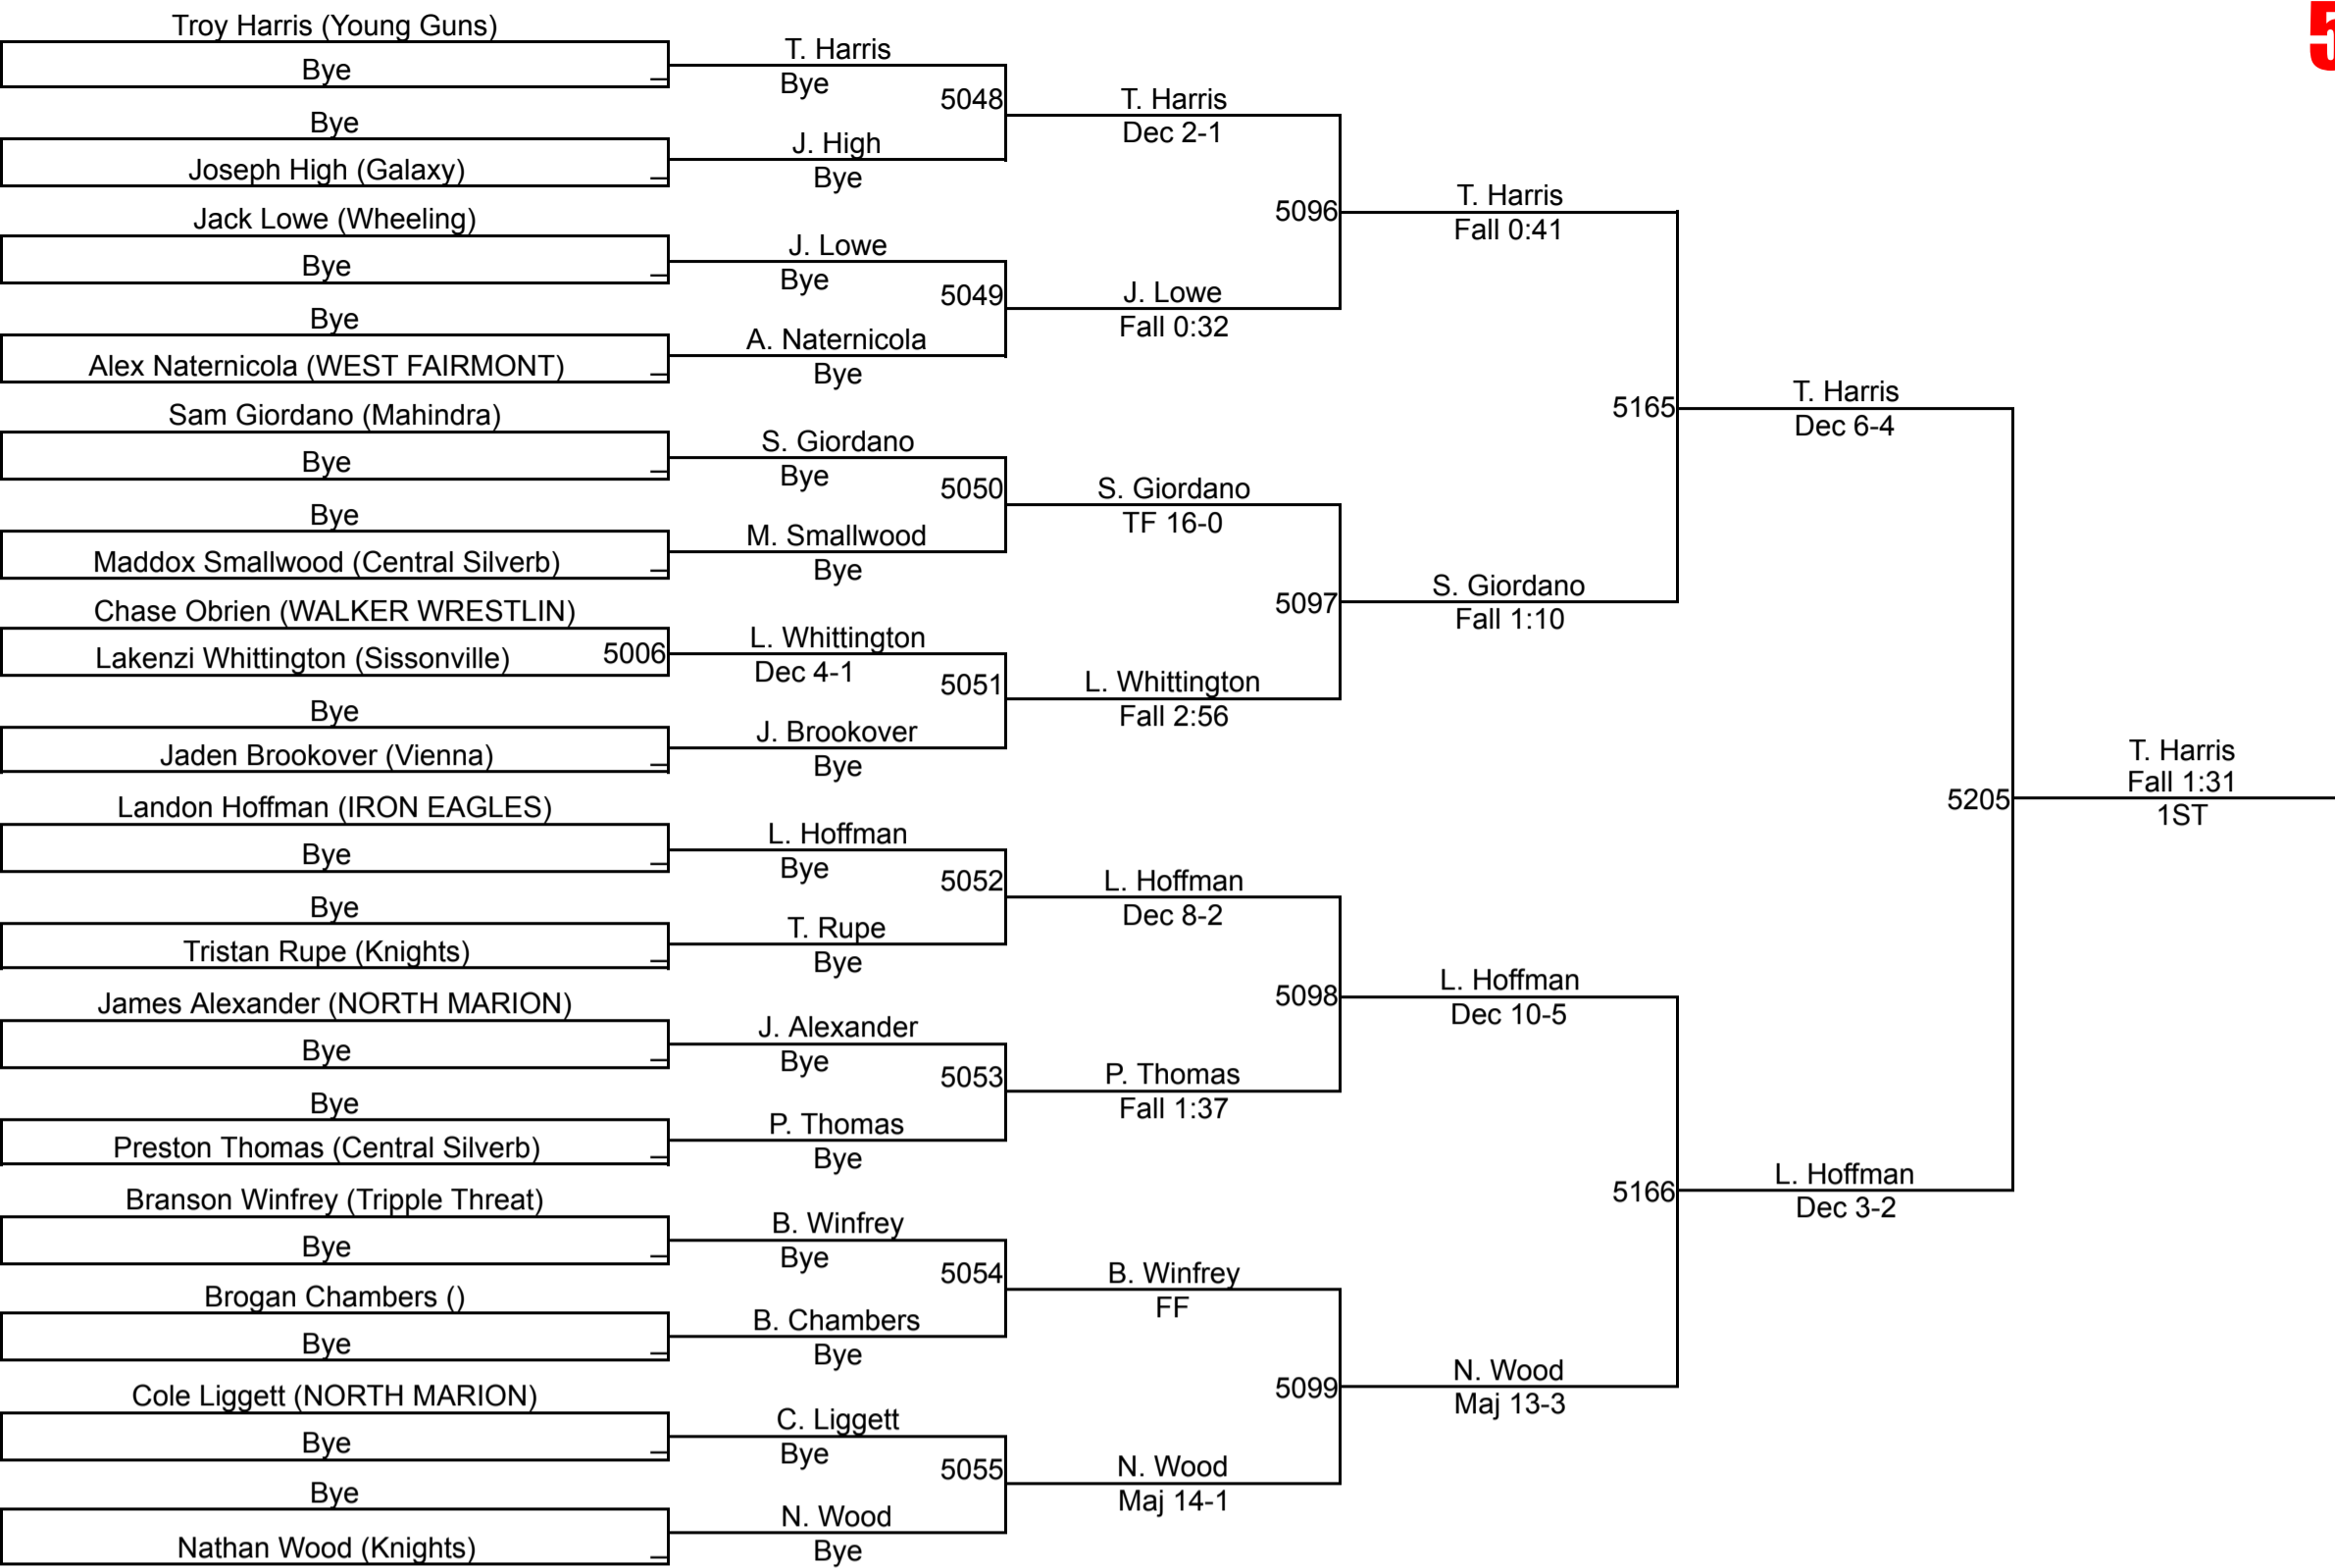

12u 70
5

WVYWA State Championship

12u 75
5

WVYWA State Championship

12u 80
5

WVYWA State Championship

12u 85
6

WVYWA State Championship