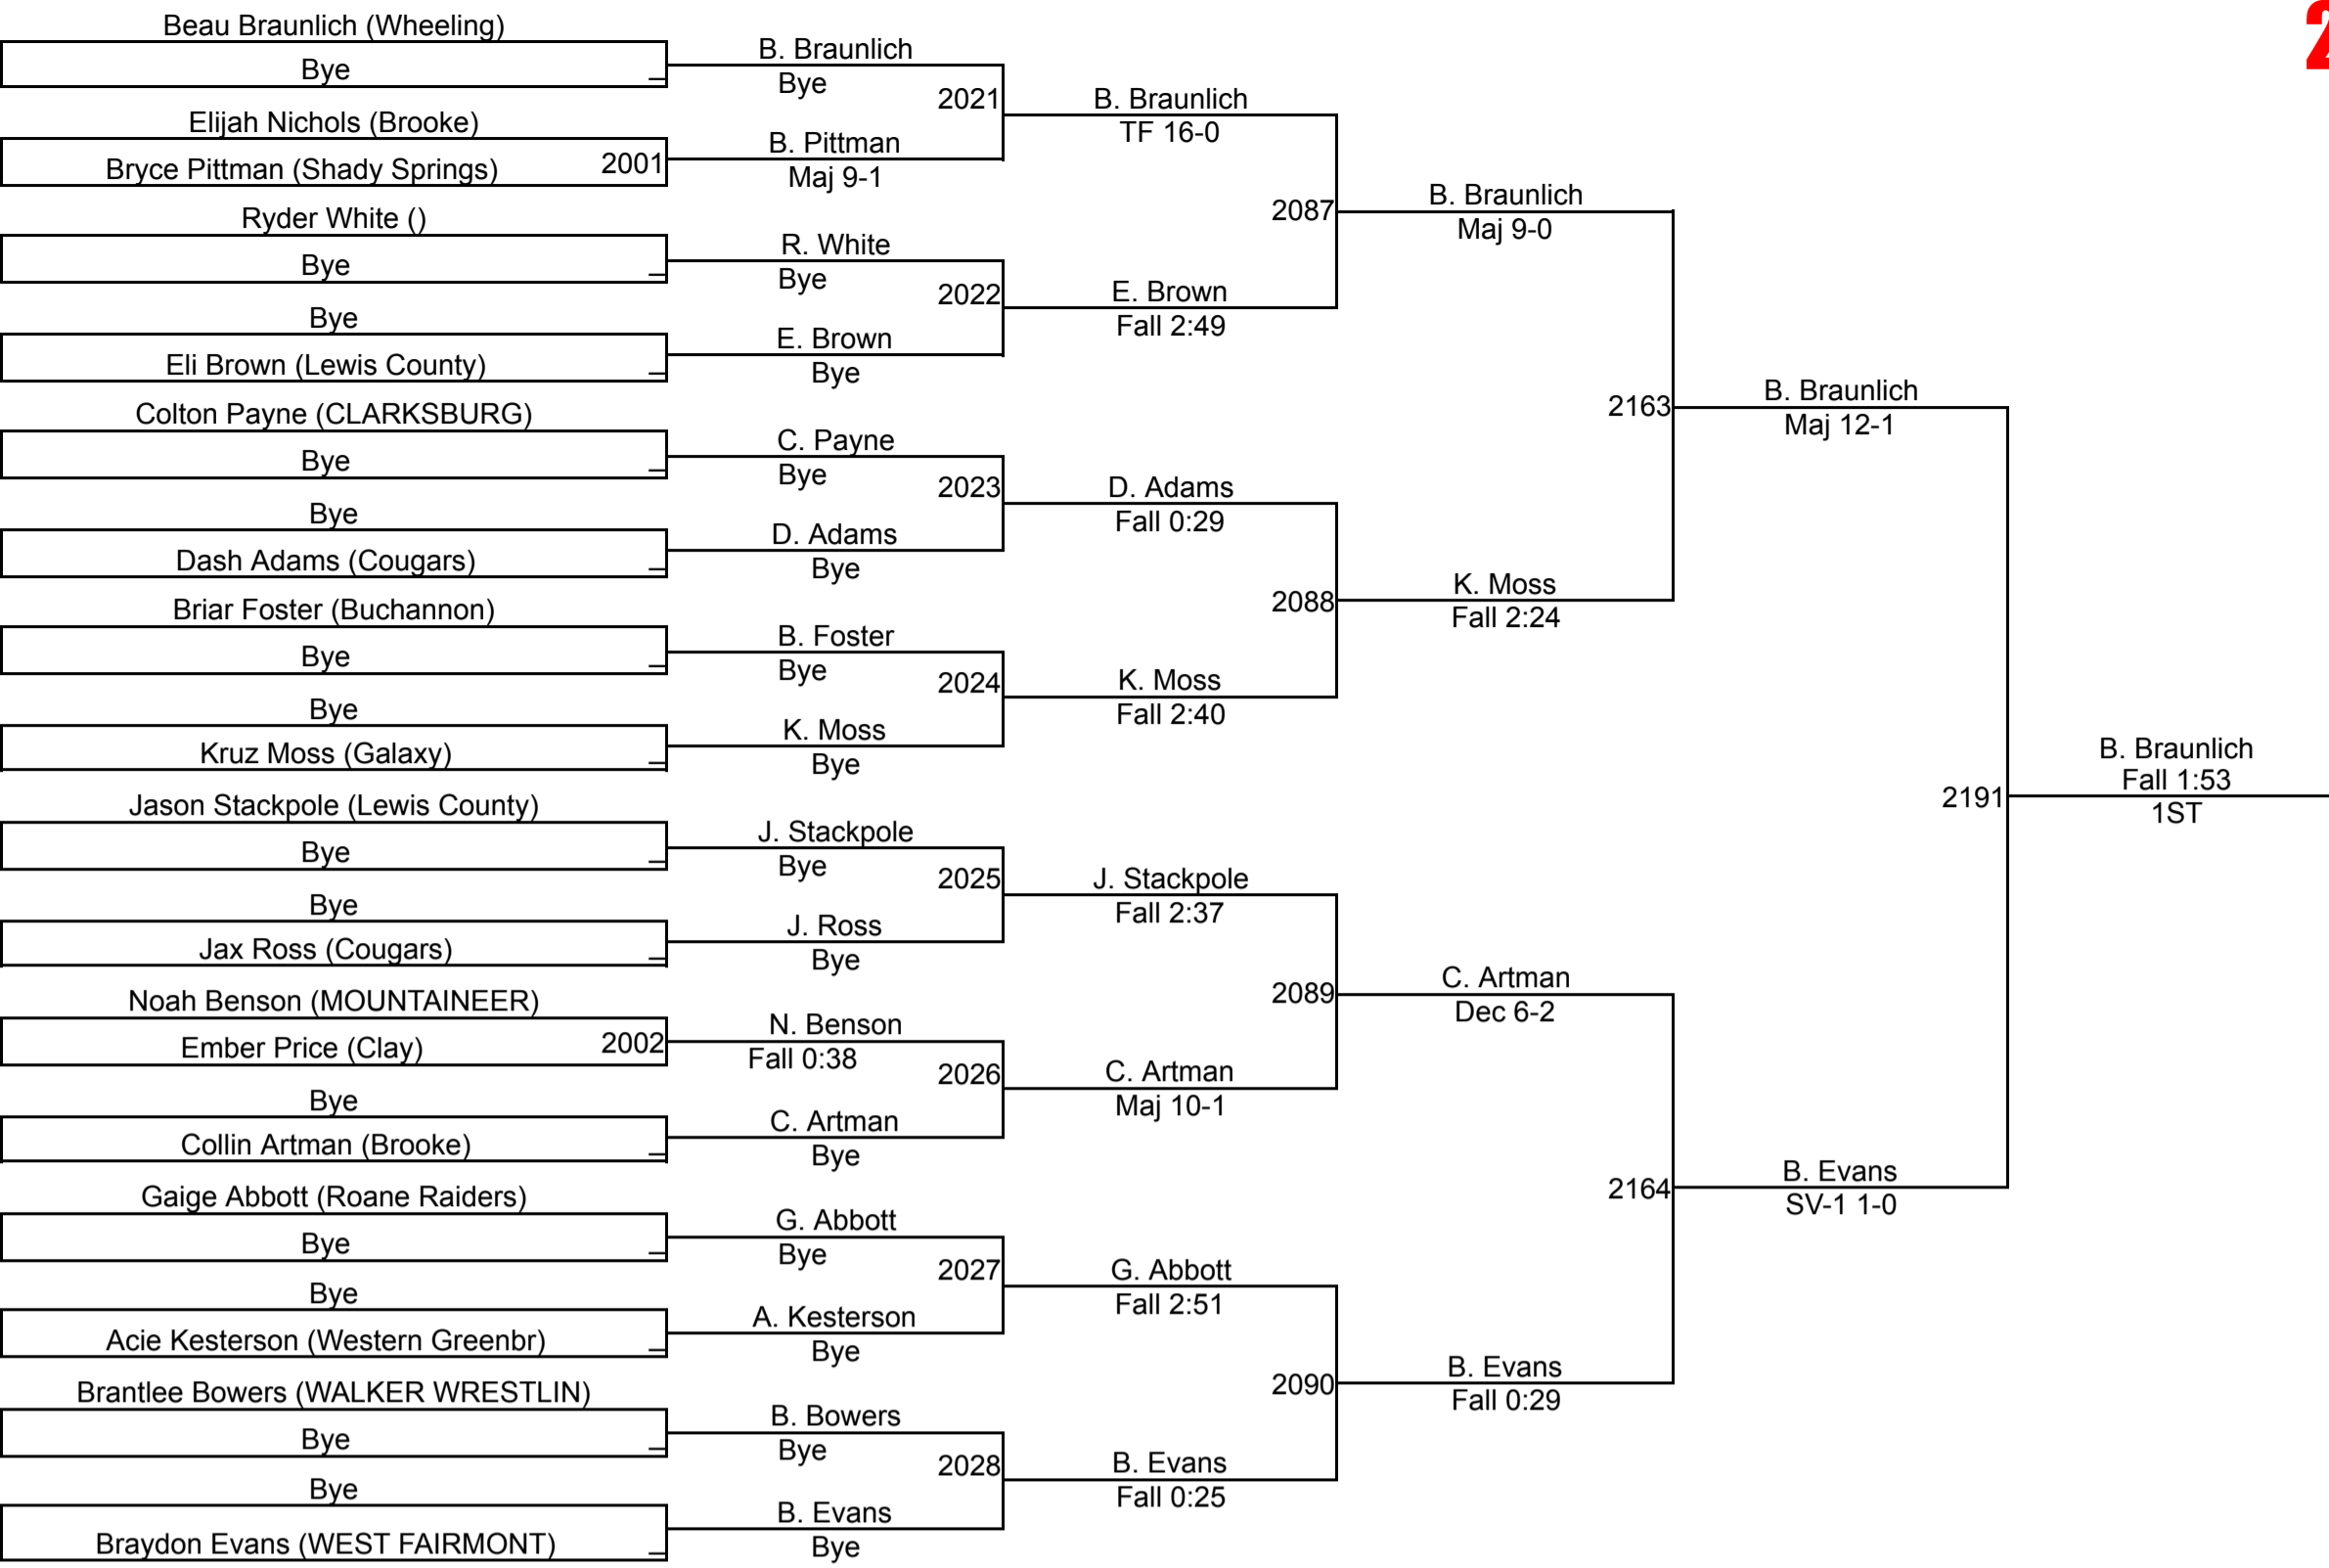

WVYWA State Championship

6u 40
2