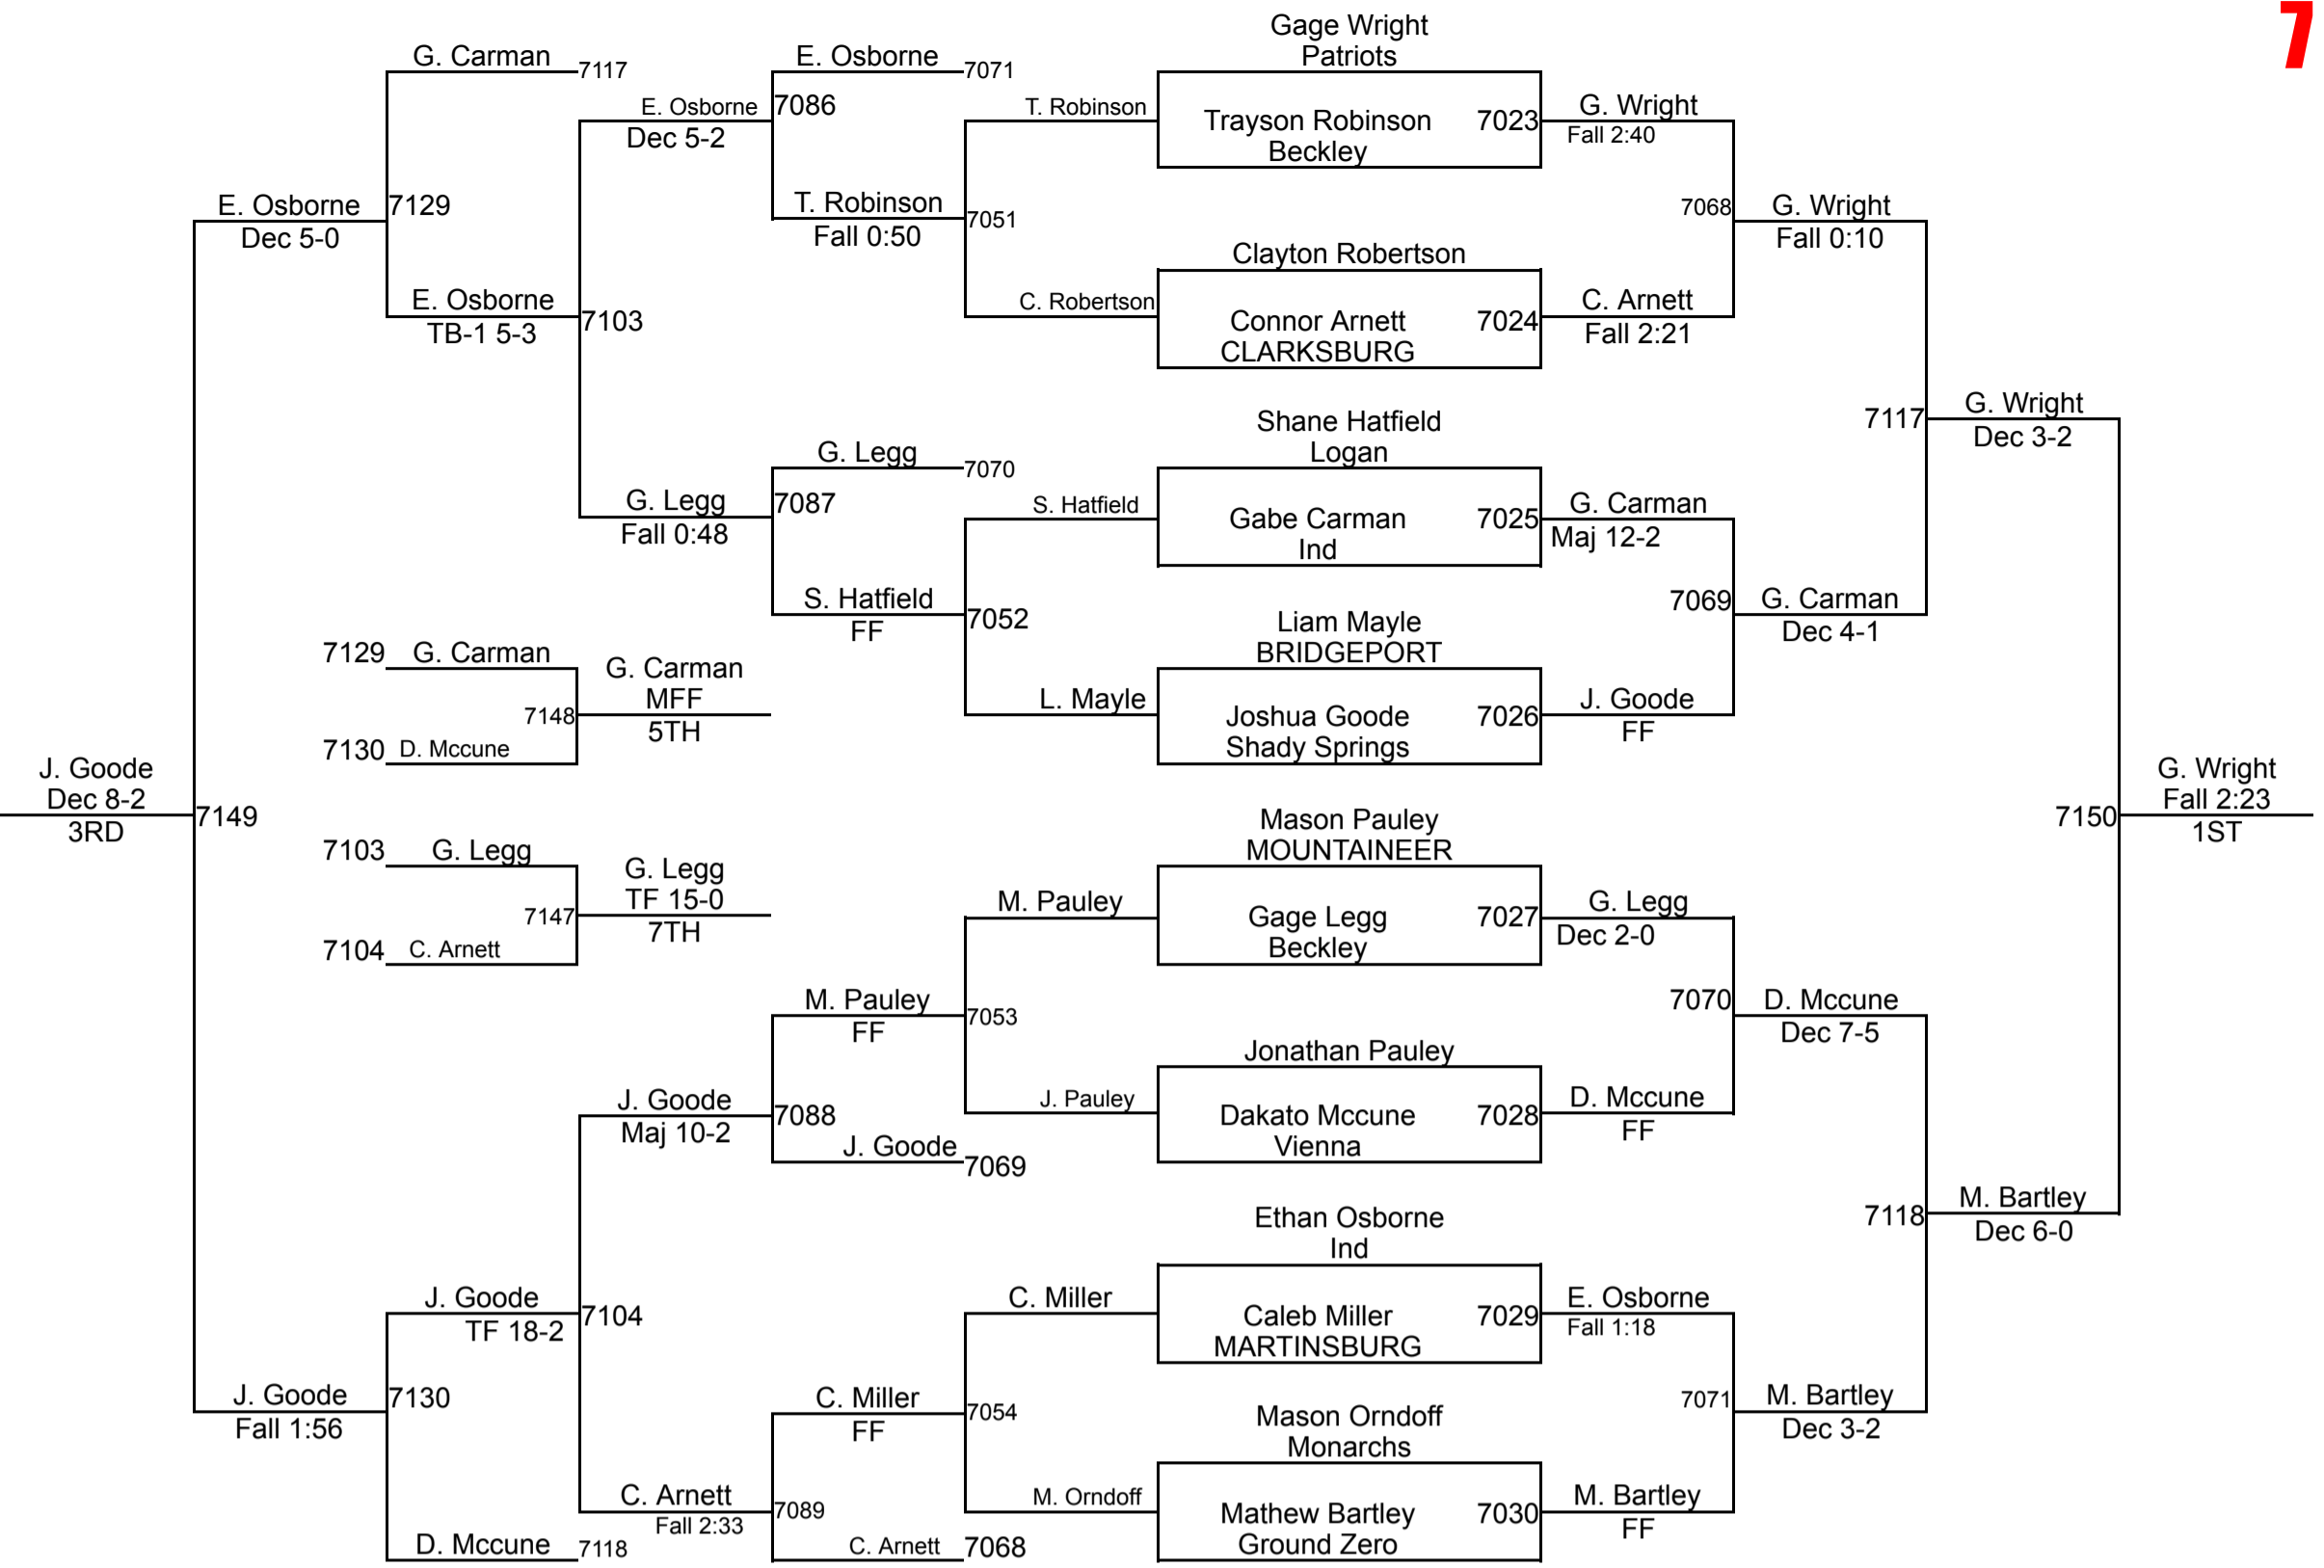

12u 160
6

WVYWA State Championship

12u HWT
8

WVYWA State Championship

Middle School 90 2

WVYWA State Championship

Middle School 95 3

WVYWA State Championship