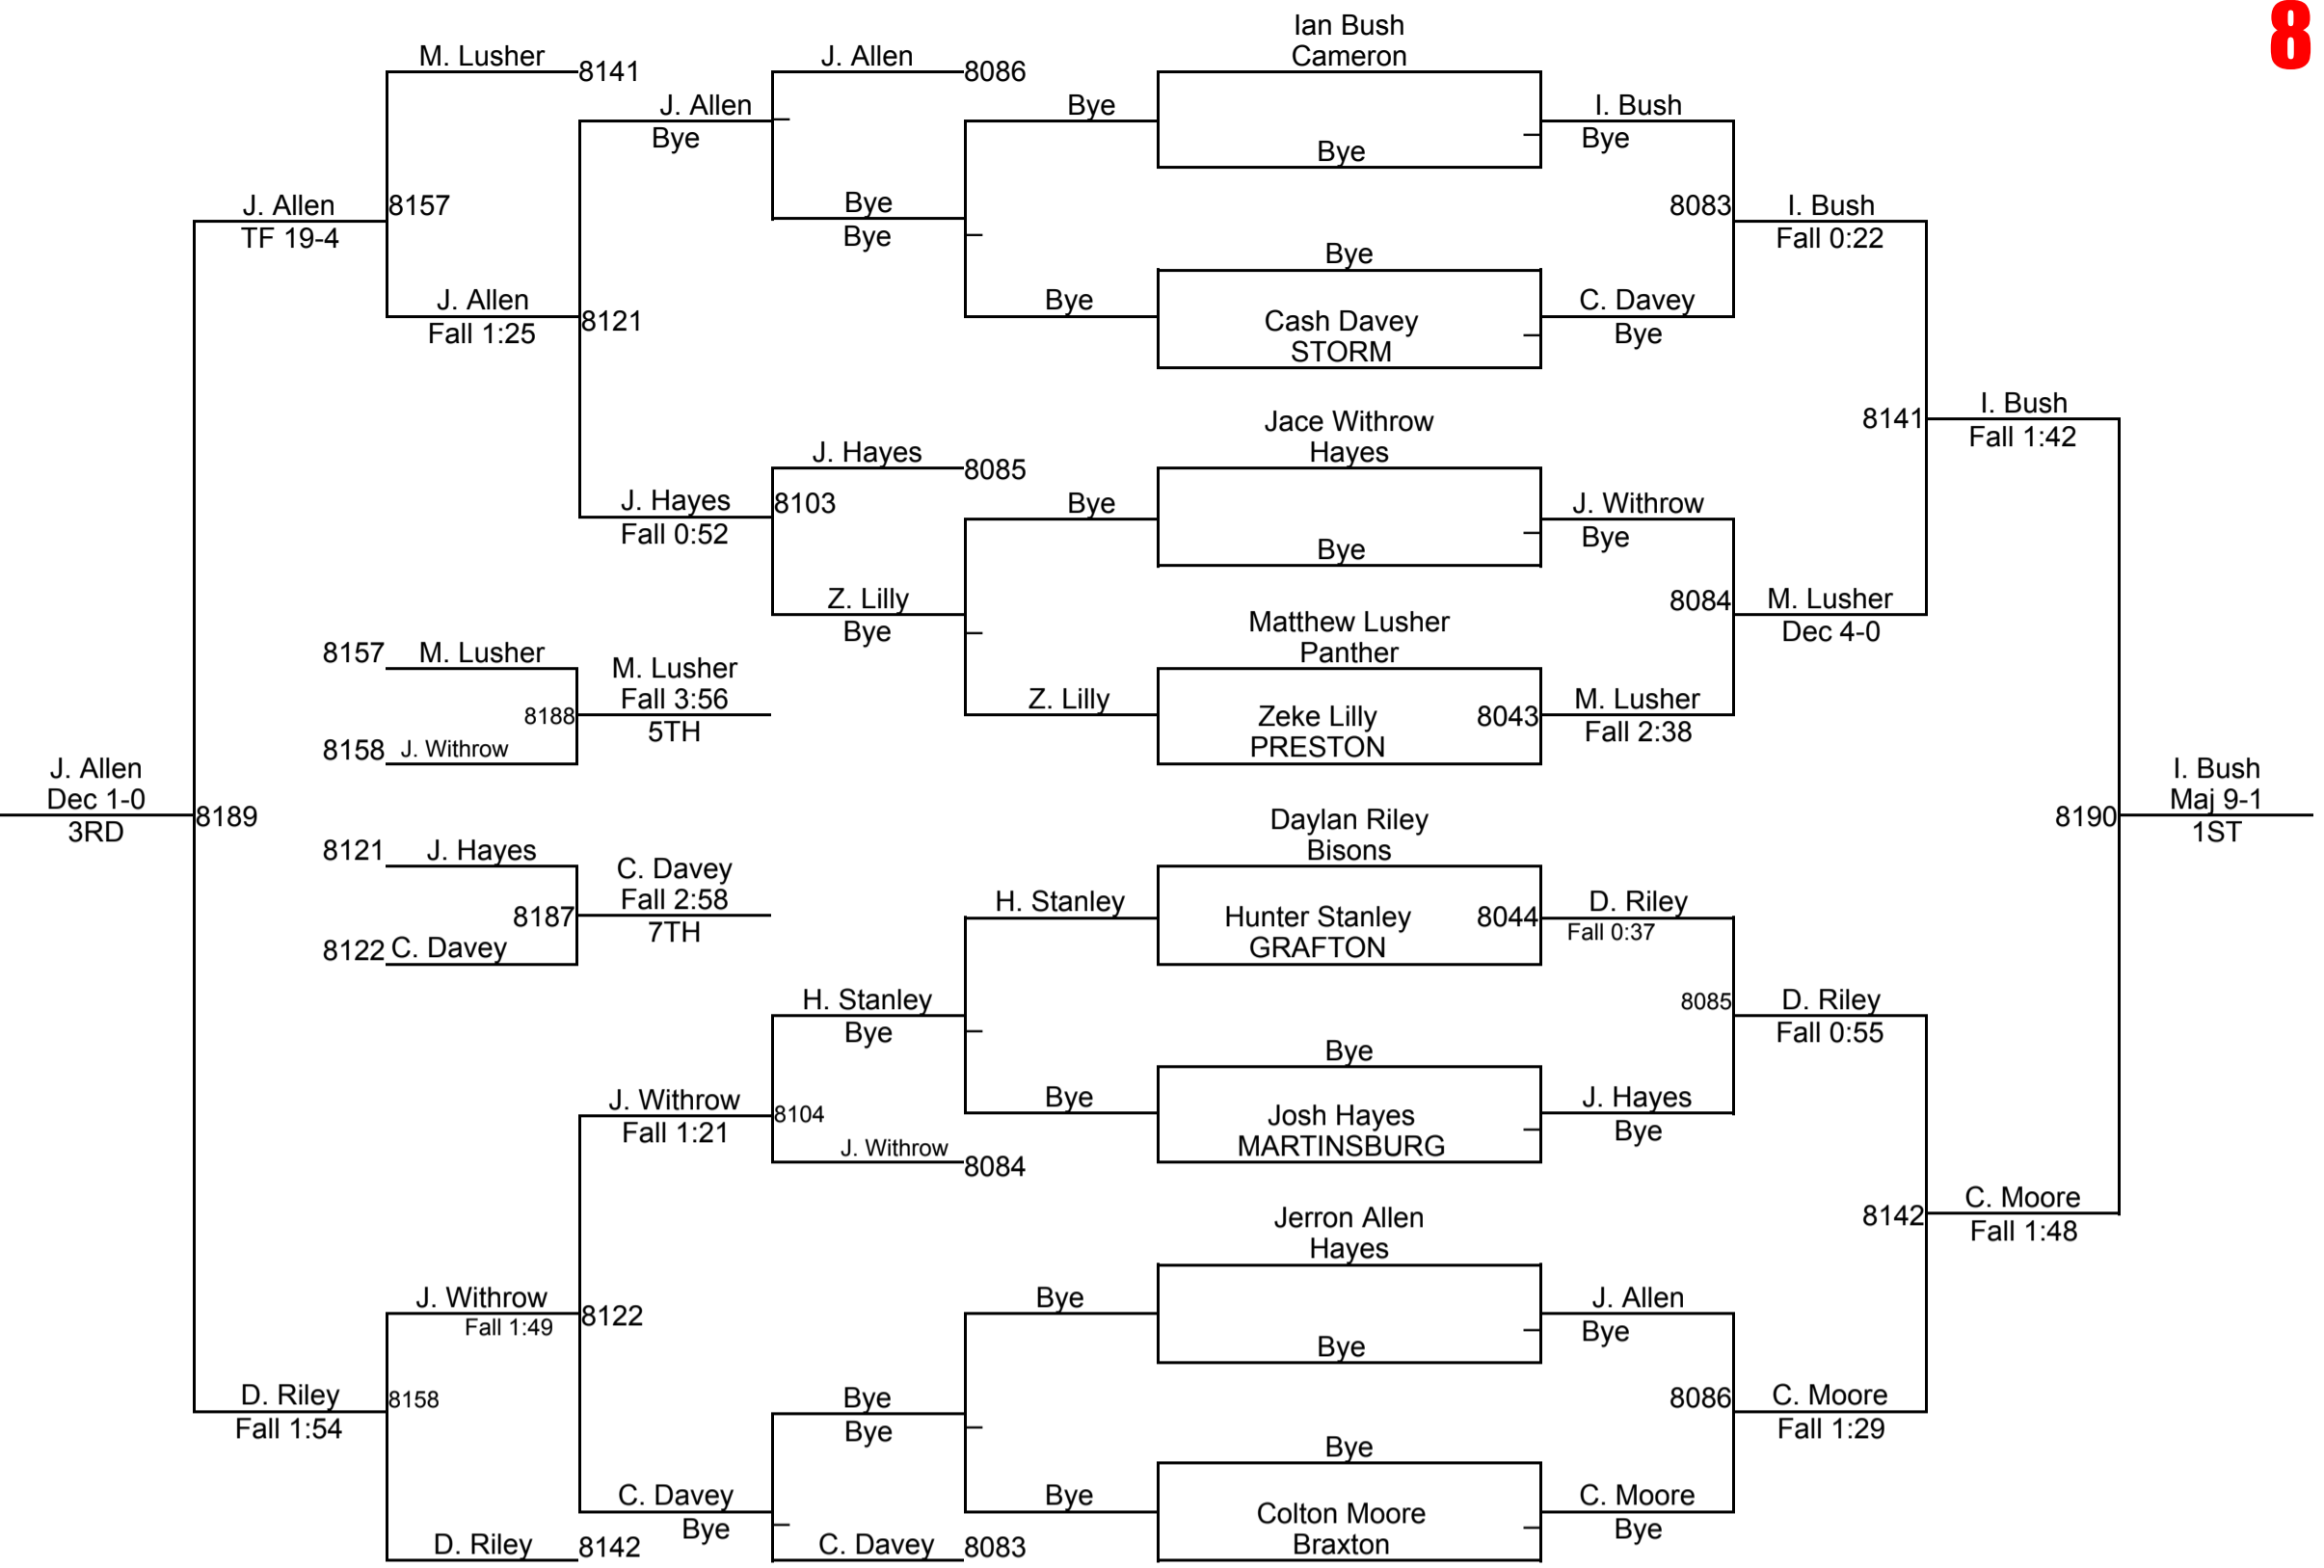

12u 160
6

WVYWA State Championship

12u HWT
8

WVYWA State Championship

Middle School 90 2

WVYWA State Championship

Middle School 95 3

WVYWA State Championship