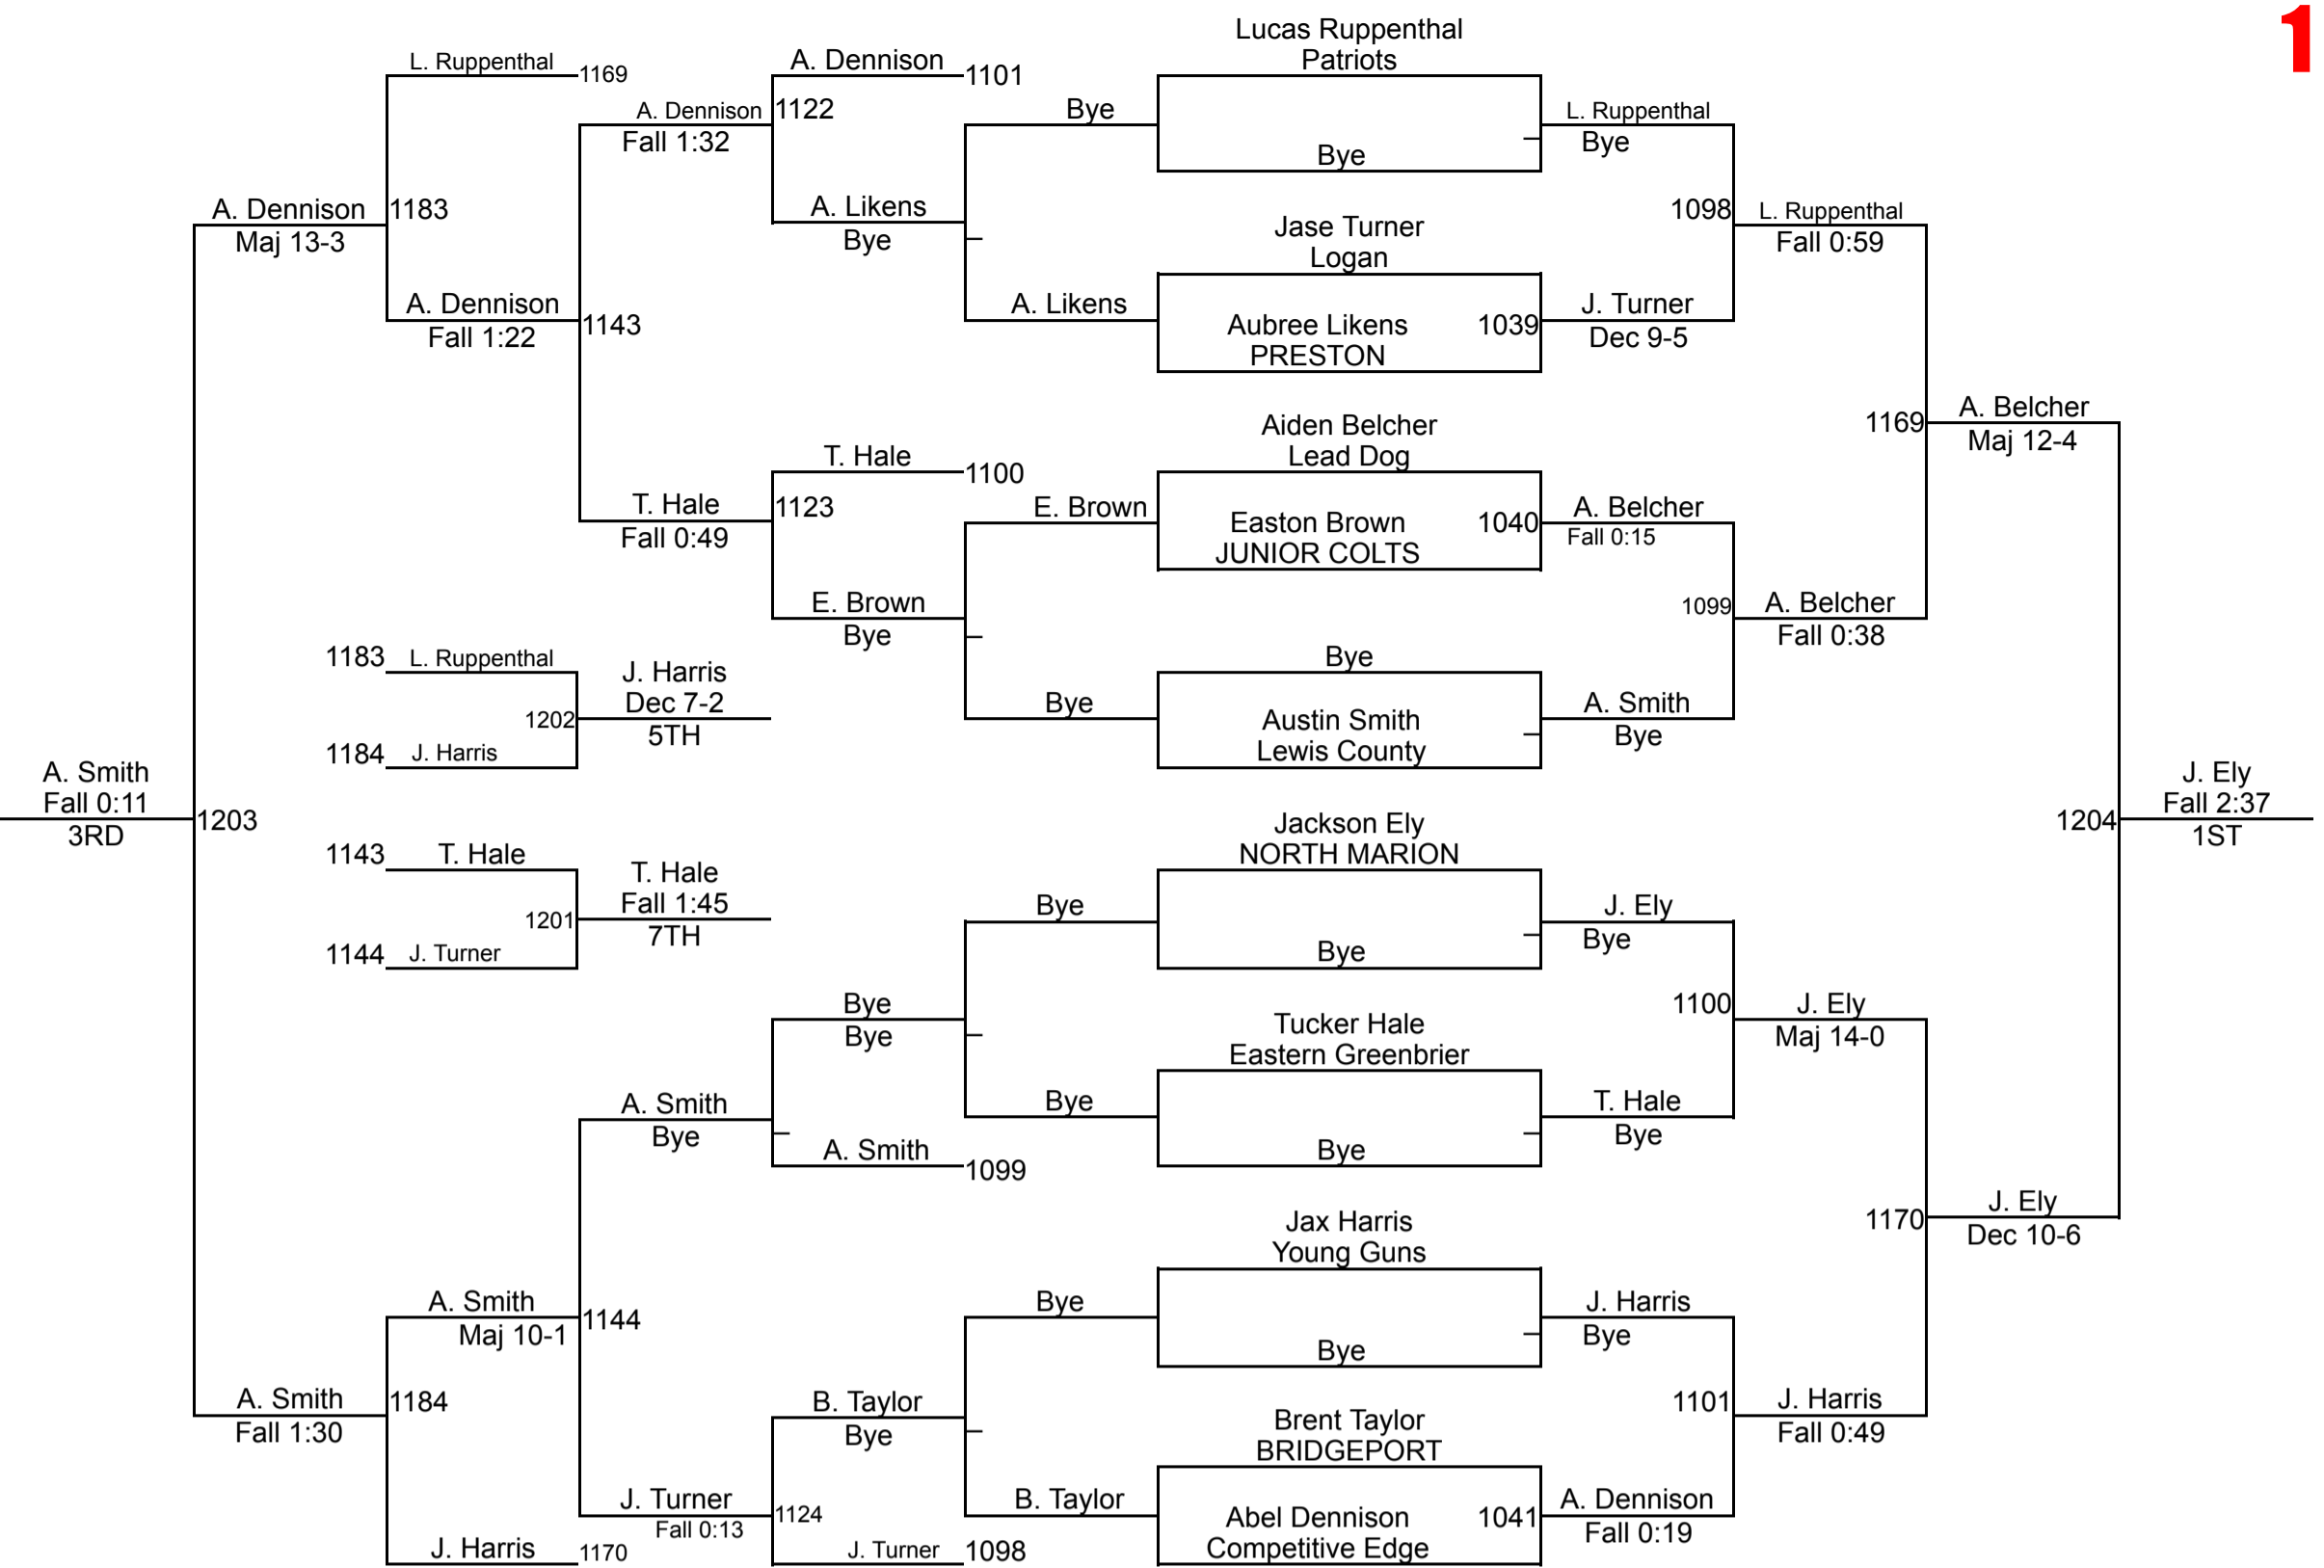

WVYWA State Championship

4u 35
1

WVYWA State Championship

4u 45
1

WVYWA State Championship

4u 50
8

WVYWA State Championship

4u HWT
8