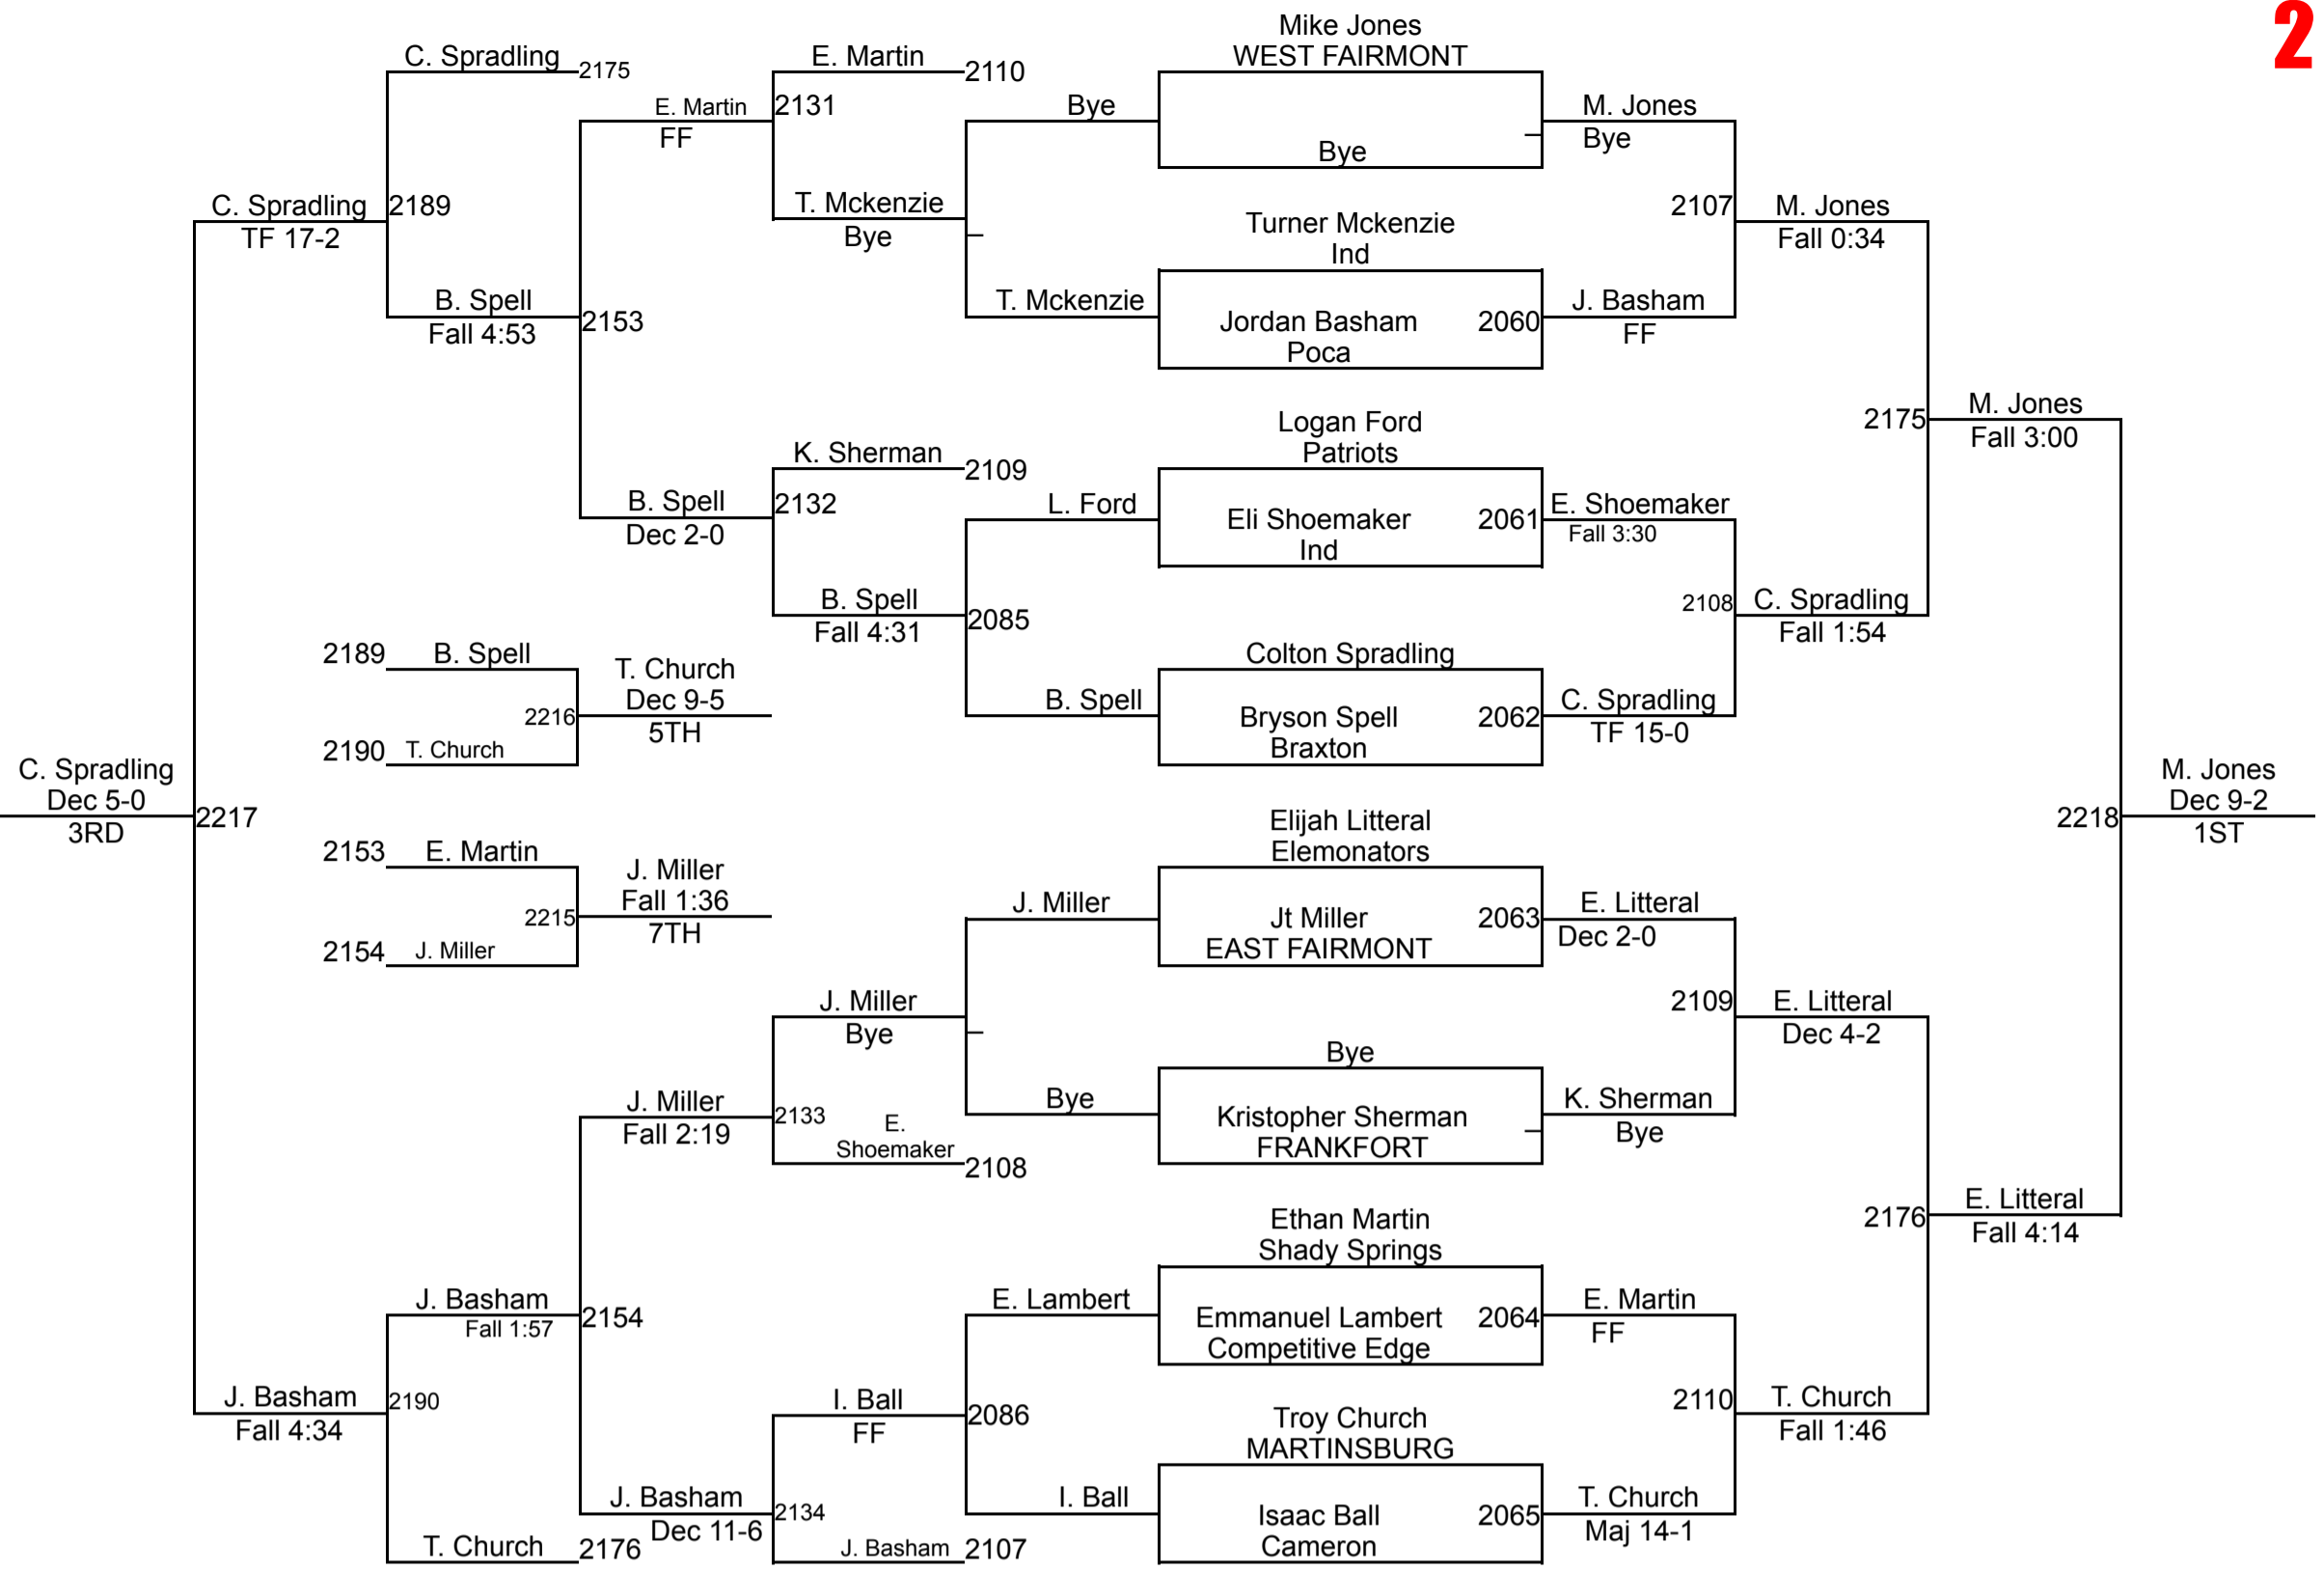

12u 160
6

WVYWA State Championship

12u HWT
8

WVYWA State Championship

Middle School 90 2

WVYWA State Championship

Middle School 95 3

WVYWA State Championship