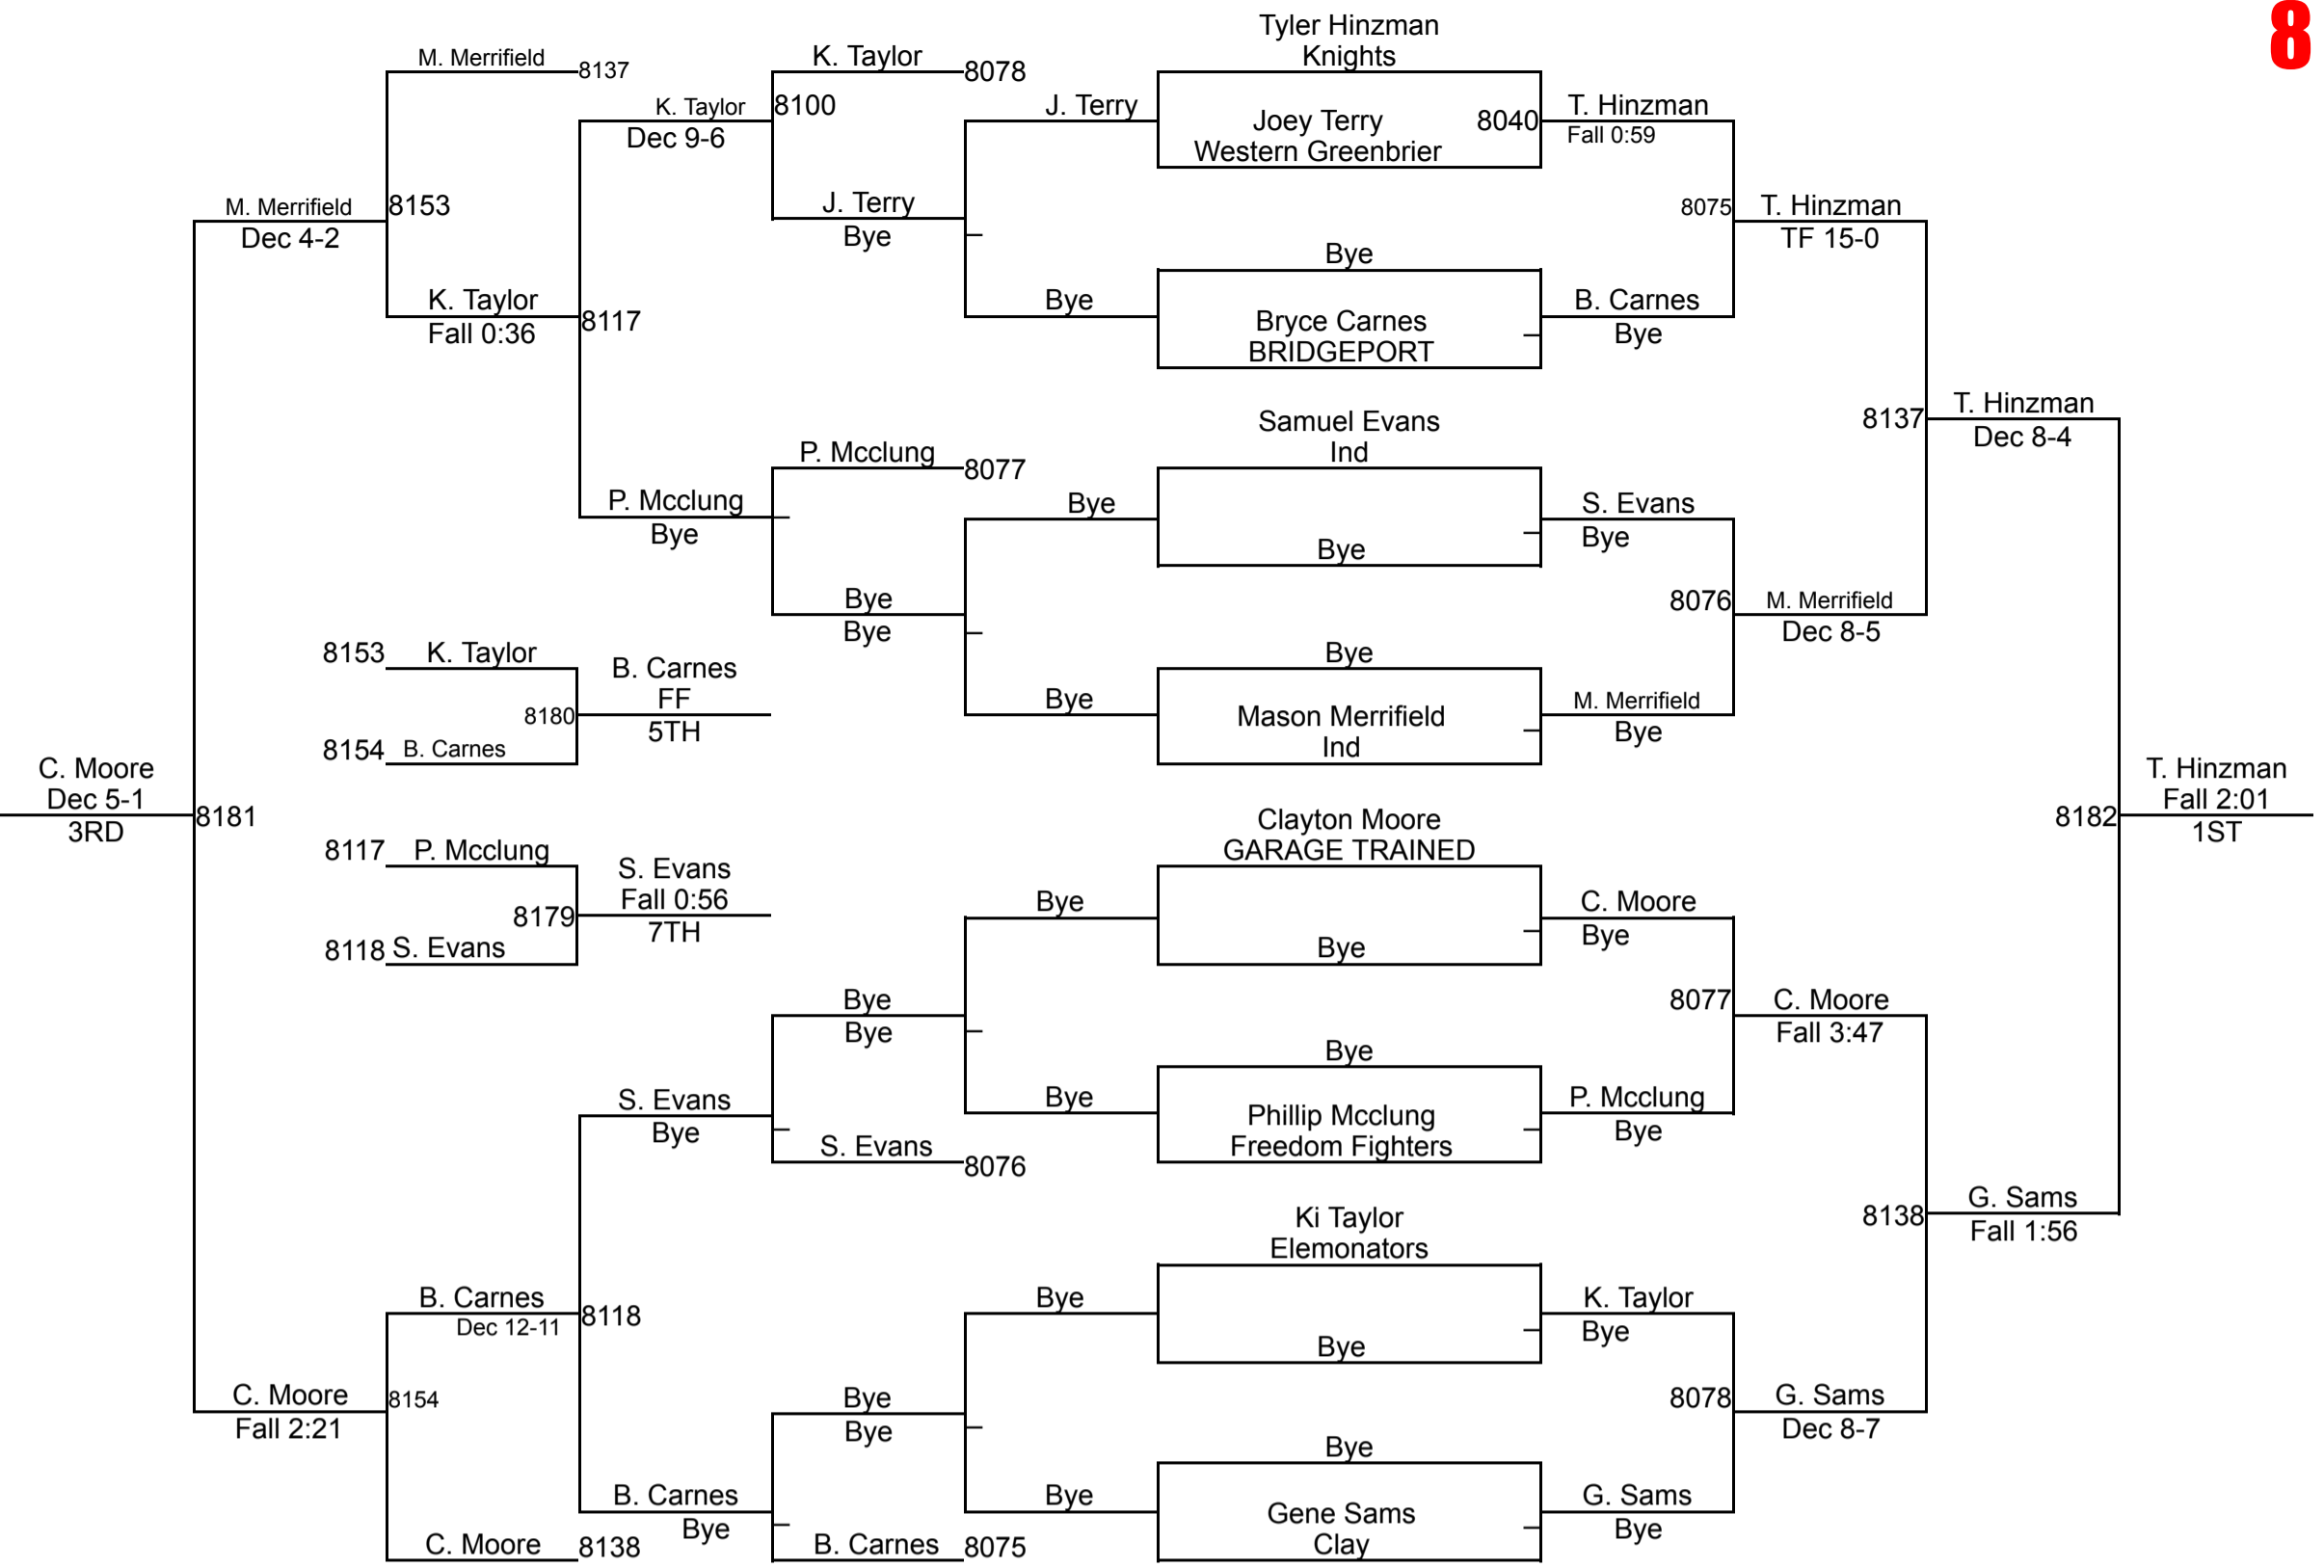

12u 160
6

WVYWA State Championship

12u HWT
8

WVYWA State Championship

Middle School 90 2

WVYWA State Championship

Middle School 95 3

WVYWA State Championship