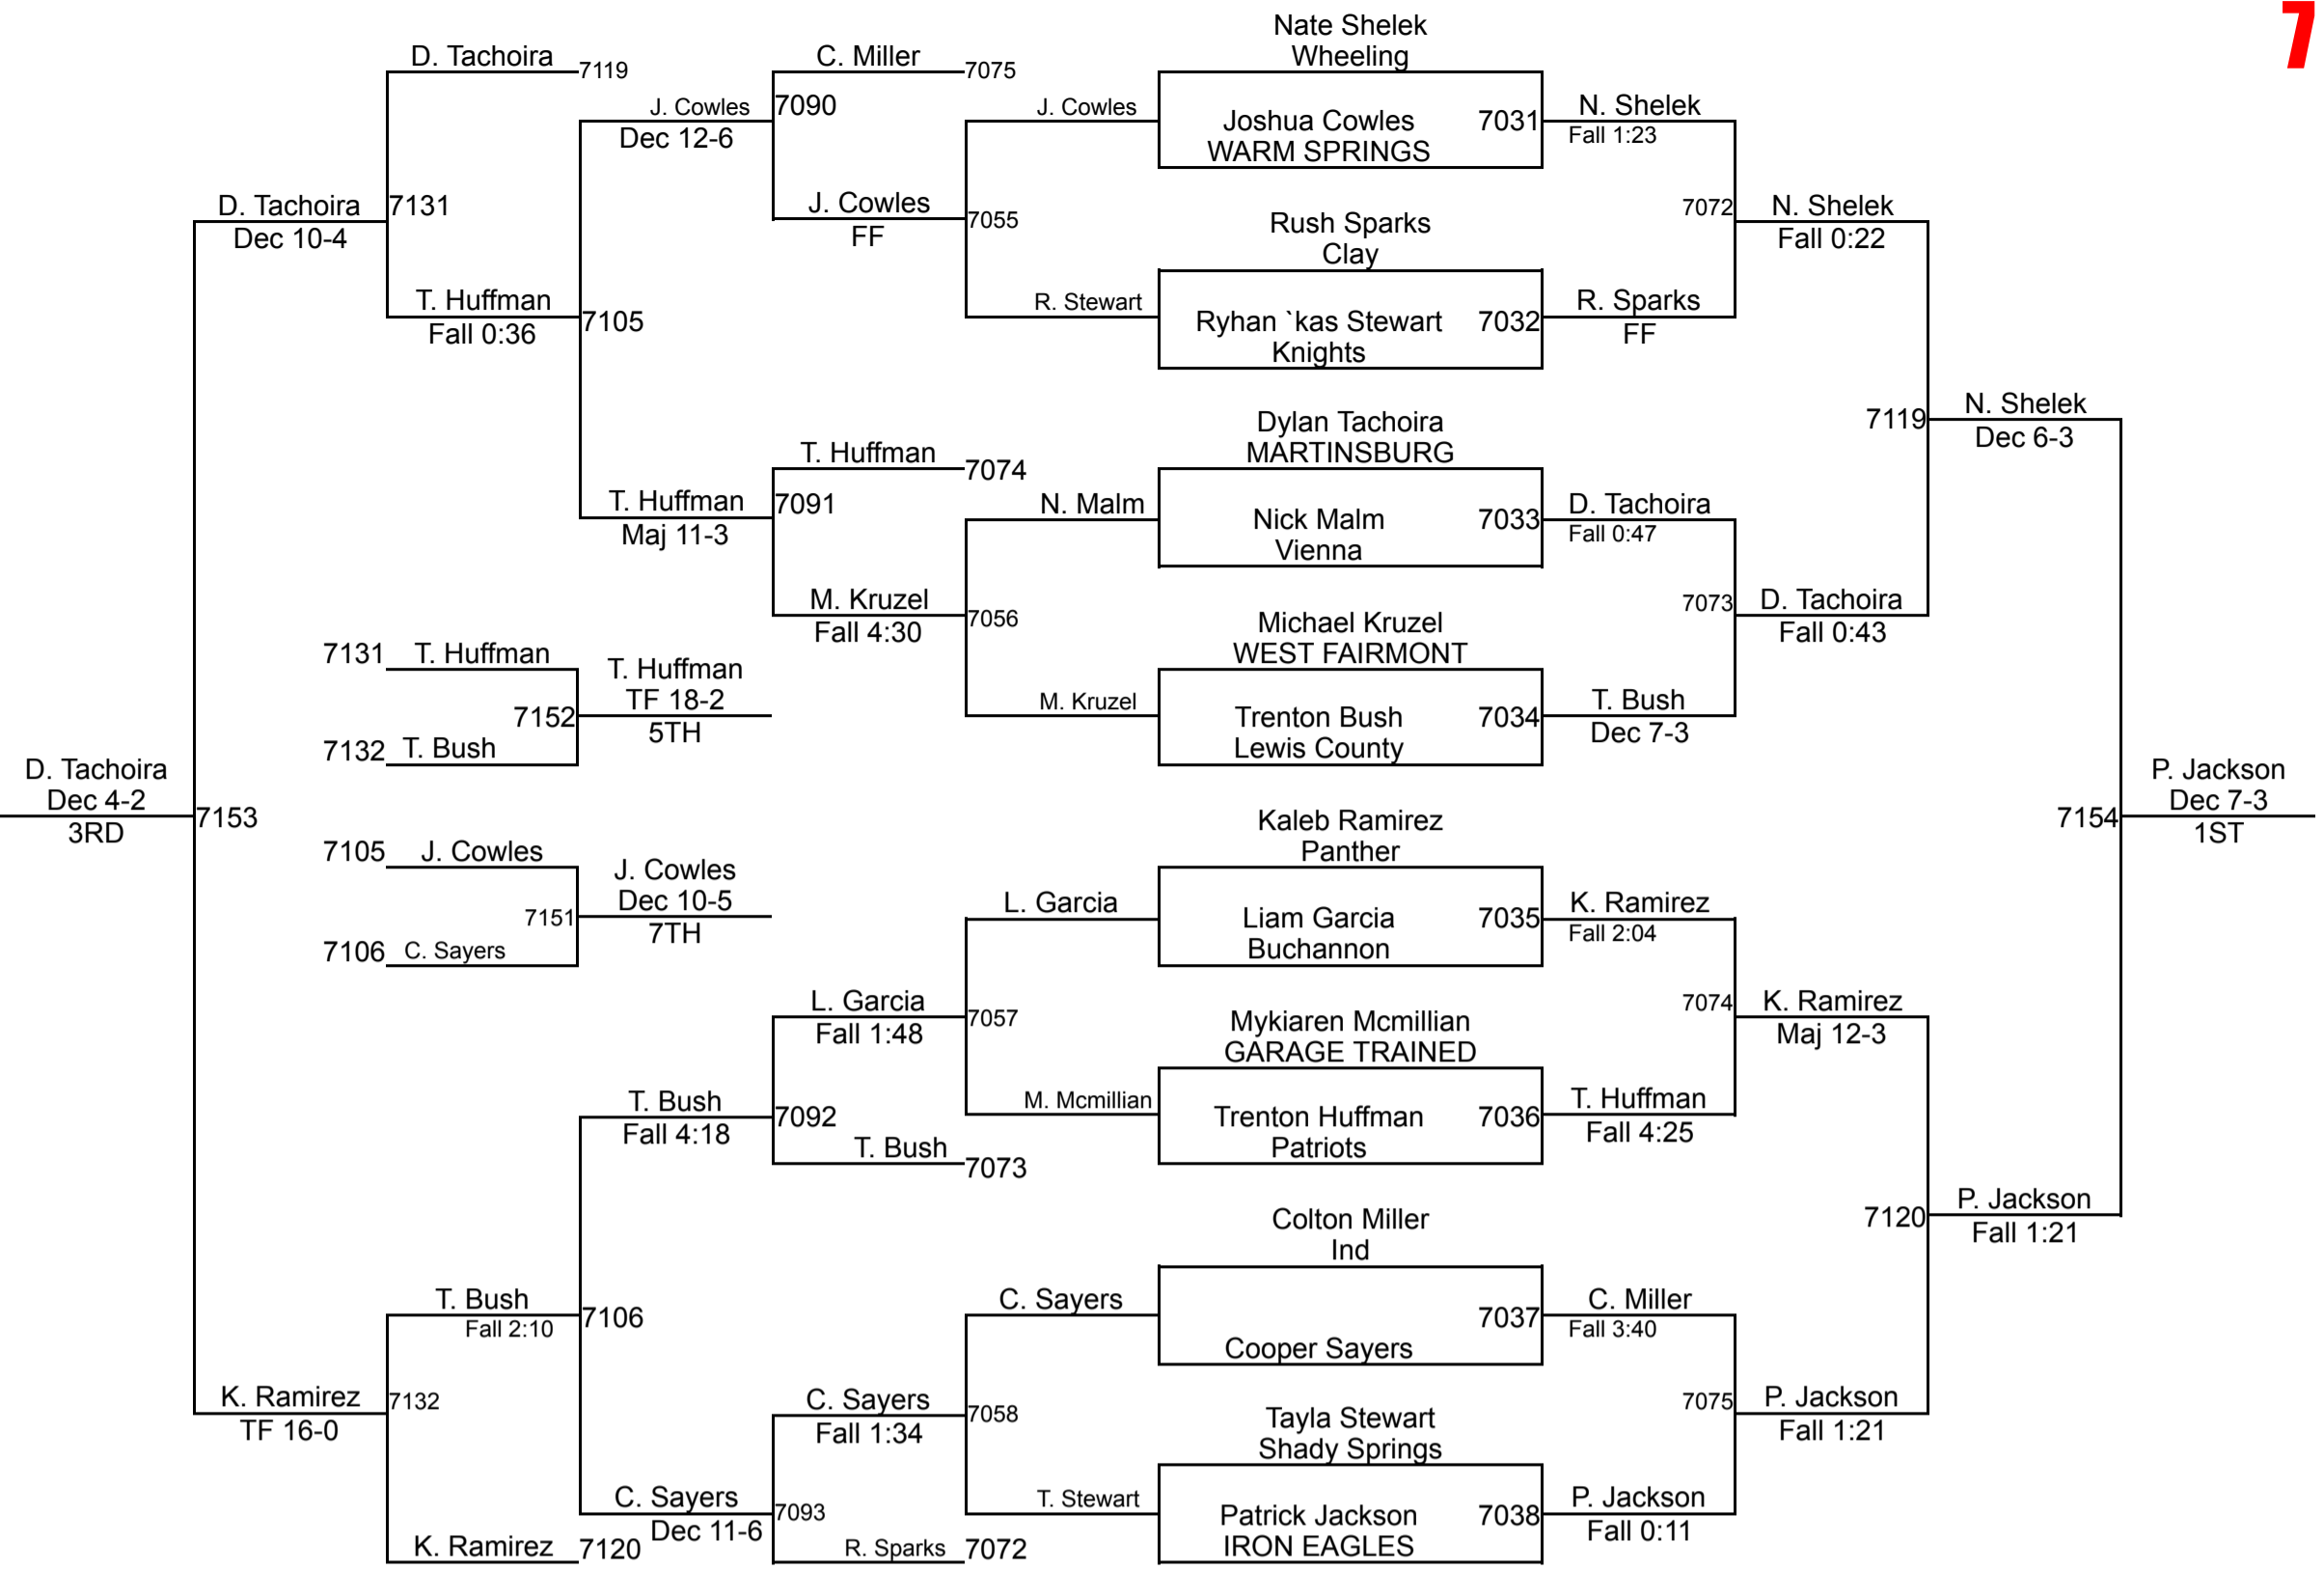

12u 160
6

WVYWA State Championship

12u HWT
8

WVYWA State Championship

Middle School 90 2

WVYWA State Championship

Middle School 95 3

WVYWA State Championship