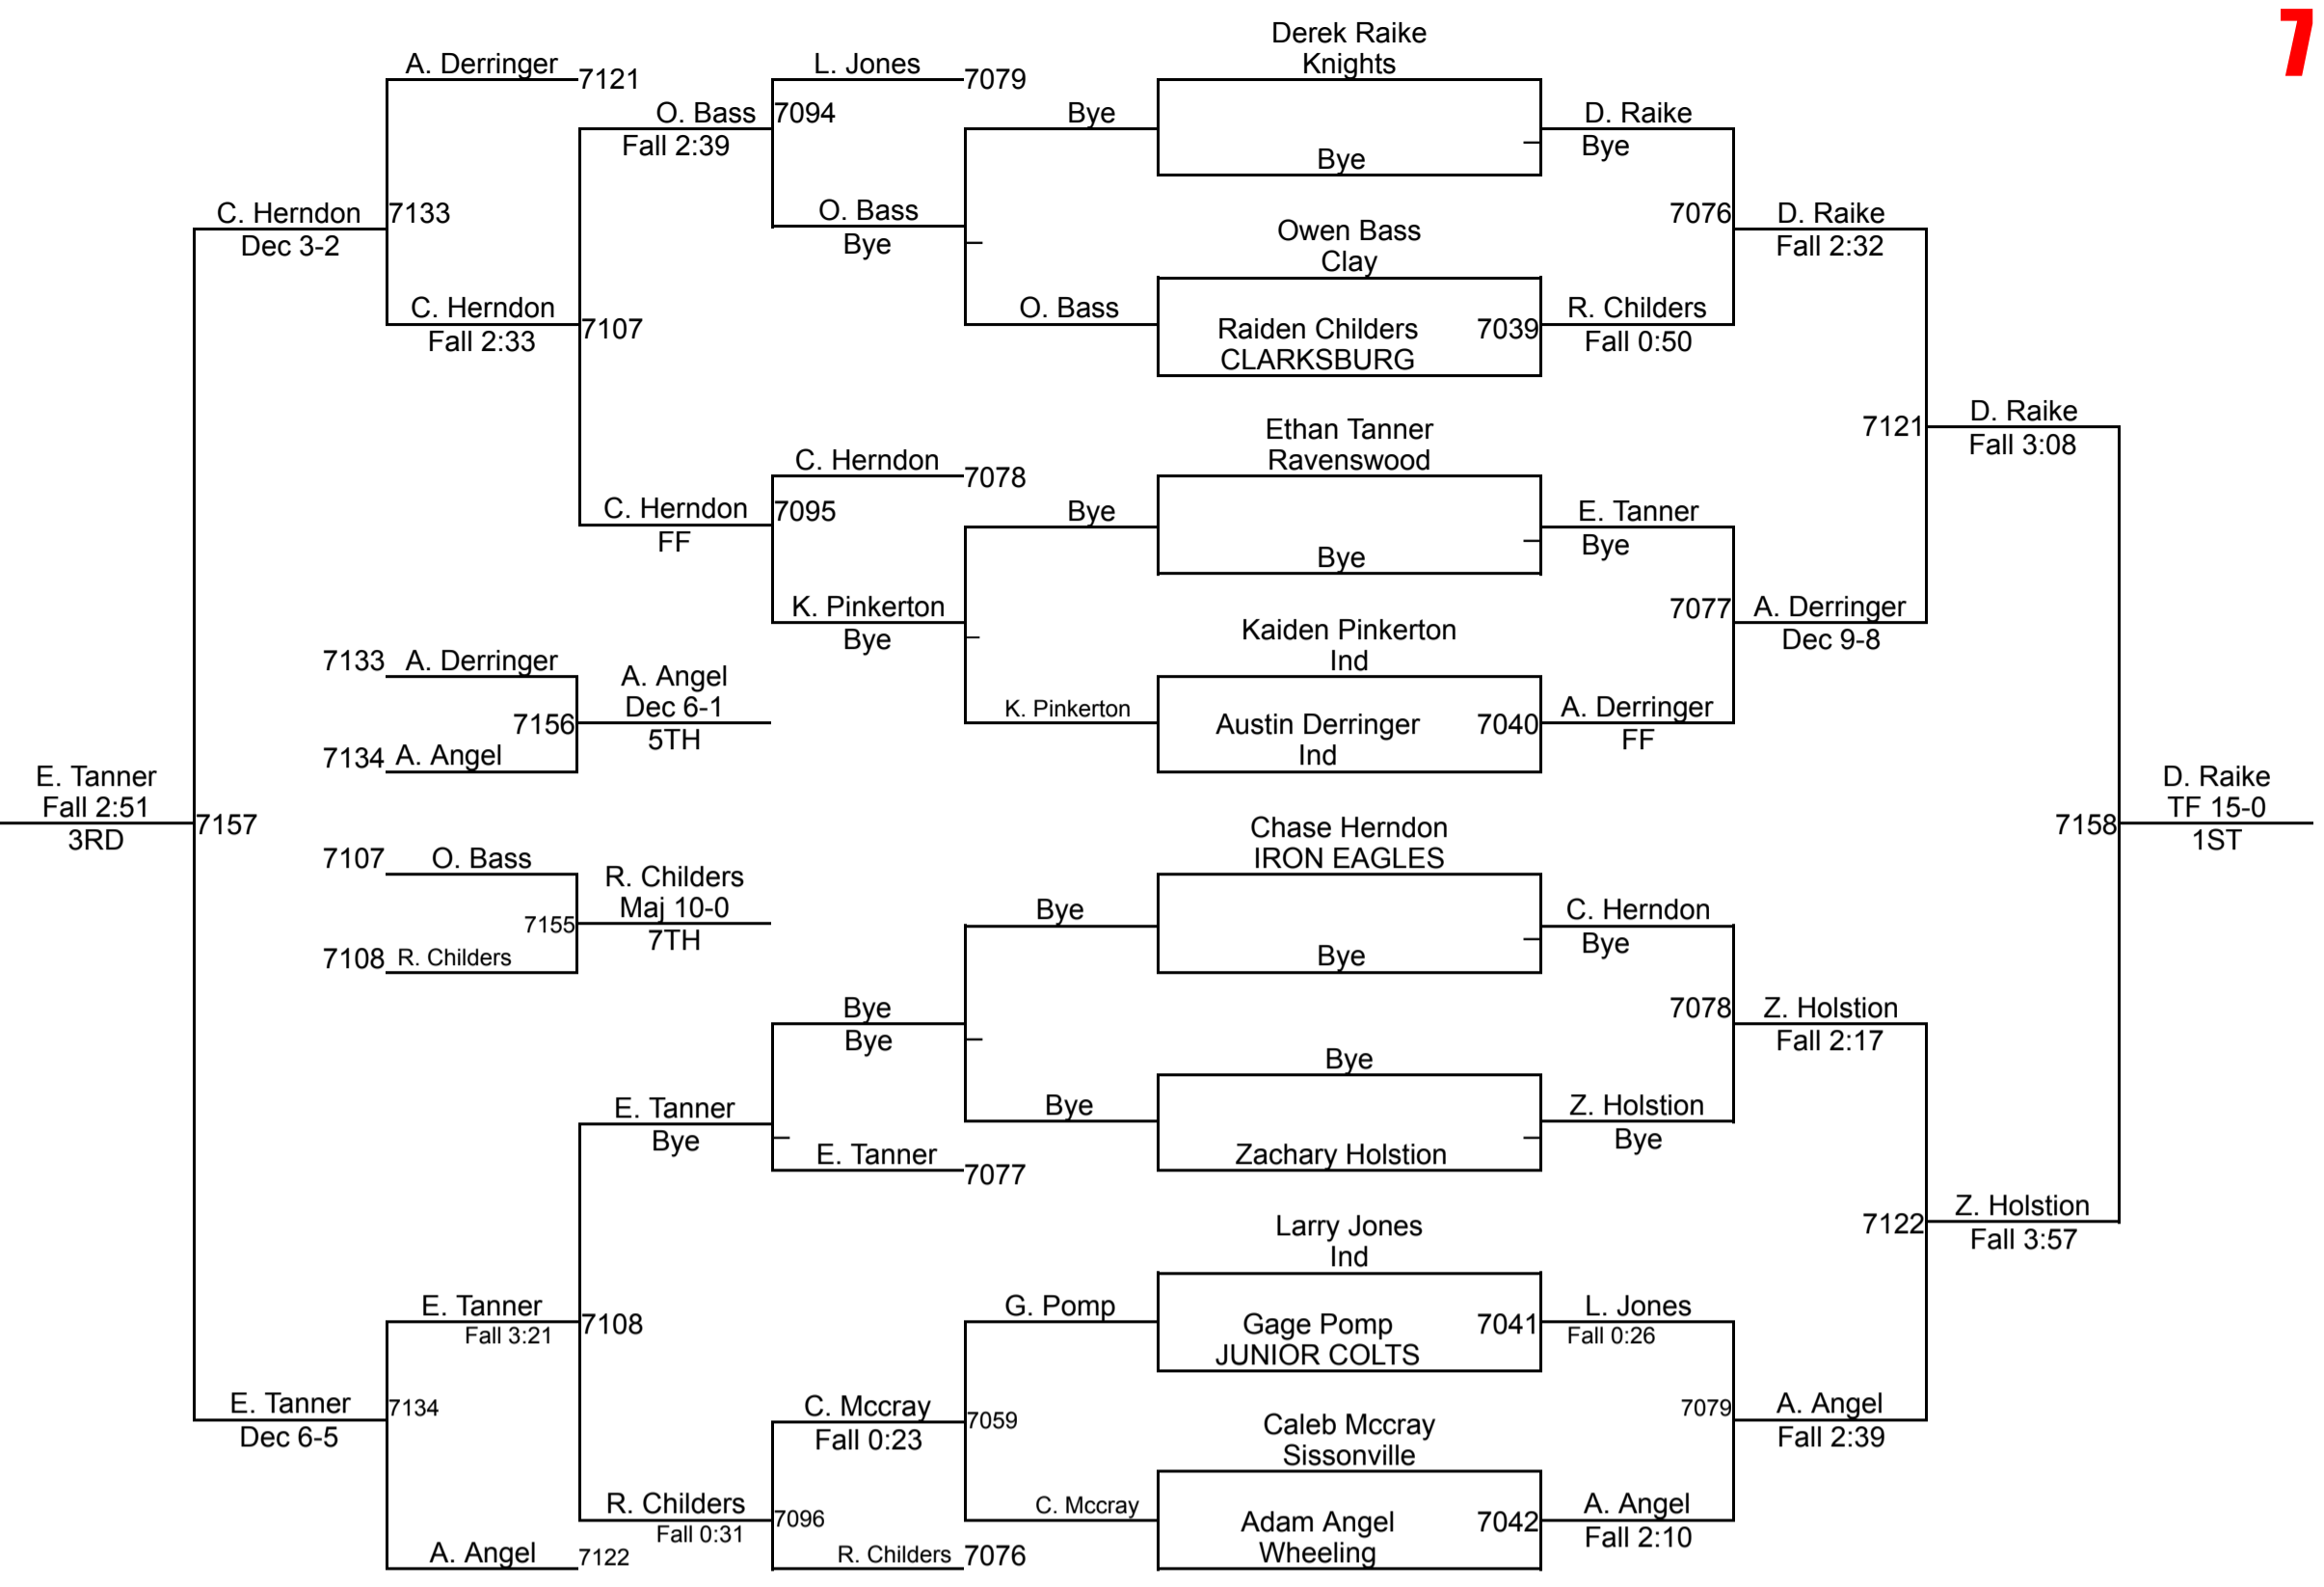

12u 160
6

WVYWA State Championship

12u HWT
8

WVYWA State Championship

Middle School 90 2

WVYWA State Championship

Middle School 95 3

WVYWA State Championship