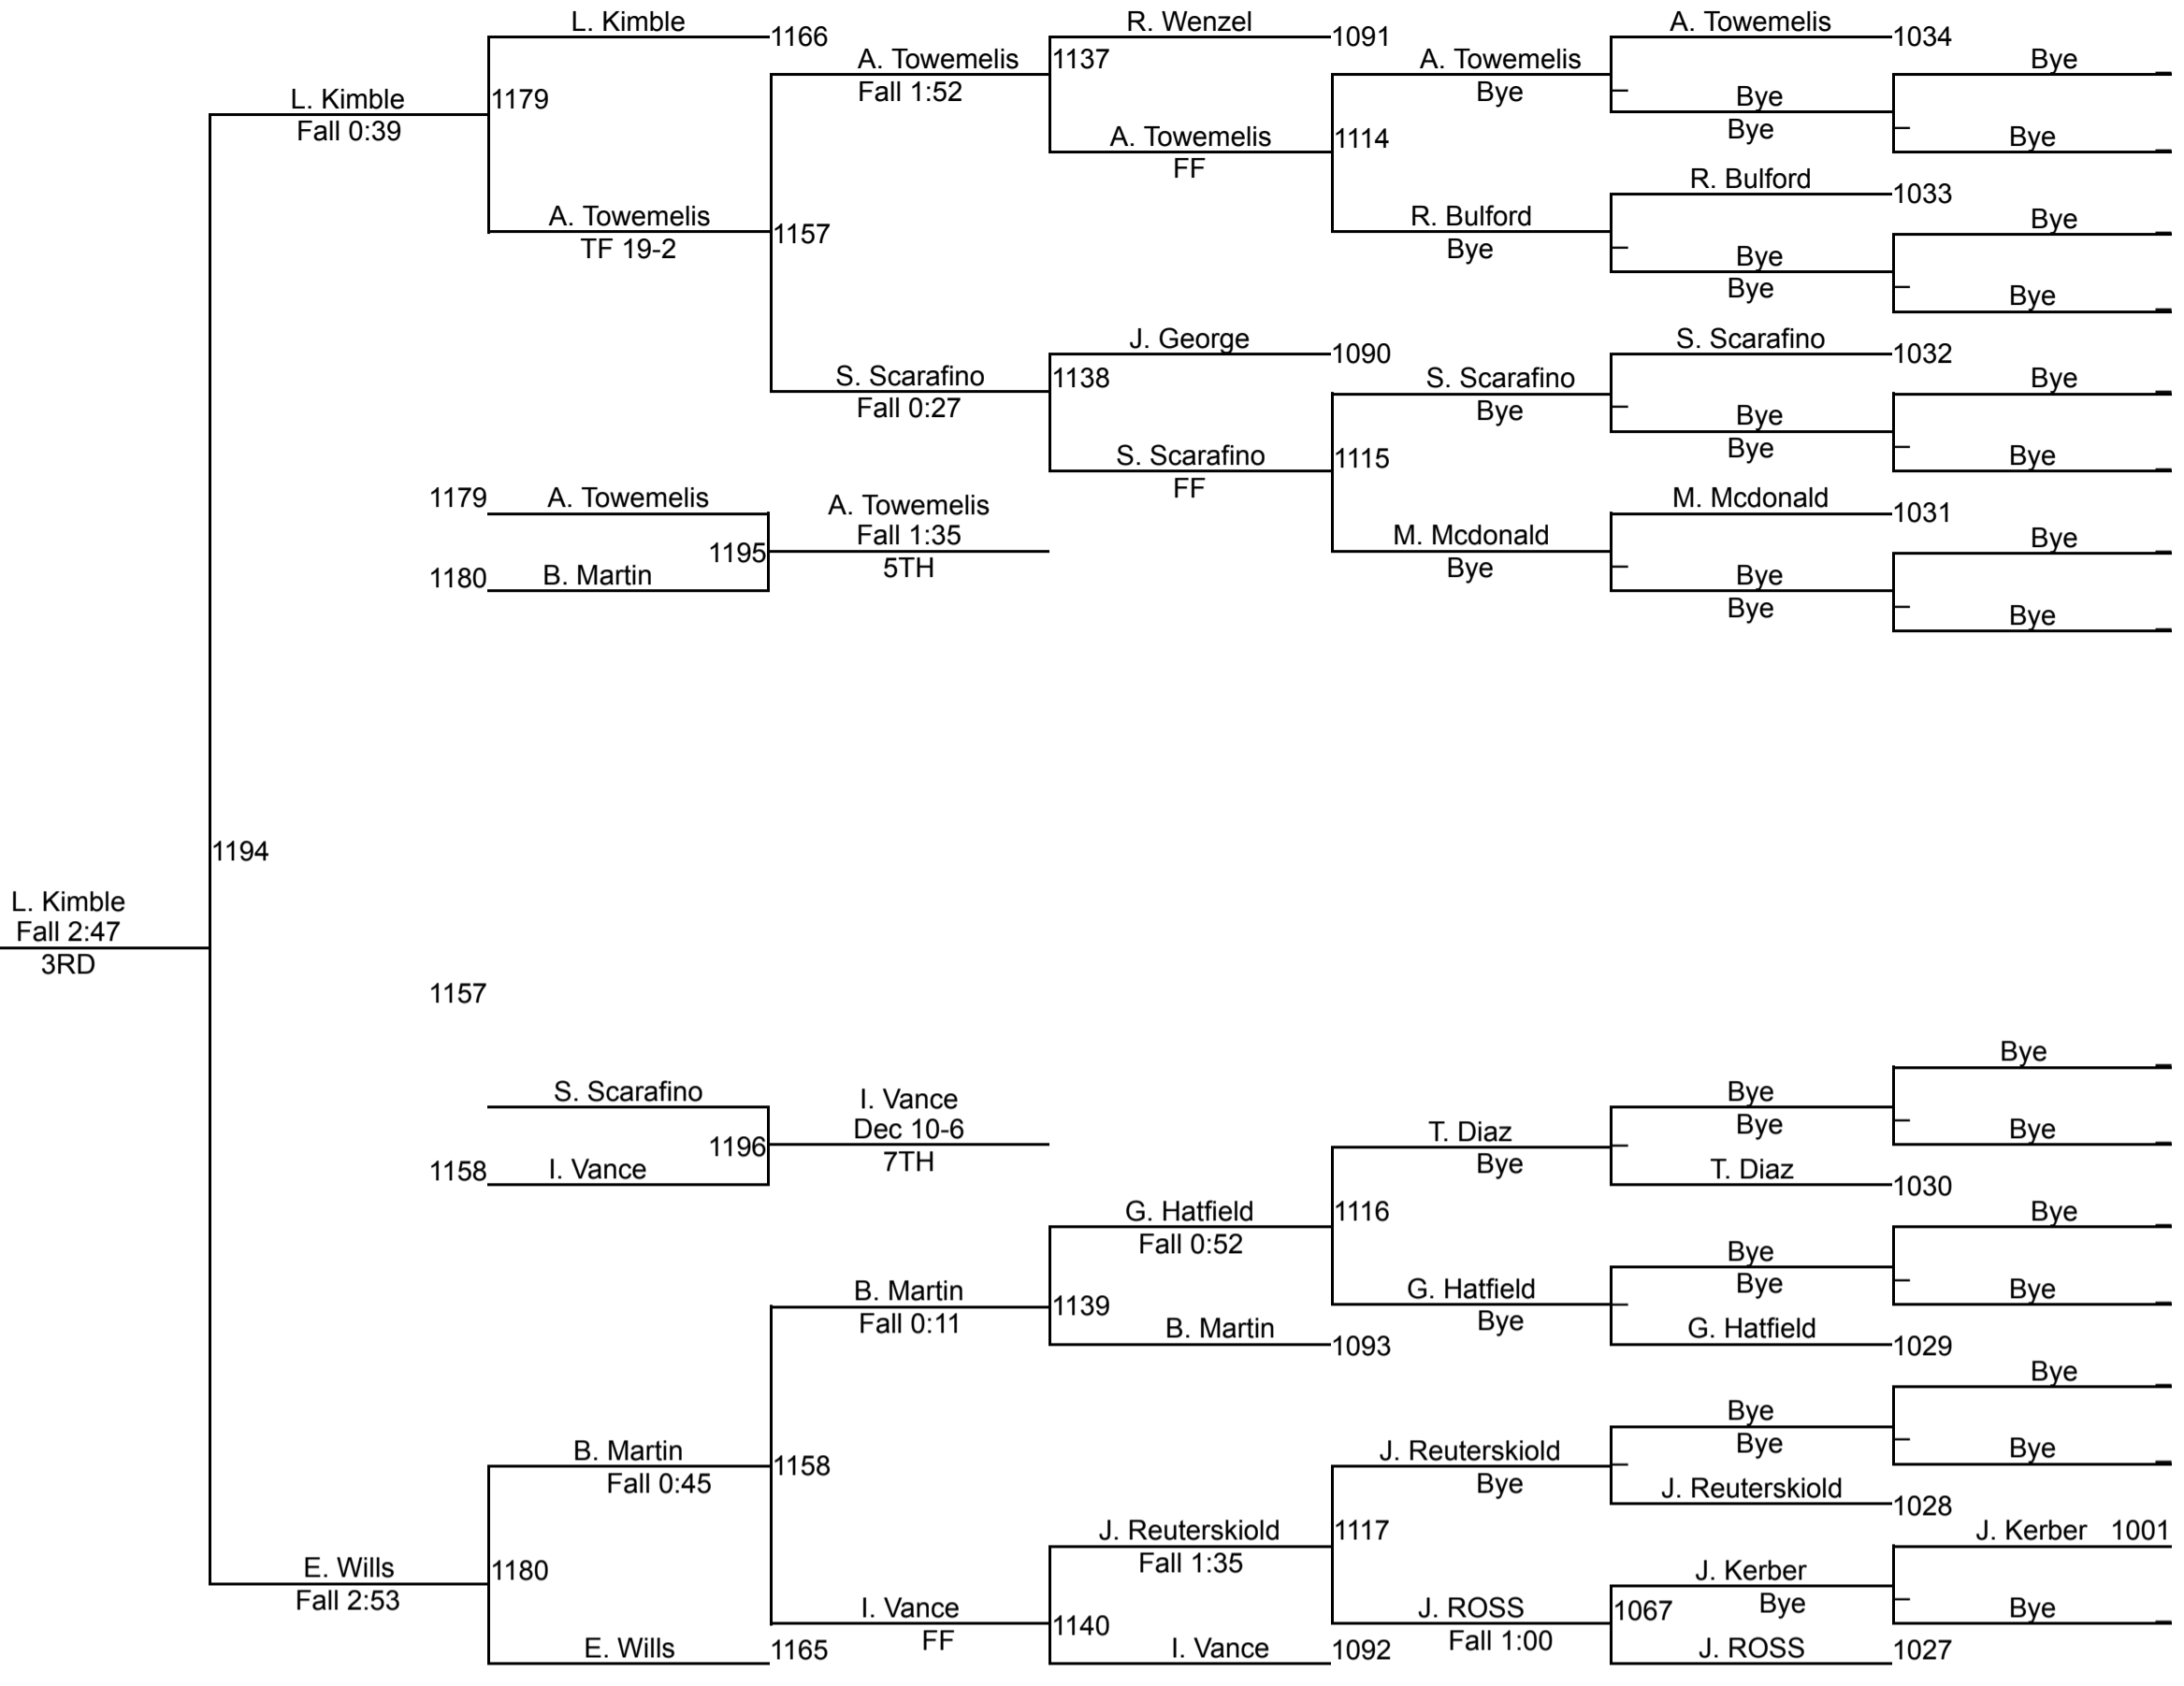

WVYWA State Championship

4u 35
1

WVYWA State Championship

4u 45
1

WVYWA State Championship

4u 50
8

WVYWA State Championship

4u HWT
8