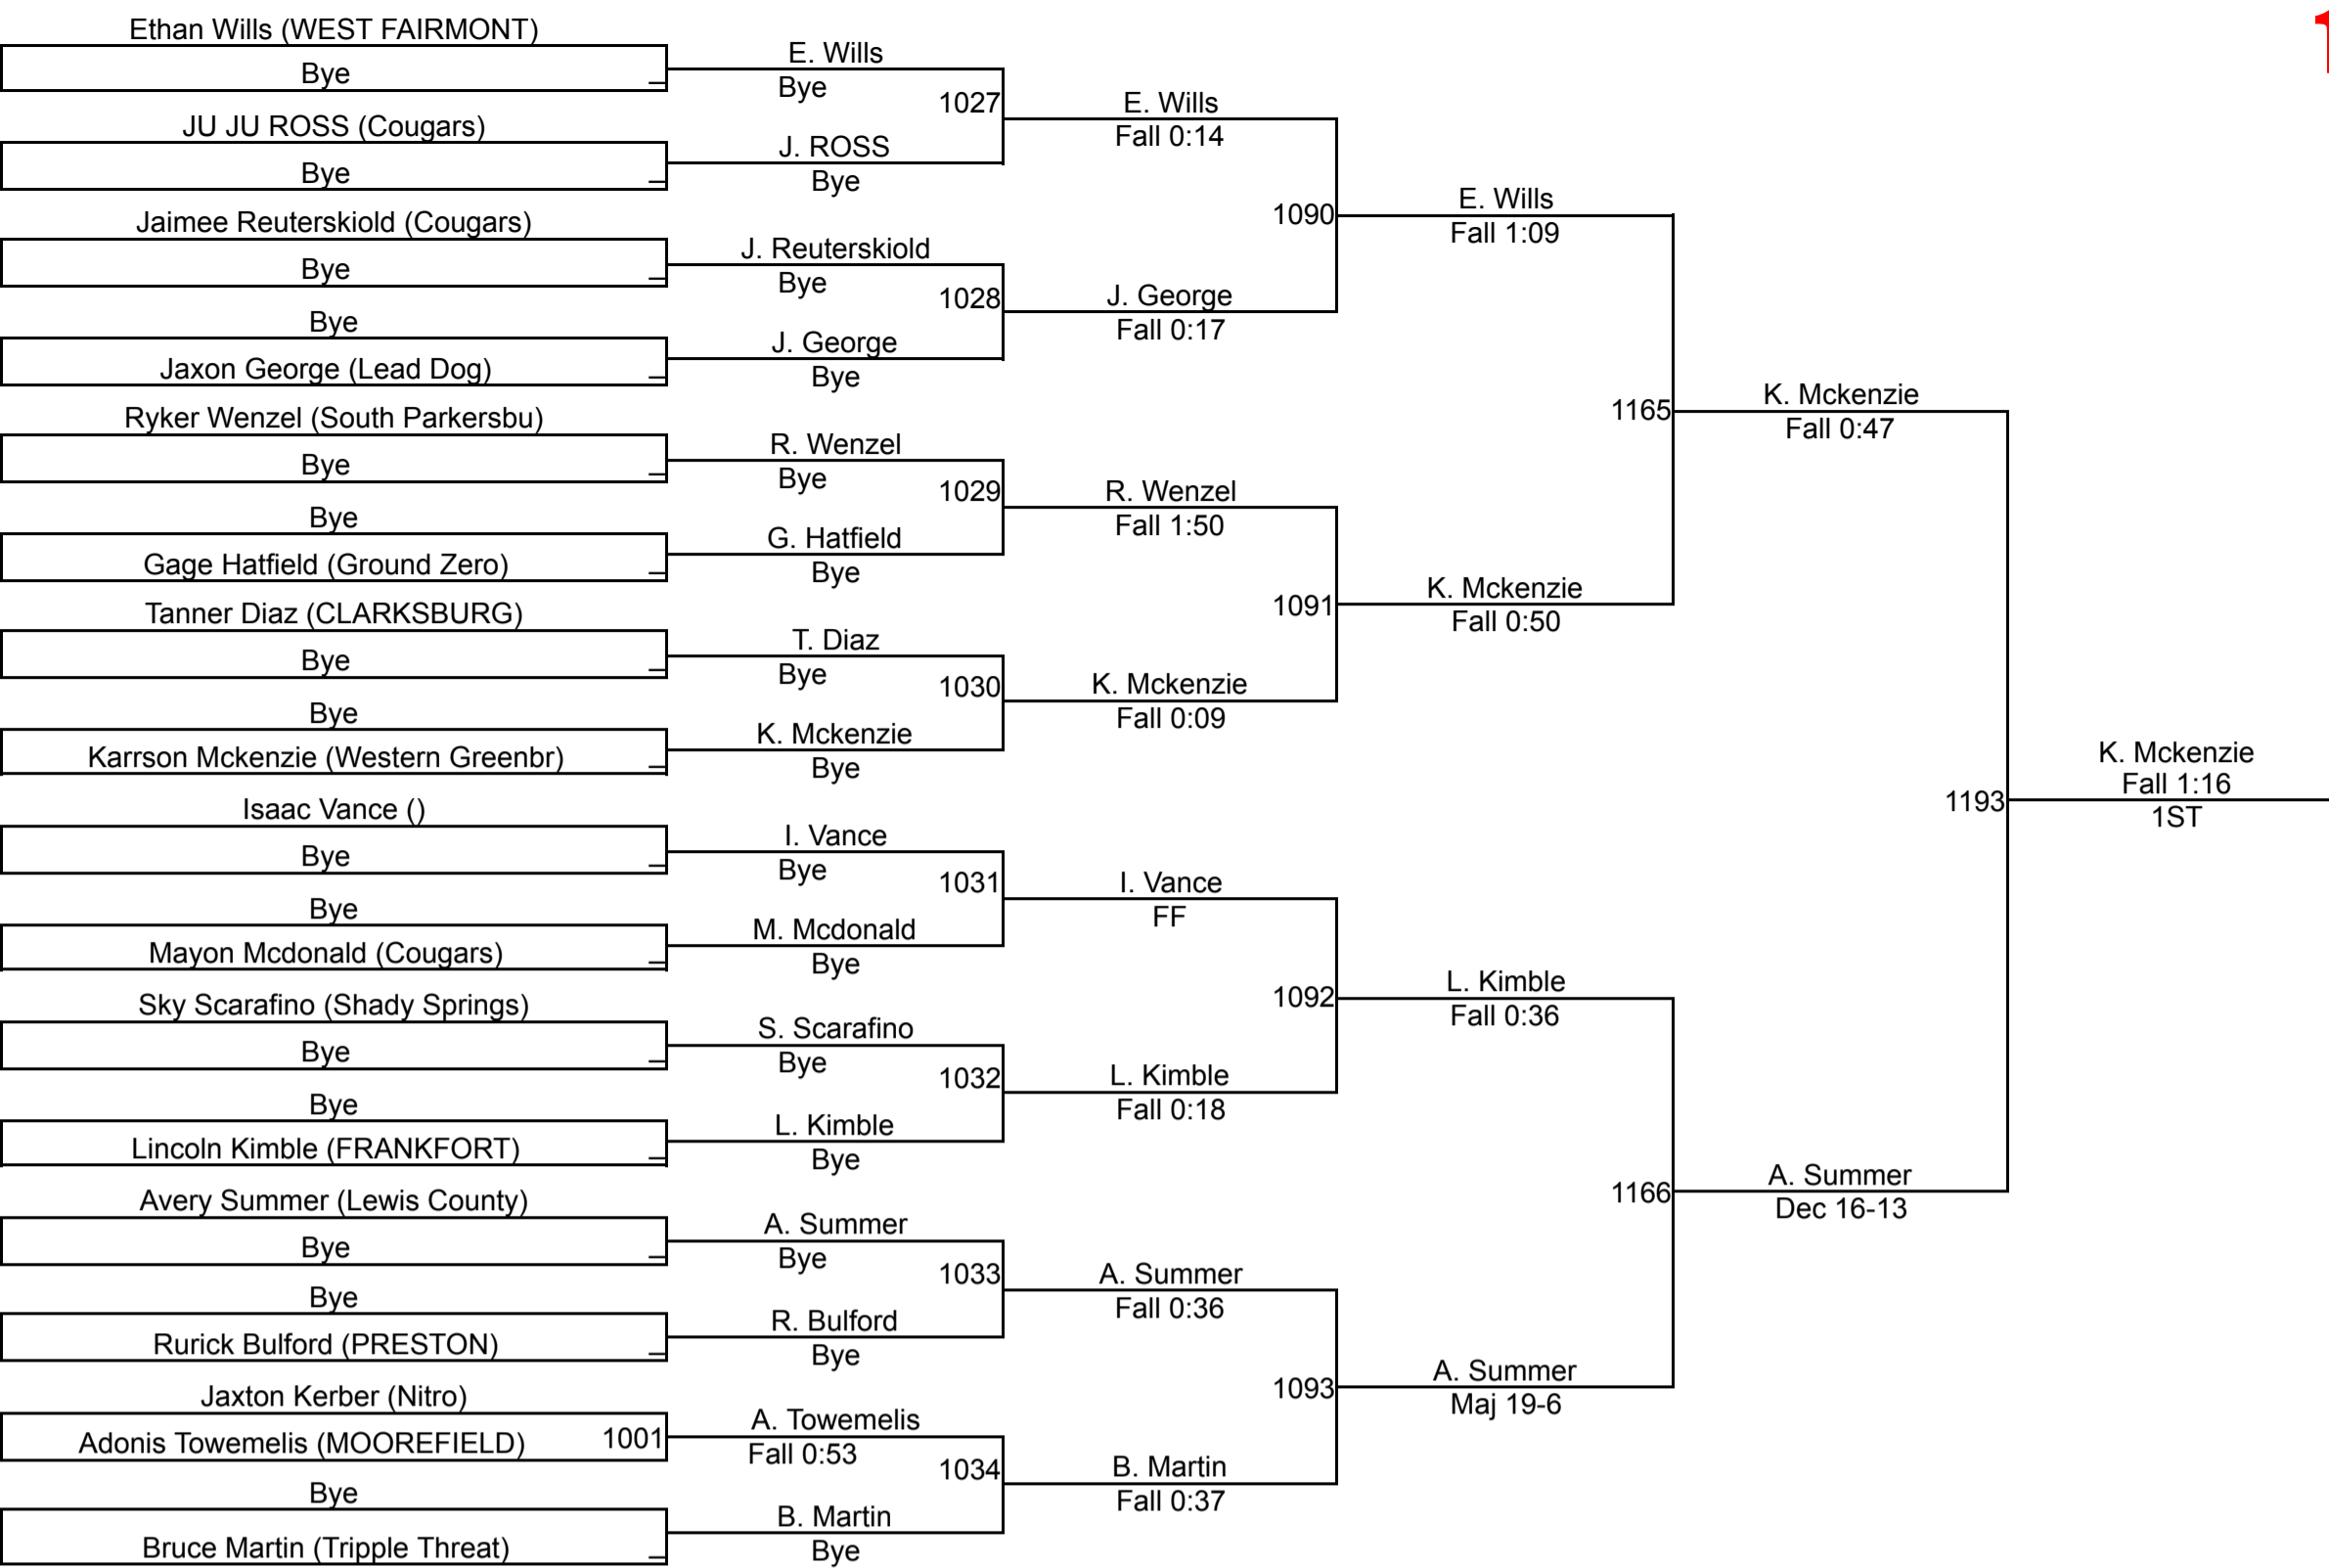

WVYWA State Championship

4u 35
1

WVYWA State Championship

4u 45
1

WVYWA State Championship

4u 50
8

WVYWA State Championship

4u HWT
8