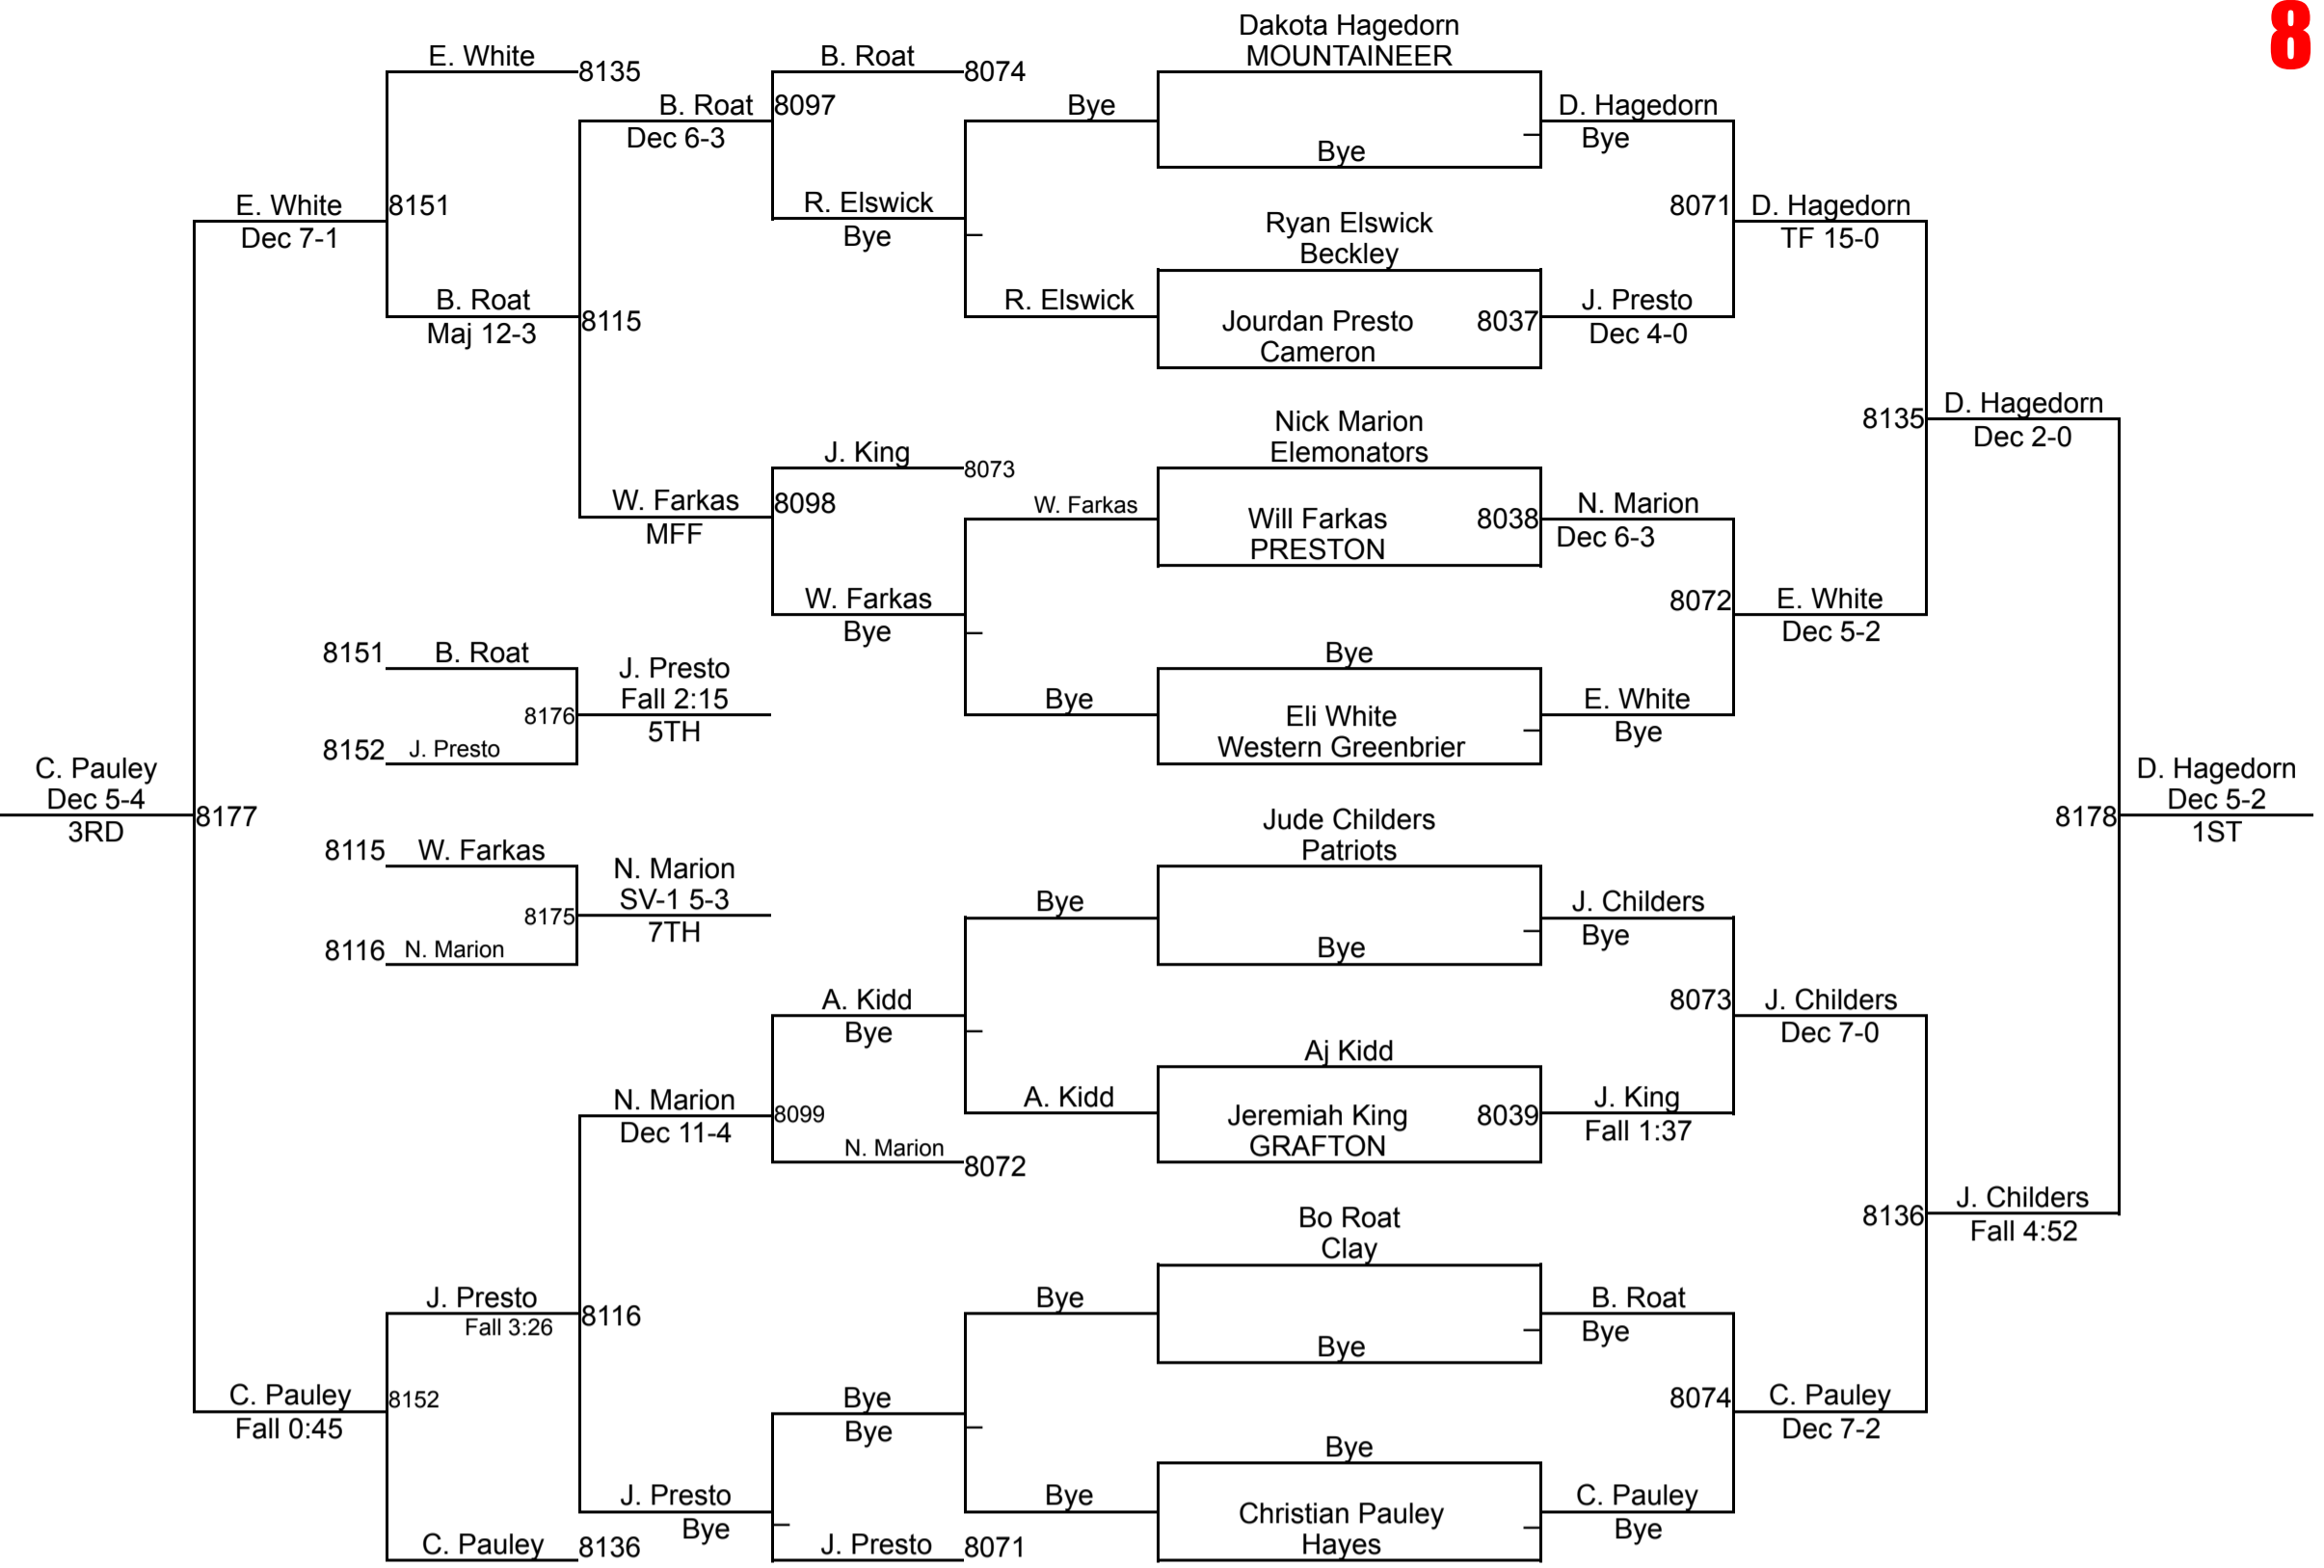

12u 160
6

WVYWA State Championship

12u HWT
8

WVYWA State Championship

Middle School 90 2

WVYWA State Championship

Middle School 95 3

WVYWA State Championship