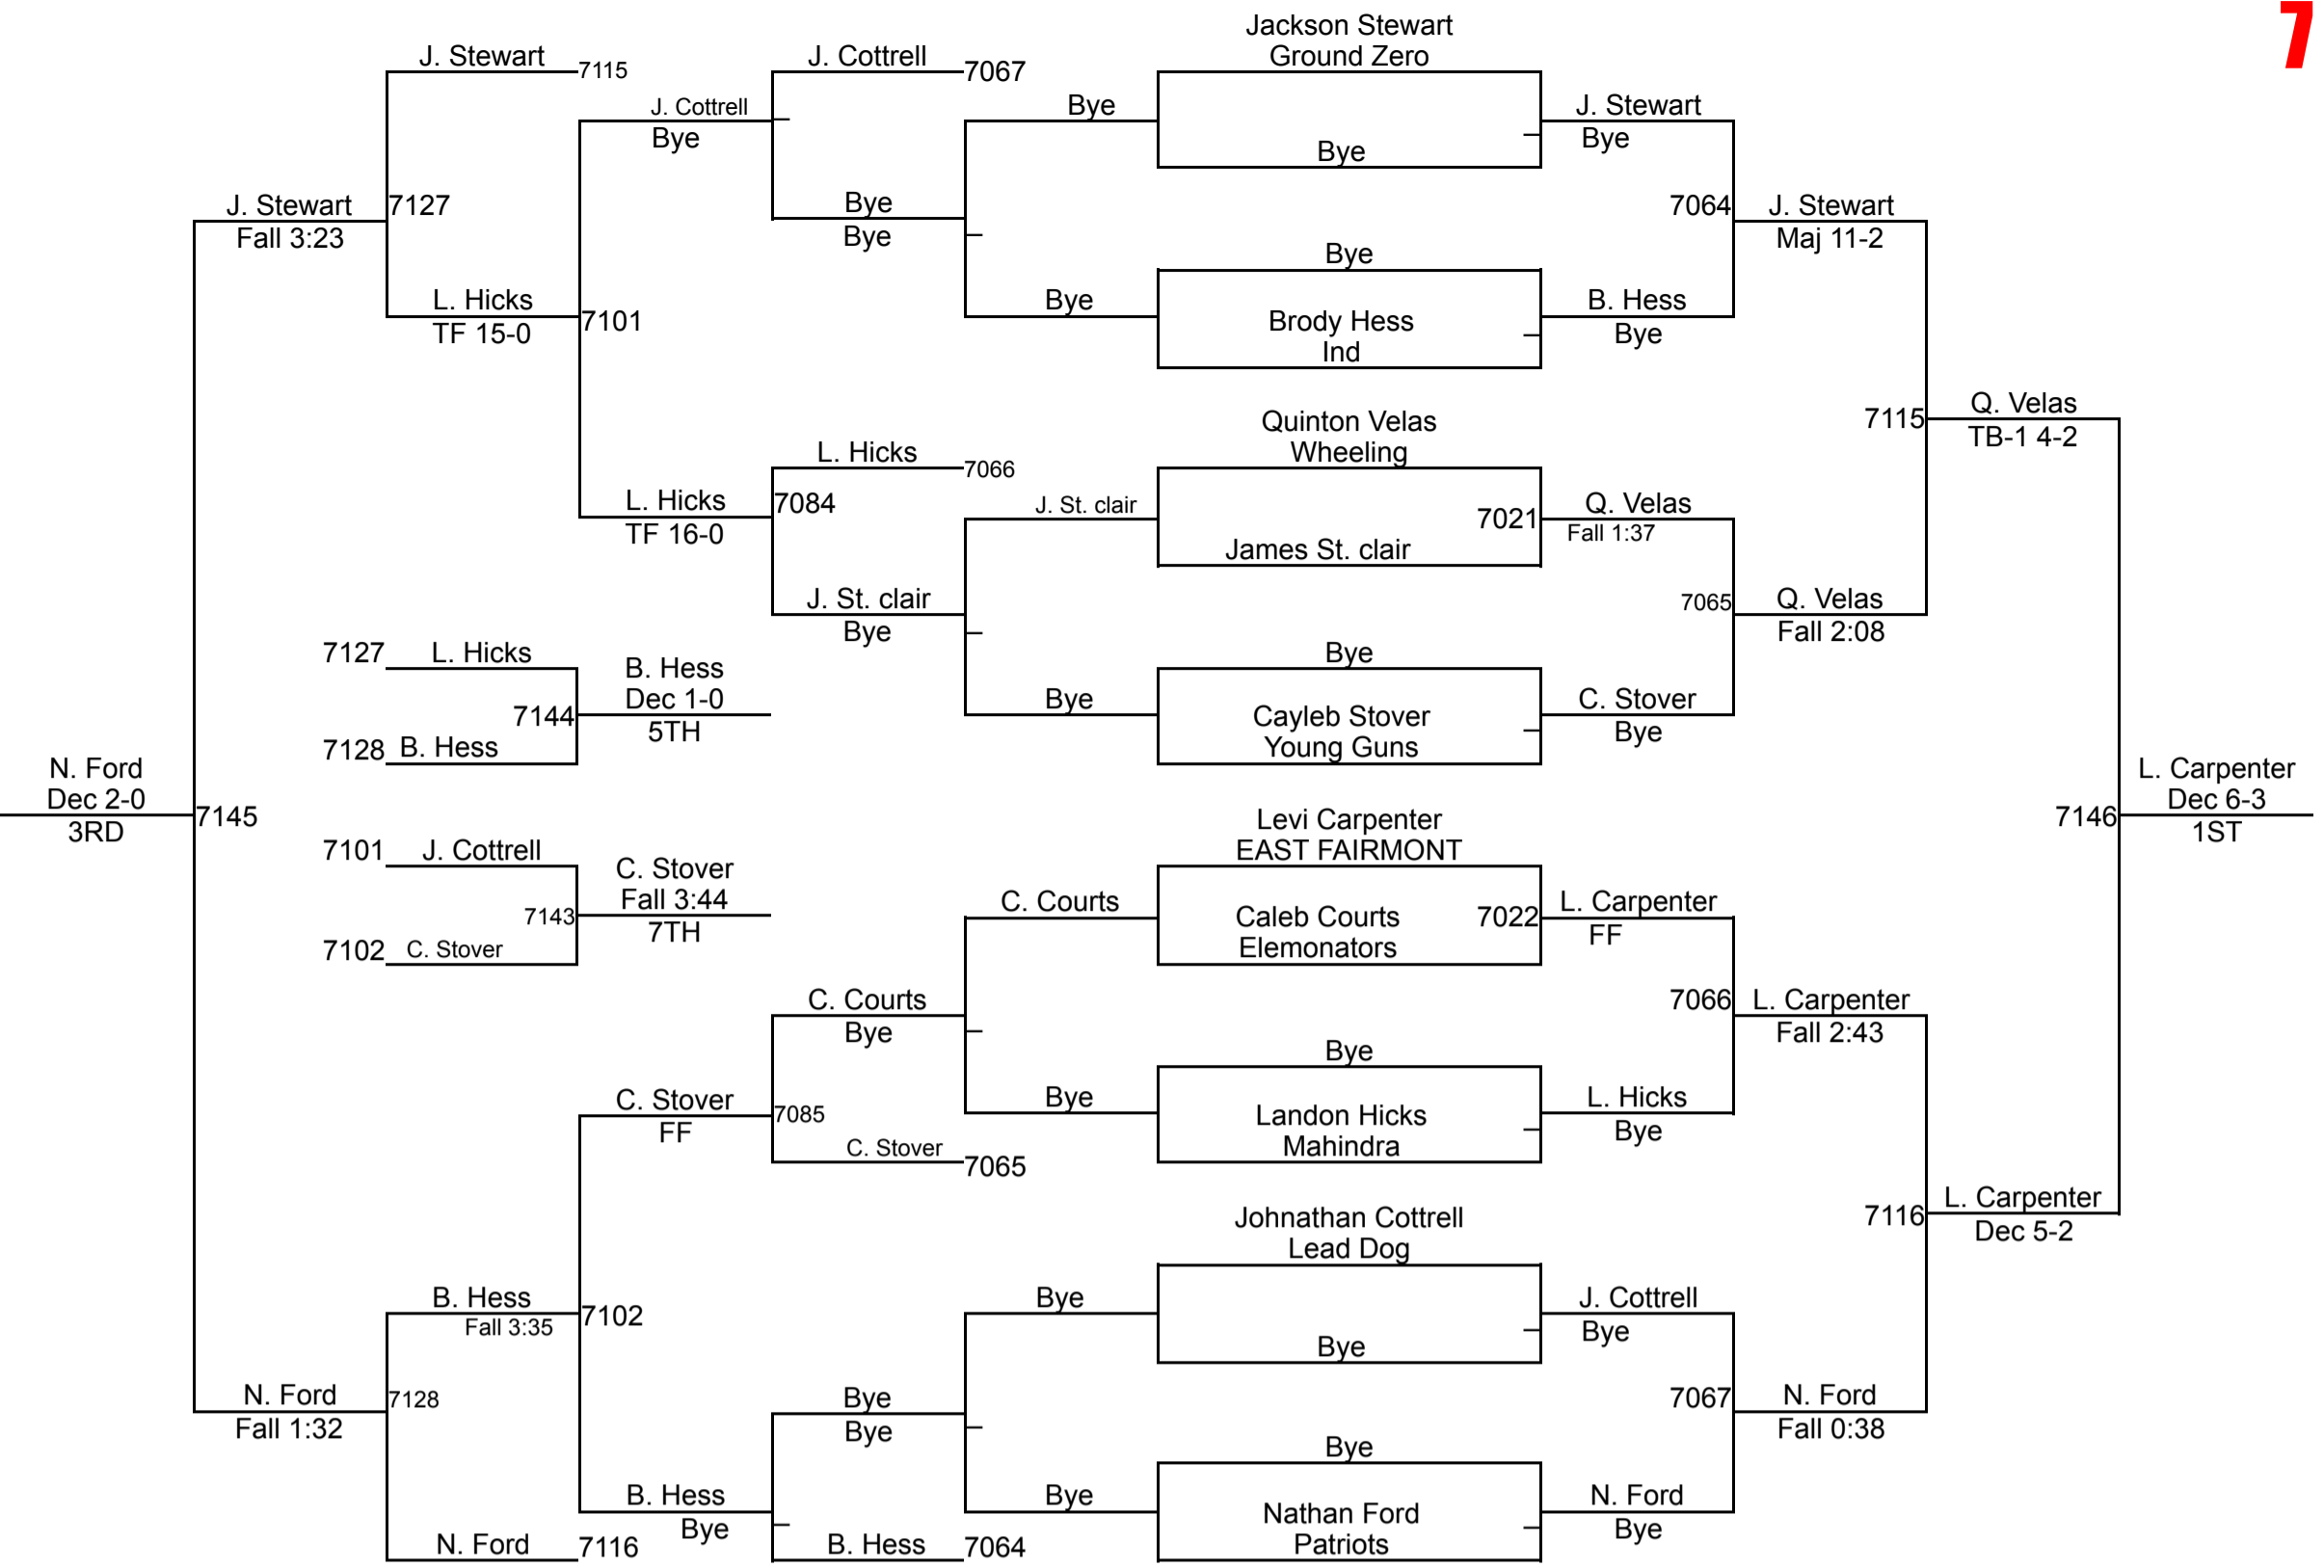

12u 160
6

WVYWA State Championship

12u HWT
8

WVYWA State Championship

Middle School 90 2

WVYWA State Championship

Middle School 95 3

WVYWA State Championship