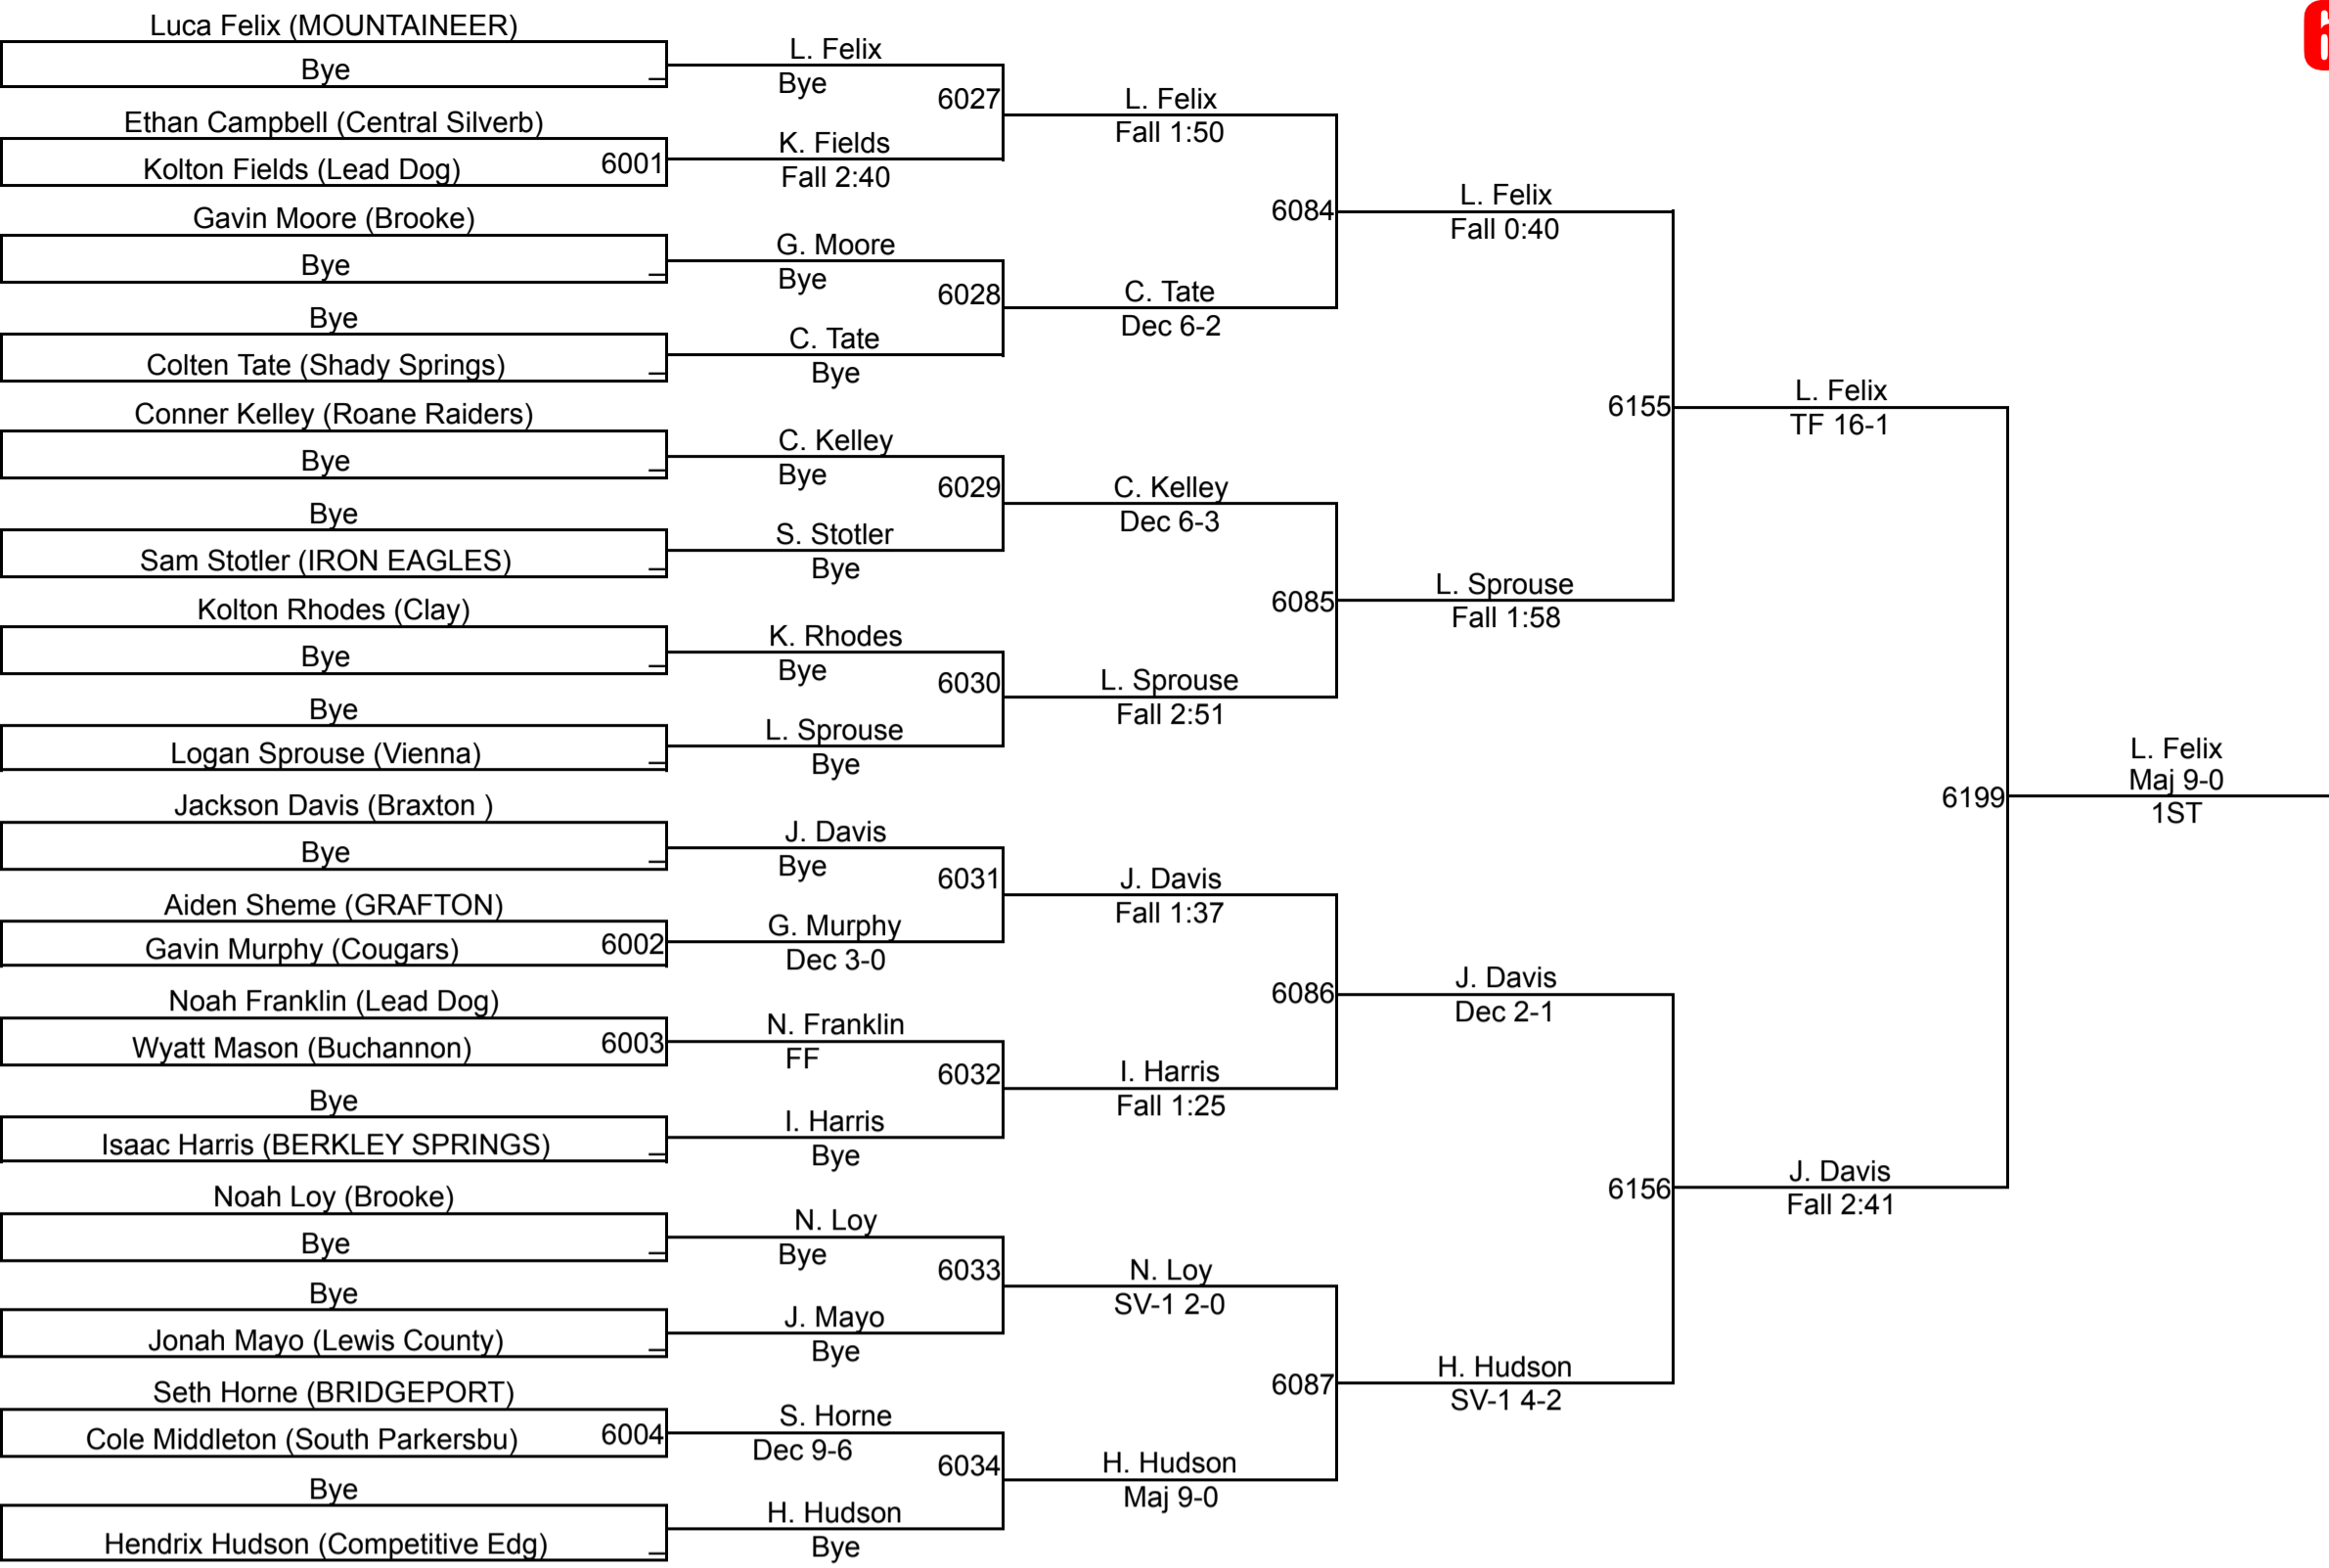

12u 90
6

WVYWA State Championship

12u 95
6

WVYWA State Championship

12u 100
6

WVYWA State Championship

12u 105
6

WVYWA State Championship