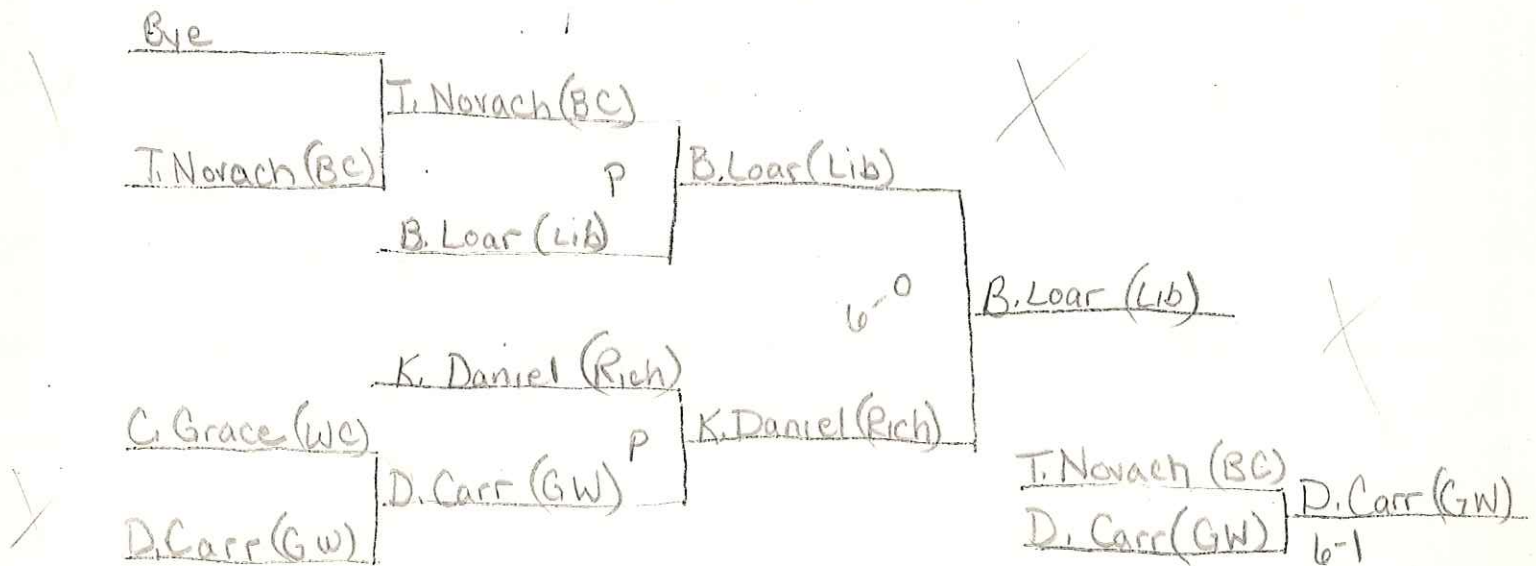

CHAMPIONSHIP

1982 Region 4 AA

98

WEIGHT
CLASS

CONSOLATION

CHAMPIONSHIP

105

WEIGHT CLASS

98

CONSOLATION

CHAMPIONSHIP

112
WEIGHT
CLASS

105

Champion
stay in uniform

CONSOLATION

CHAMPIONSHIP