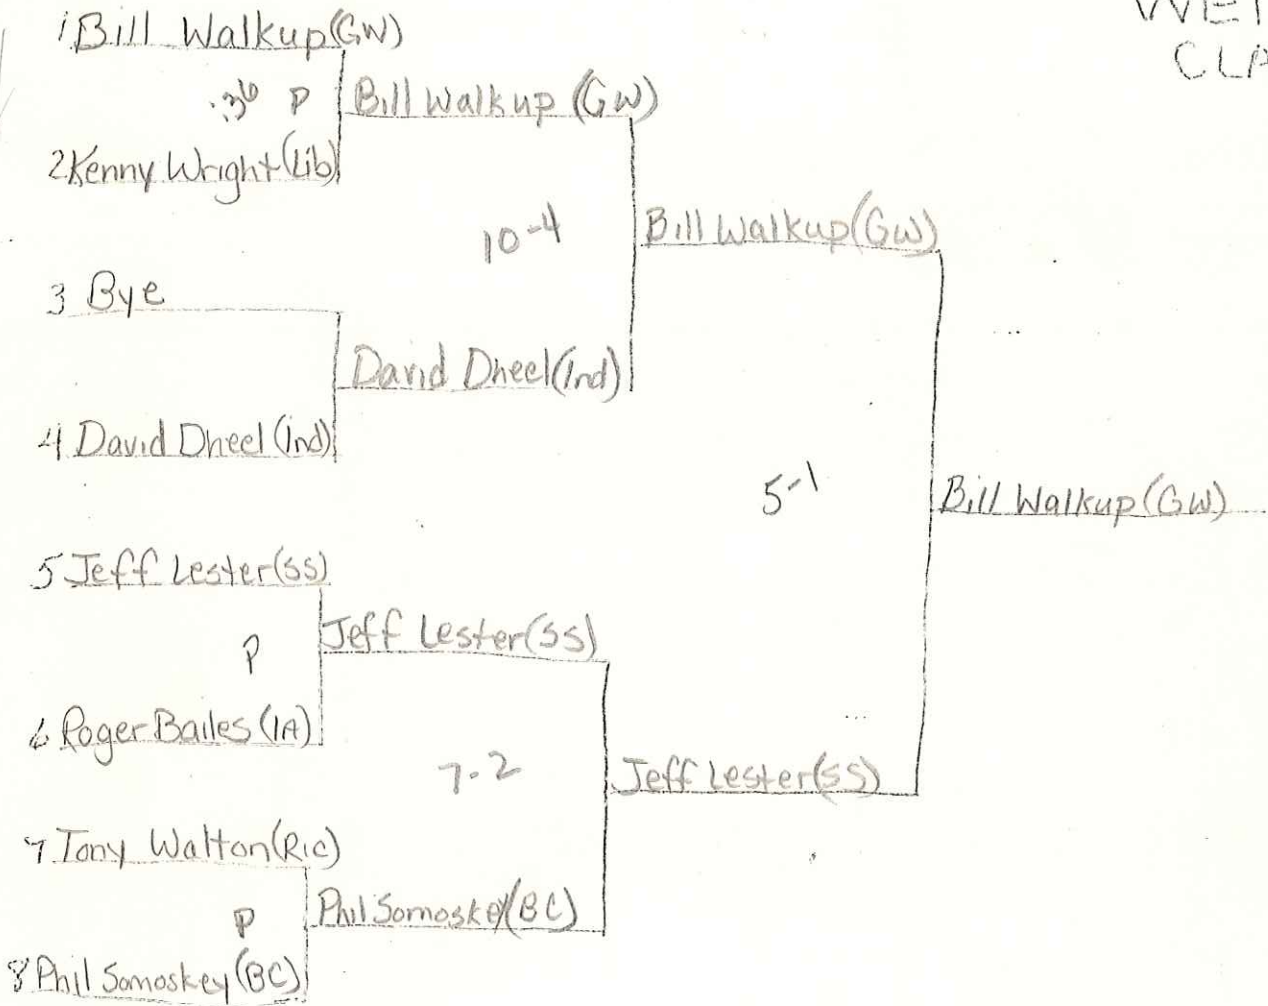

CHAMPIONSHIP

1982 Region 4 AA

98

WEIGHT
CLASS

CONSOLATION

CHAMPIONSHIP

105

WEIGHT CLASS