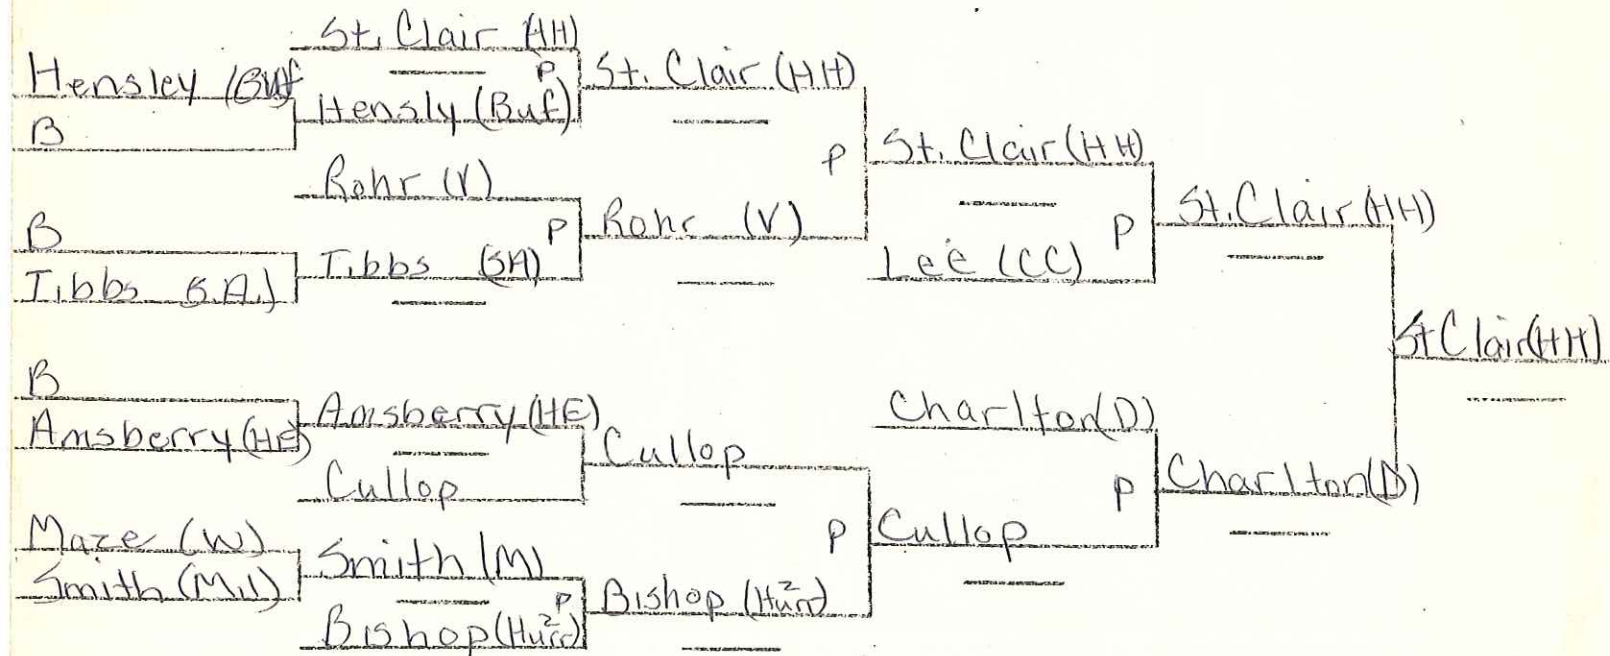

Championship

98 Wt. Class

Consolation

Red Dog - 1980

Championship

105 Wt. Class

Consolation

Championship