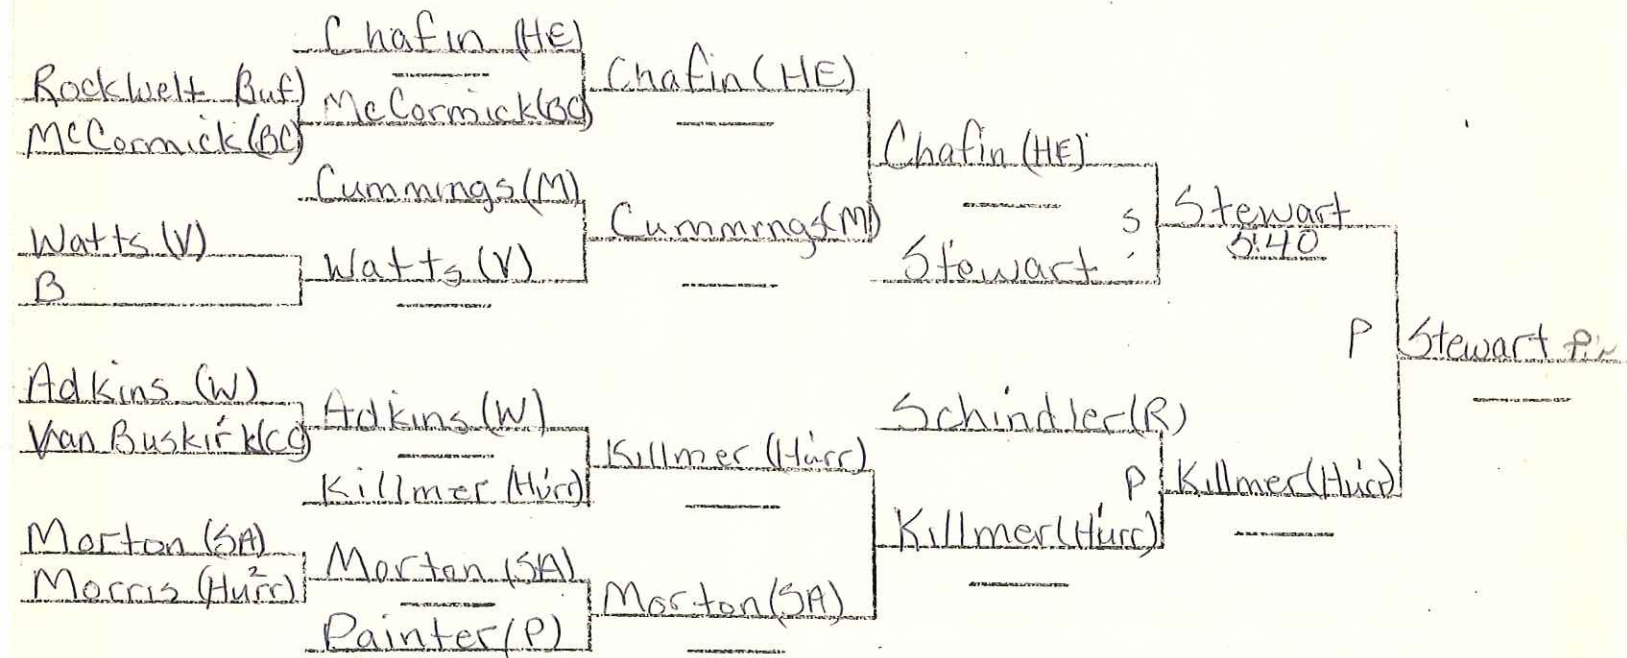

Consolation