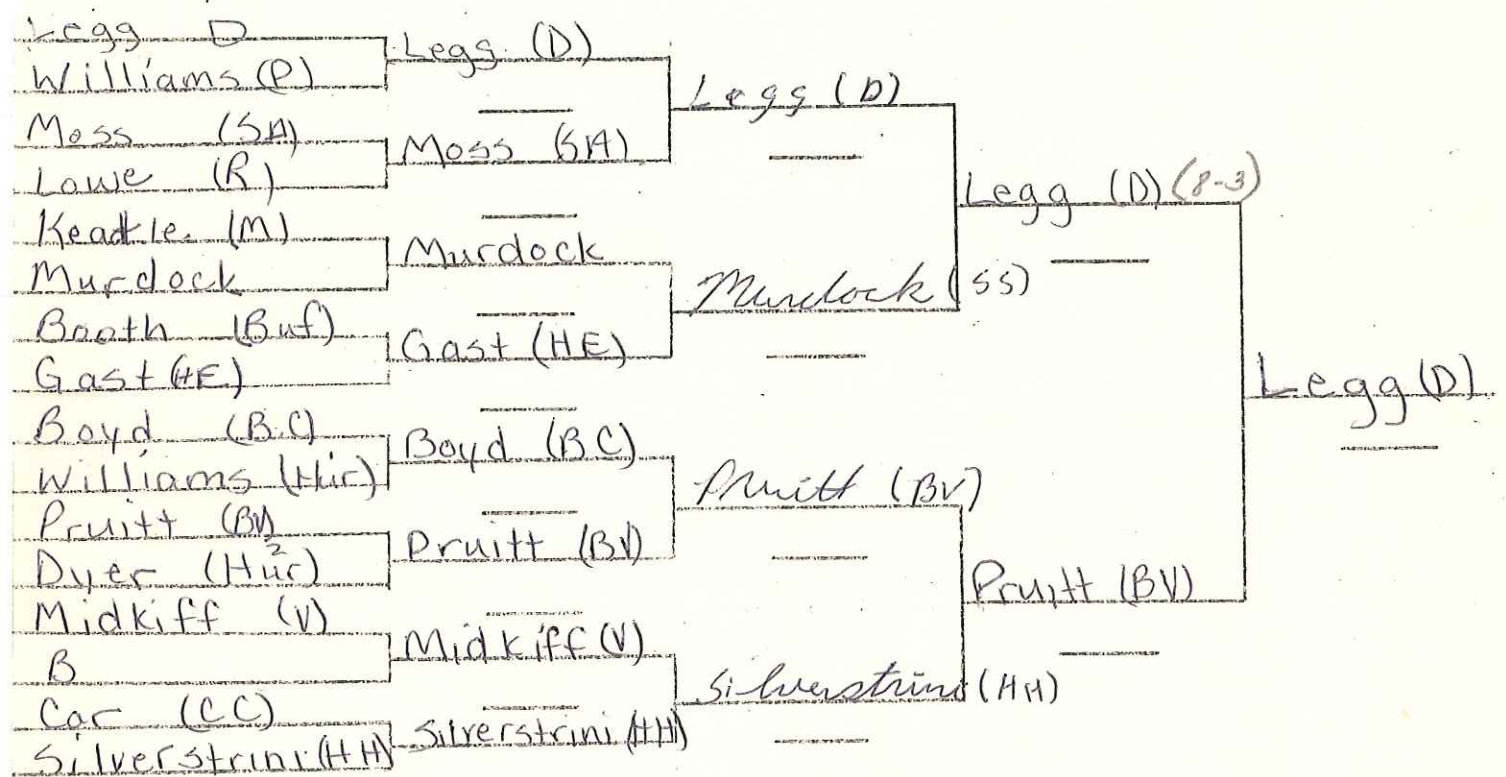

Championship

126 Wt. Class