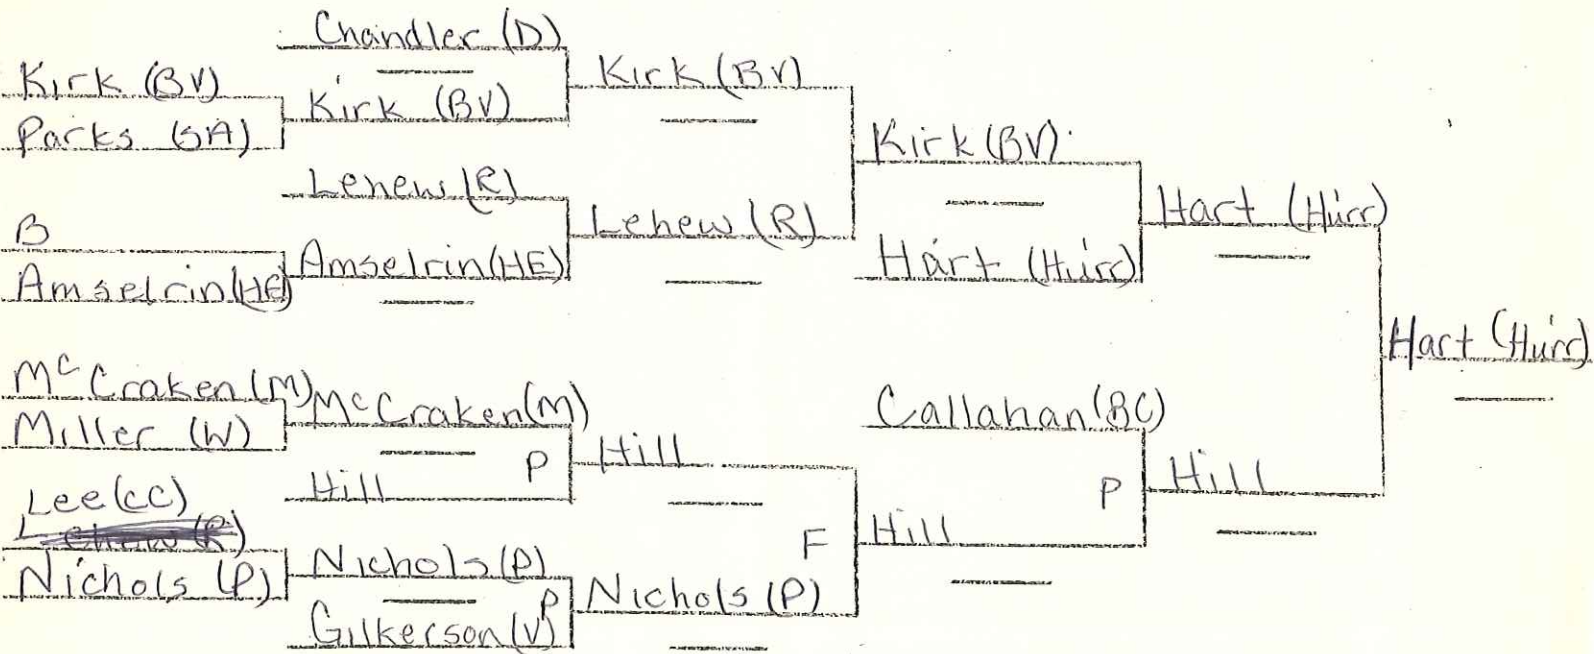

Consolation