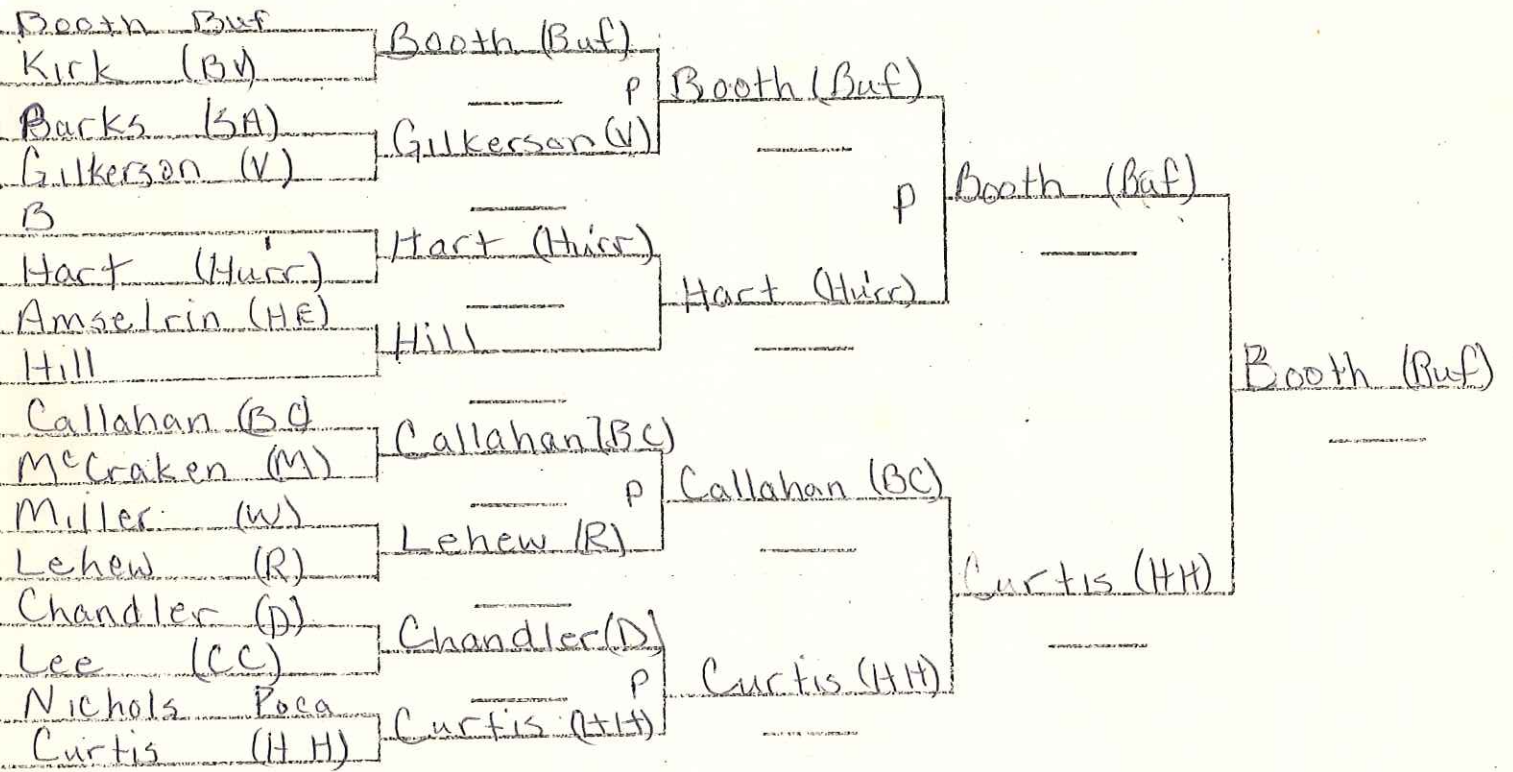

Championship

112 Wt. Class