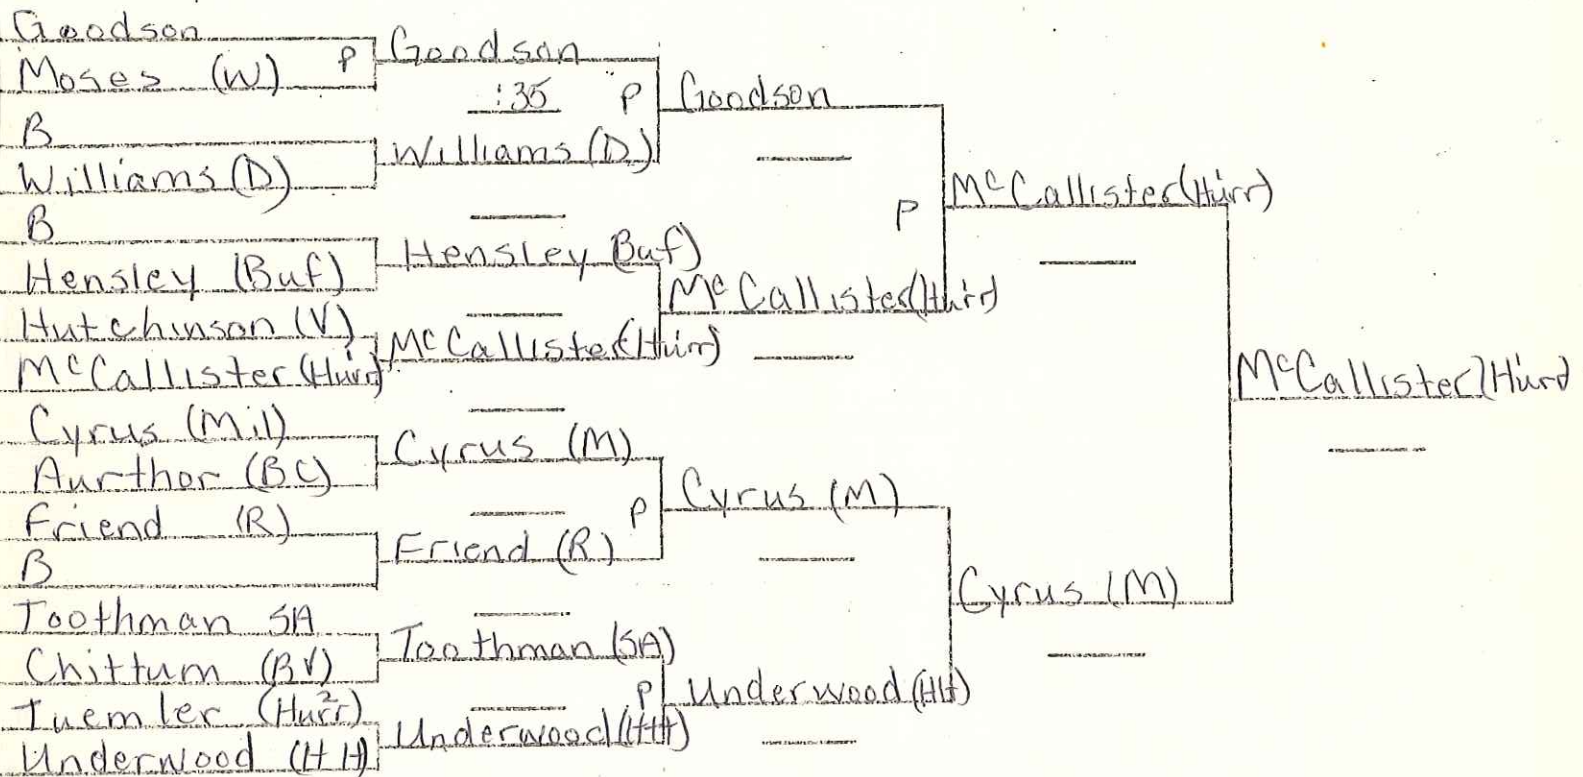

Championship

119 Wt. Class