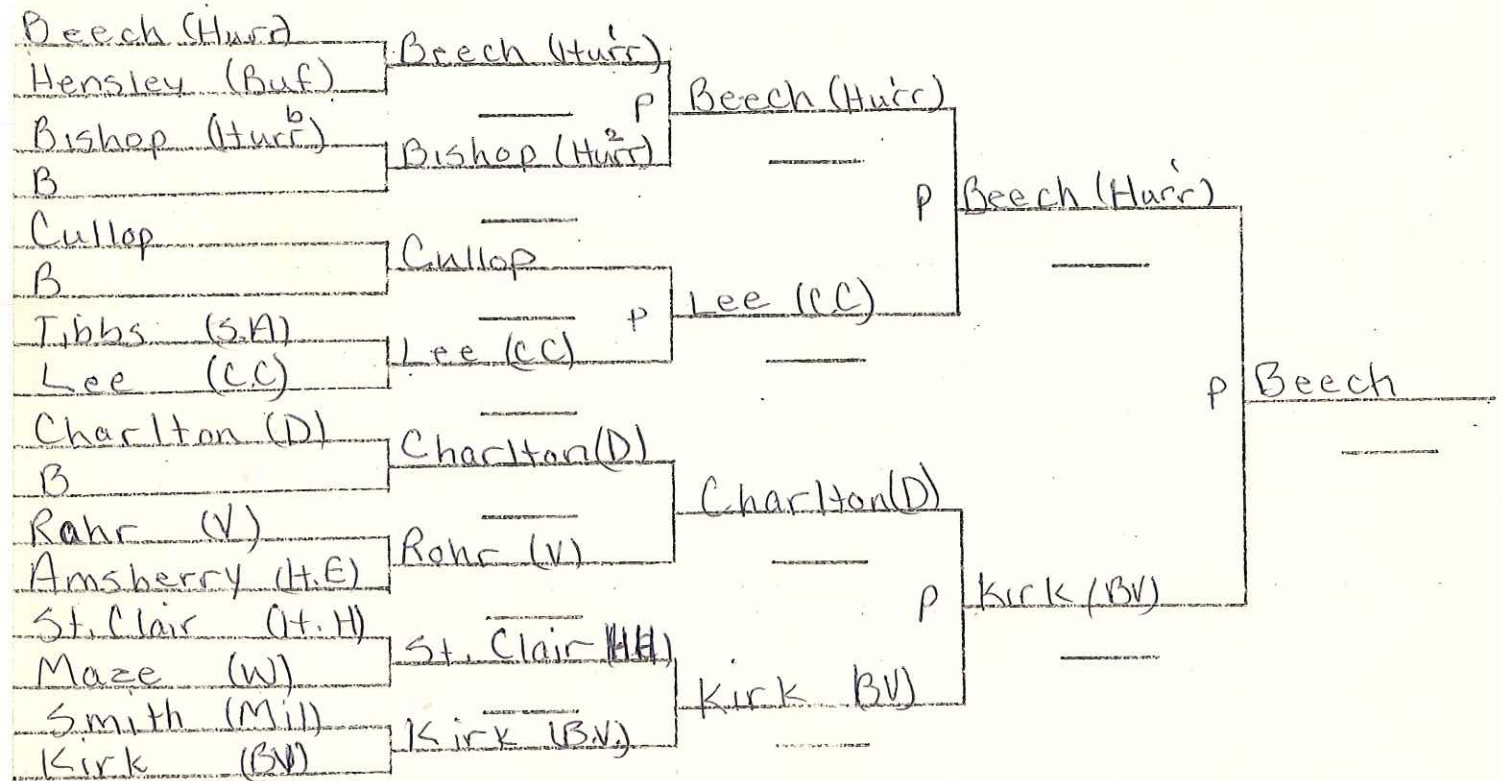

Championship

98 Wt. Class

Consolation

Red Dog - 1980

Championship

105 Wt. Class

Consolation

Championship