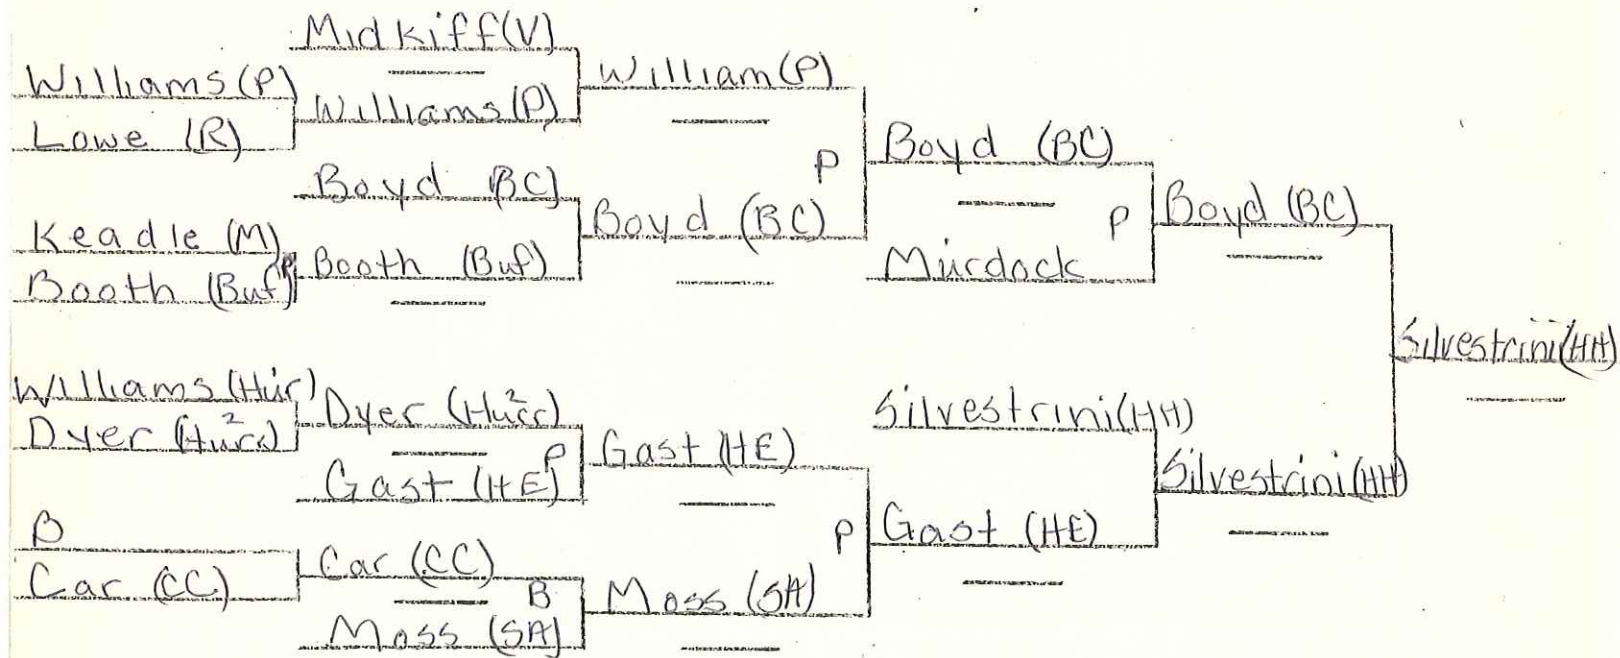

Consolation