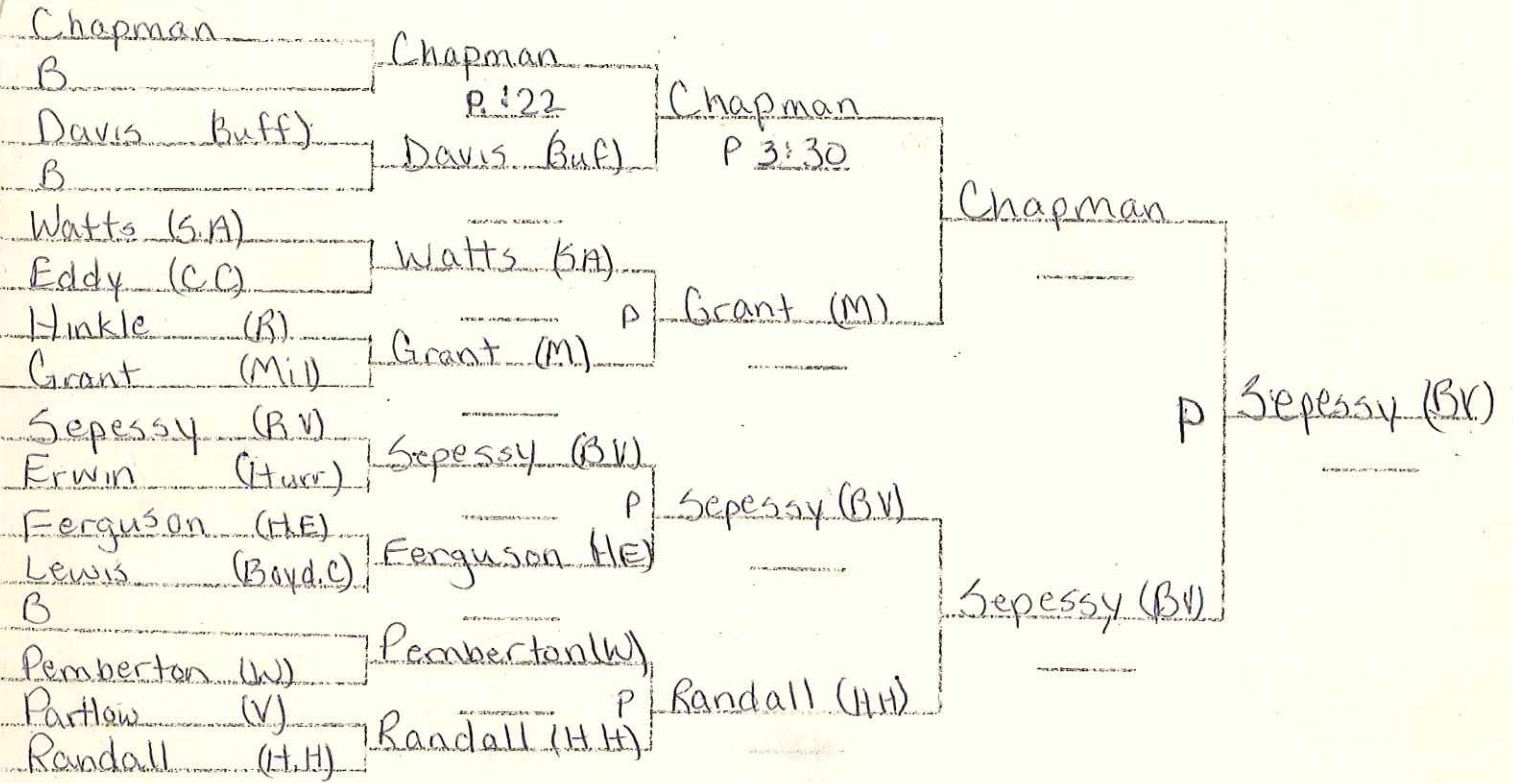

Championship

98 Wt. Class

Consolation

Red Dog - 1980

Championship

105 Wt. Class

Consolation

Championship