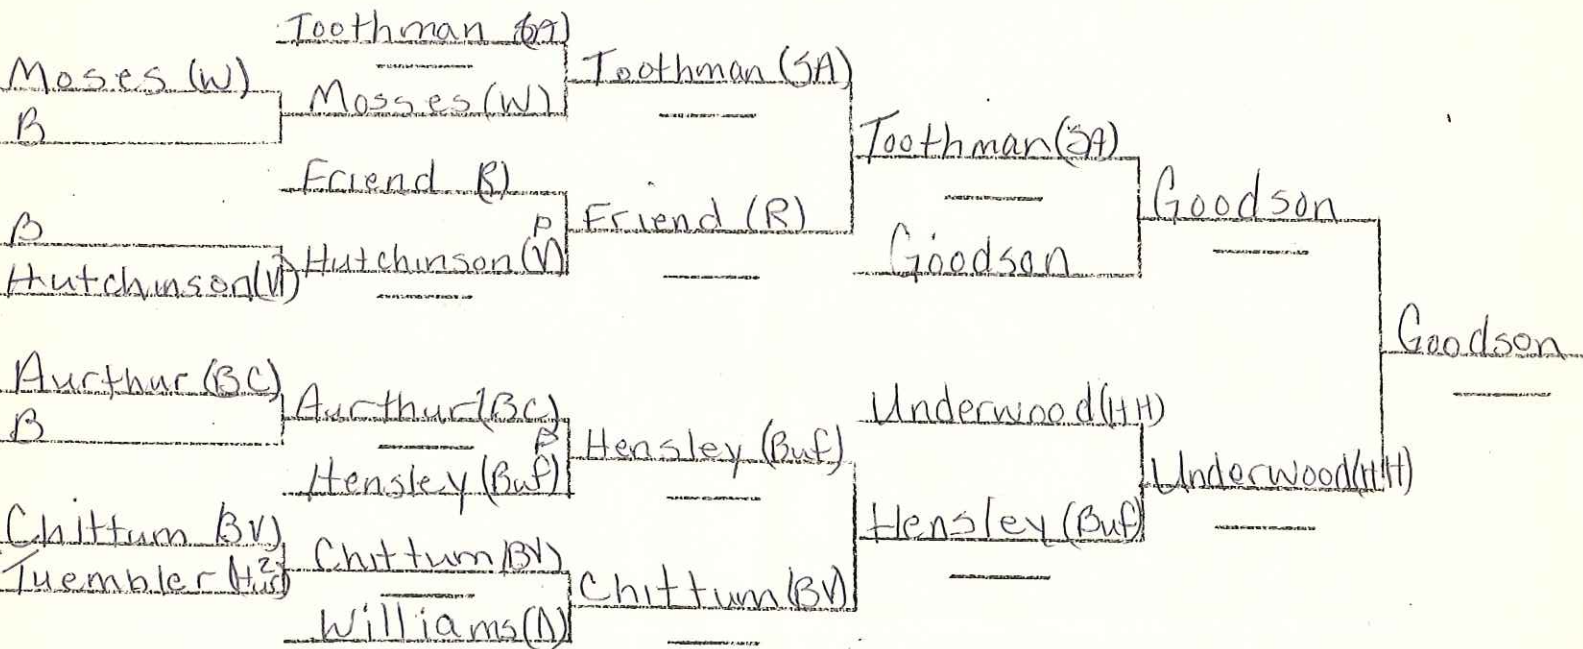

Consolation