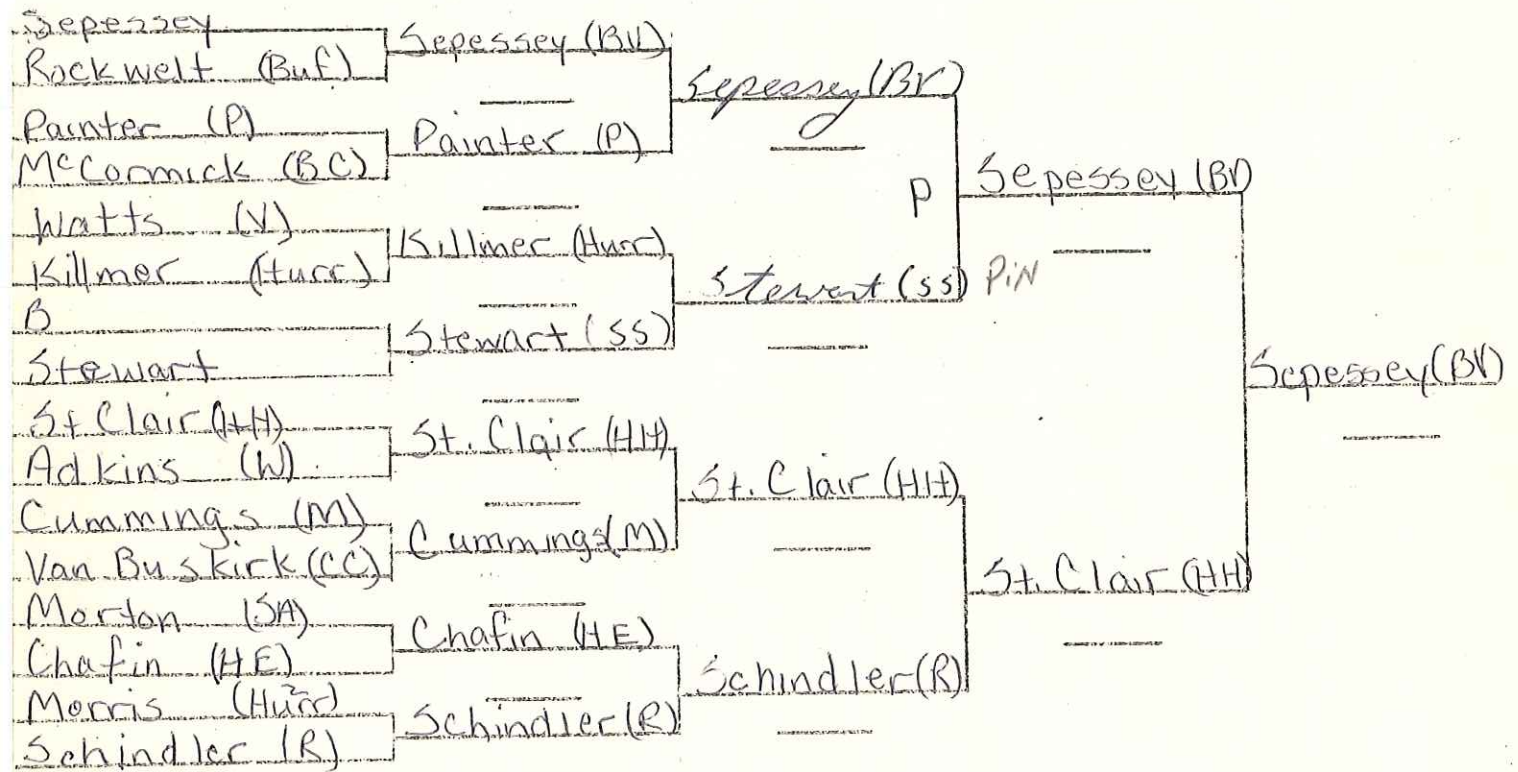

Championship

132 Wt. Class